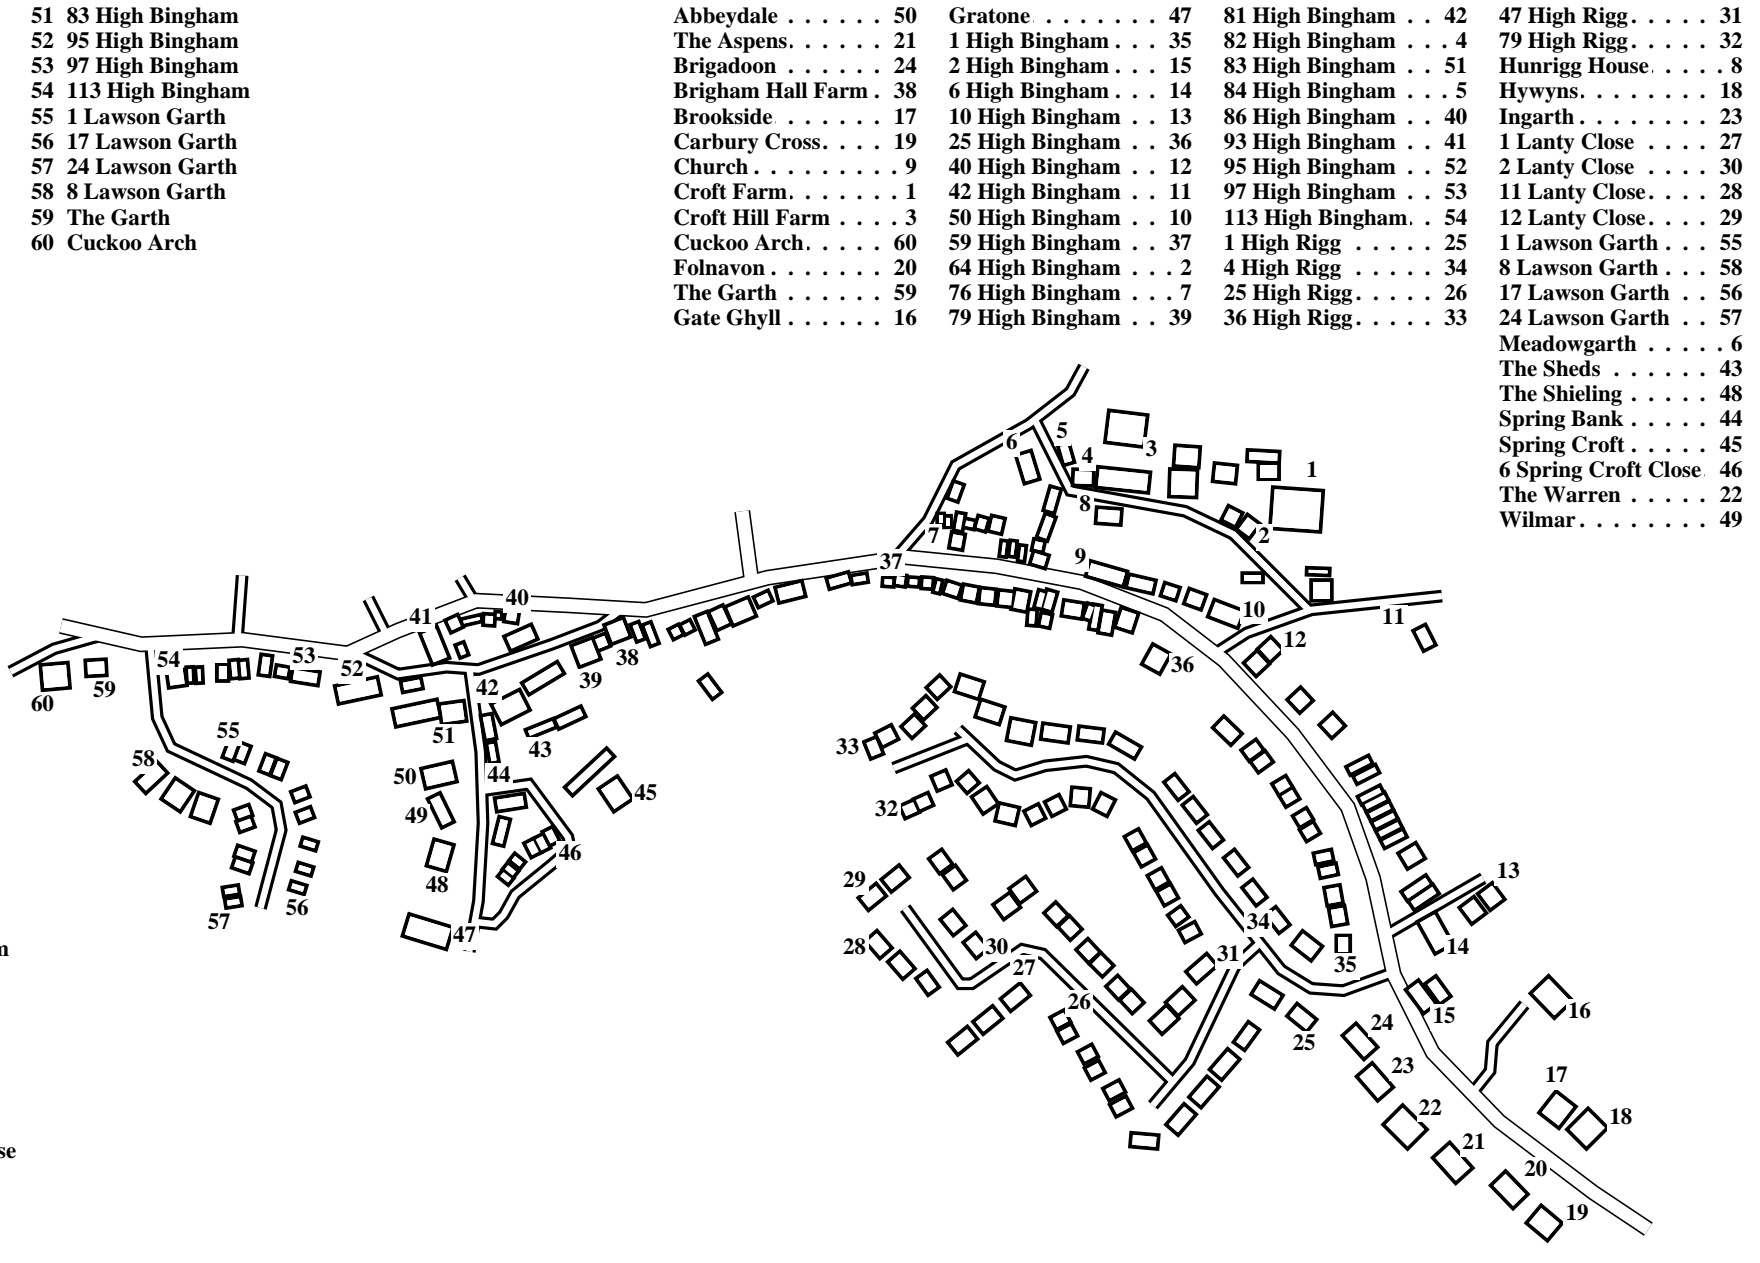

Brigham (South)

Caution: This map has not yet been checked by residents.

There may be errors and omissions.

- 1 Croft Farm
- 2 64 High Bingham
- 3 Croft Hill Farm
- 4 82 High Bingham
- 5 84 High Bingham
- 6 Meadowgarth
- 7 76 High Bingham
- 8 Hunrigg House
- 9 Church
- 10 50 High Bingham
- 11 42 High Bingham
- 12 40 High Bingham
- 13 10 High Bingham
- 14 6 High Bingham
- 15 2 High Bingham
- 16 Gate Ghyll
- 17 Brookside
- 18 Hywyns
- 19 Carbury Cross
- 20 Folnavon
- 21 The Aspens
- 22 The Warren
- 23 Ingarth
- 24 Brigadoon
- 25 1 High Rigg
- 26 25 High Rigg
- 27 1 Lanty Close
- 28 11 Lanty Close
- 29 12 Lanty Close
- 30 2 Lanty Close
- 31 47 High Rigg
- 32 79 High Rigg
- 33 36 High Rigg
- 34 4 High Rigg
- 35 1 High Bingham
- 36 25 High Bingham
- 37 59 High Bingham
- 38 Brigham Hall Farm
- 39 79 High Bingham
- 40 86 High Bingham
- 41 93 High Bingham
- 42 81 High Bingham
- 43 The Sheds
- 44 Spring Bank
- 45 Spring Croft
- 46 6 Spring Croft Close
- 47 Gratone
- 48 The Shieling
- 49 Wilmar
- 50 Abbeydale