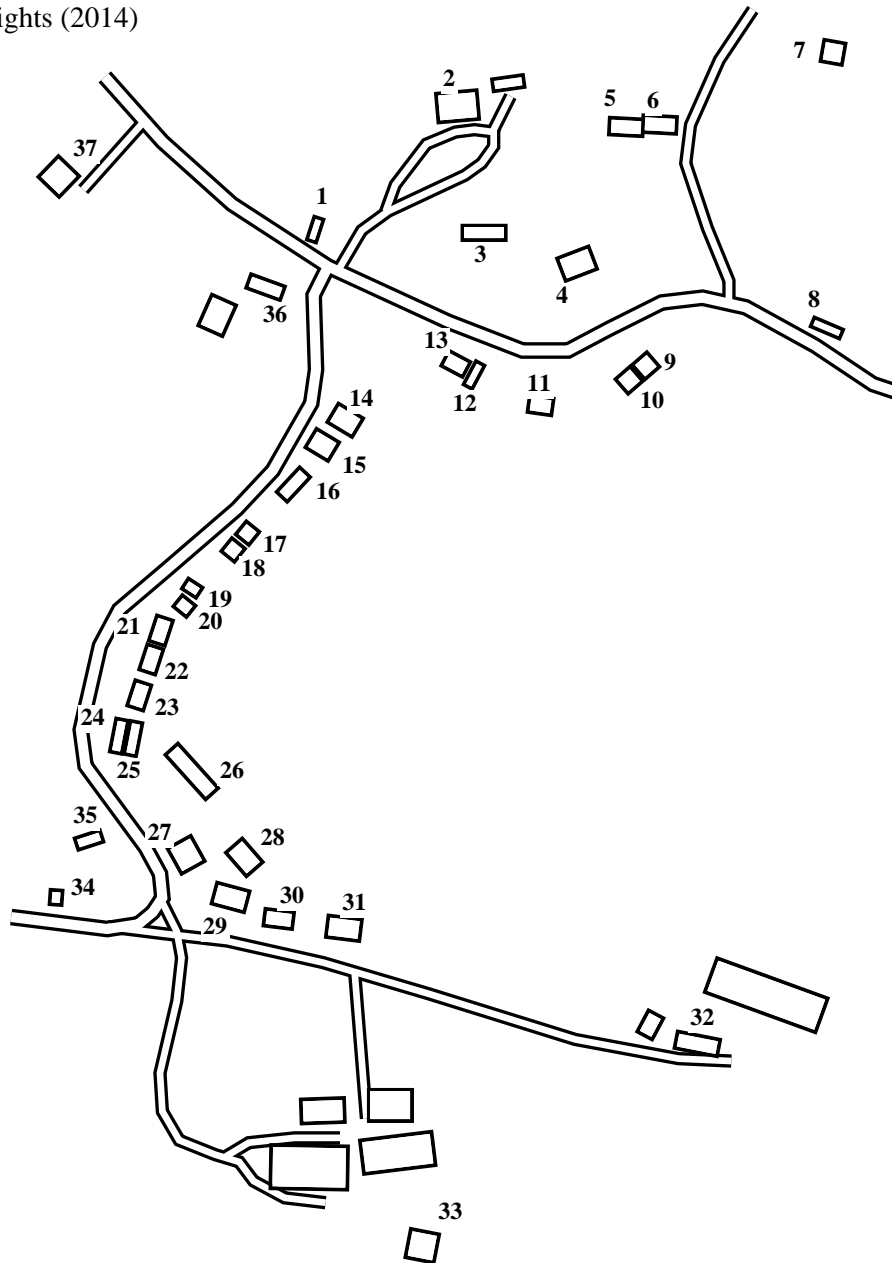

Saleby

Caution: This map has not yet been checked by residents.
There may be errors and omissions.

- 1 The Lodge
- 2 The Grange
- 3 St Margaret's Church
- 4 The Old Rectory
- 5 Hazel Cottage
- 6 Finch Cottage
- 7 Finch Farm
- 8 Bluebell Cottage
- 9 1 Church Close
- 10 2 Church Close
- 11 Mill Wood
- 12 Church Cottage
- 13 Hall
- 14 Comhlari Gradh
- 15 The Willows
- 16 Half Acre
- 17 Field View
- 18 Pear Tree Cottage
- 19 Sunny Dale
- 20 Danijes Cottage
- 21 Chiltern Lodge
- 22 Springfield
- 23 Hillcrest
- 24 Hillside
- 25 Belvedere Cottage
- 26 Ragemar
- 27 Melwood
- 28 Methodist Church
- 29 Threeways
- 30 Holmelea
- 31 The Wolery
- 32 Home Farm
- 33 Saleby Manor
- 34 Rose Cottage
- 35 Five Gables
- 36 Bramble Barn
- 37 College Farm

- Belvedere Cottage . . . 25
- Bluebell Cottage 8
- Bramble Barn 36
- Chiltern Lodge 21
- Church 3
- 1 Church Close 9
- 2 Church Close 10
- Church Cottage 12
- College Farm 37
- Comhlari Gradh 14
- Danijes Cottage 20
- Field View 17
- Finch Cottage 6
- Finch Farm 7
- Five Gables 35
- The Grange 2
- Half Acre 16
- Hall 13
- Hazel Cottage 5
- Hillcrest 23
- Hillside 24
- Holmelea 30
- Home Farm 32
- The Lodge 1
- Melwood 27
- Methodist Church . . . 28
- Mill Wood 11
- The Old Rectory 4
- Pear Tree Cottage . . . 18
- Ragemar 26
- Rose Cottage 34
- Saleby Manor 33
- Springfield 22
- St Margaret's Church. 3
- Sunny Dale 19
- Threeways 29
- The Willows 15
- The Wolery 31