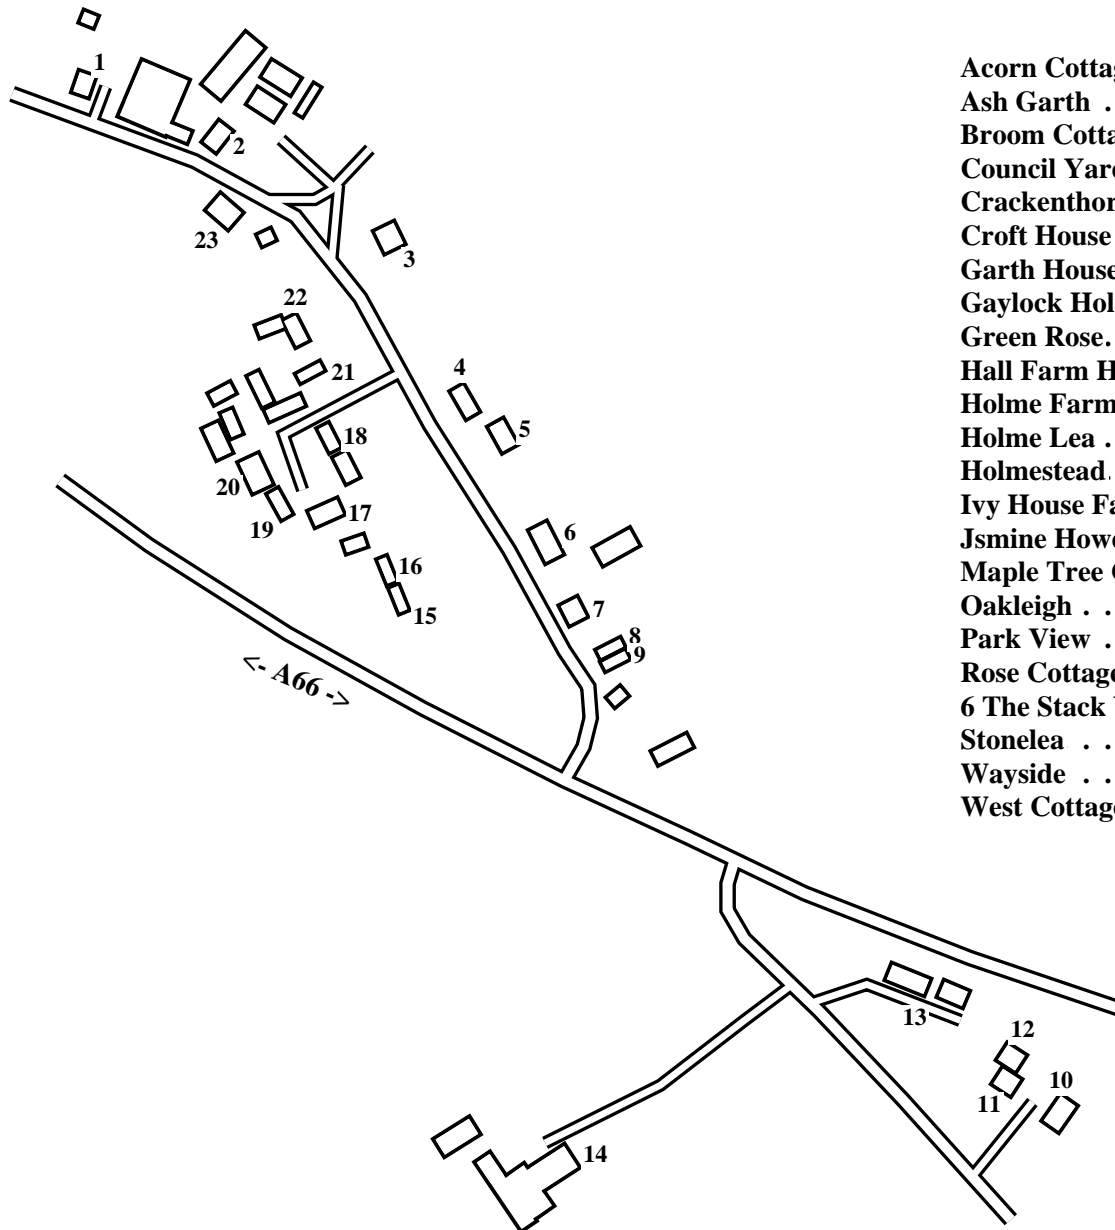

# Crackenthorpe

Caution: This map has not yet been checked by residents.  
There may be errors and omissions.

- 1 Ivy House Farm
- 2 Green Rose
- 3 Gaylock Holme
- 4 Holmestead
- 5 Holme Farm
- 6 Garth House
- 7 Wayside
- 8 Acorn Cottage
- 9 Oakleigh
- 10 Park View
- 11 Holme Lea
- 12 Stonelea
- 13 Council Yard
- 14 Crackenthorpe Hall
- 15 Rose Cottage
- 16 West Cottage
- 17 Ash Garth
- 18 6 The Stack Yard
- 19 Maple Tree Cottage
- 20 Jsmine Howe
- 21 Broom Cottage
- 22 Hall Farm House
- 23 Croft House

- Acorn Cottage . . . . . 8
- Ash Garth . . . . . 17
- Broom Cottage. . . . . 21
- Council Yard. . . . . 13
- Crackenthorpe Hall. 14
- Croft House . . . . . 23
- Garth House . . . . . 6
- Gaylock Holme . . . . . 3
- Green Rose. . . . . 2
- Hall Farm House . . 22
- Holme Farm . . . . . 5
- Holme Lea . . . . . 11
- Holmestead. . . . . 4
- Ivy House Farm . . . . 1
- Jsmine Howe. . . . . 20
- Maple Tree Cottage. 19
- Oakleigh . . . . . 9
- Park View . . . . . 10
- Rose Cottage. . . . . 15
- 6 The Stack Yard . . 18
- Stonelea . . . . . 12
- Wayside . . . . . 7
- West Cottage. . . . . 16