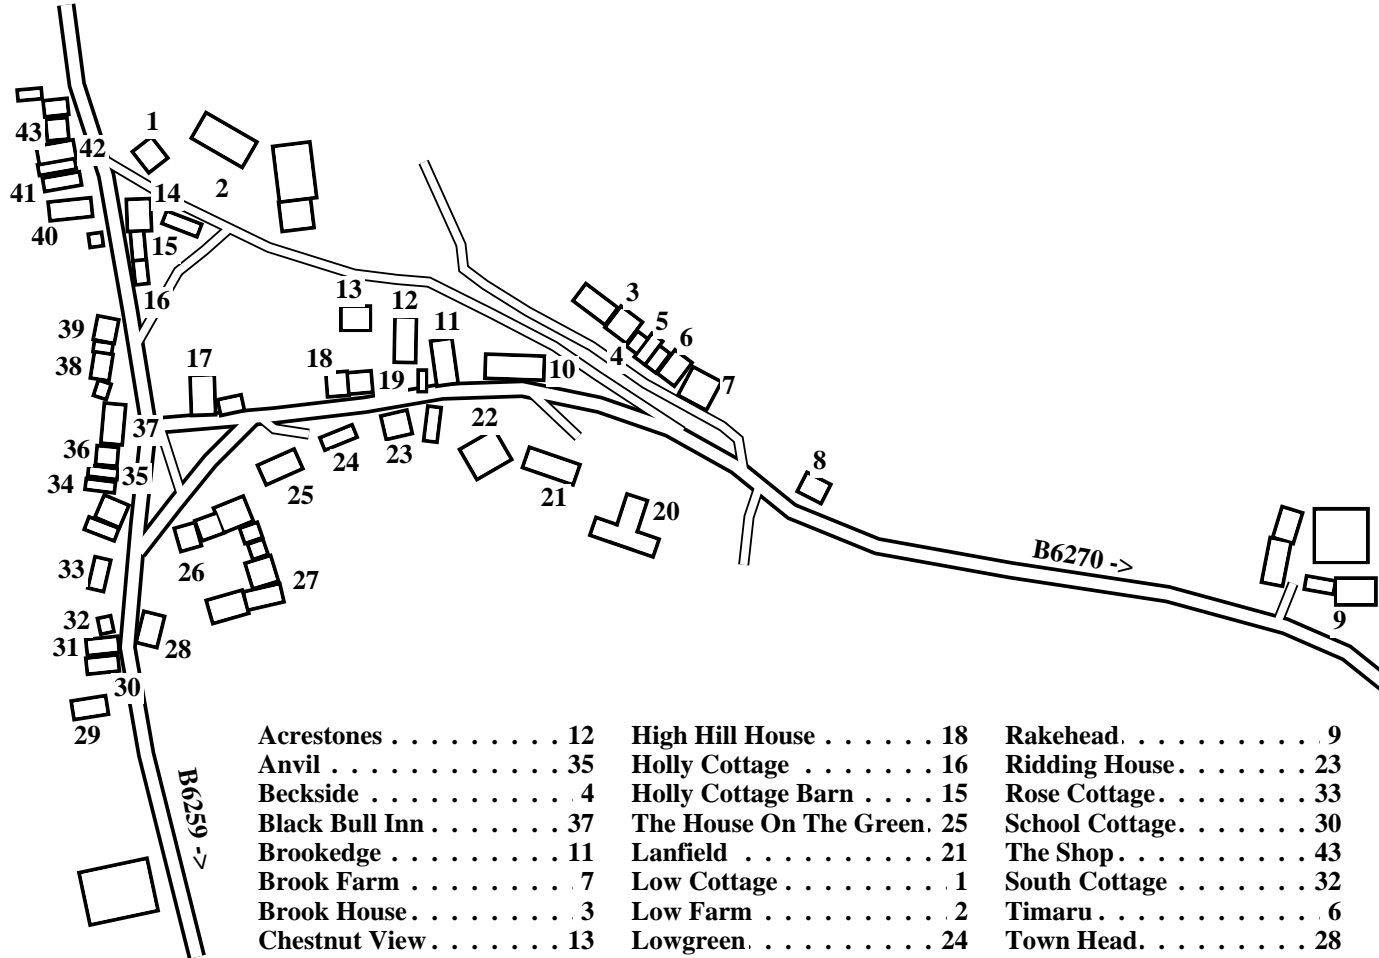

Nateby

Caution: This map has not yet been checked by residents.
There may be errors and omissions.

- 1 Low Cottage
- 2 Low Farm
- 3 Brook House
- 4 Becksde
- 5 The Old Stables
- 6 Timaru
- 7 Brook Farm
- 8 Wellhed Cottage
- 9 Rakehead
- 10 Old Cottage
- 11 Brookedge
- 12 Acrestones
- 13 Chestnut View
- 14 Wilton House
- 15 Holly Cottage Barn
- 16 Holly Cottage
- 17 Garage
- 18 High Hill House
- 19 Low Hill House
- 20 The Wells
- 21 Lanfield
- 22 Pumford
- 23 Ridding House
- 24 Lowgreen
- 25 The House On The Green
- 26 High Green
- 27 Green Farm
- 28 Town Head
- 29 The Old School
- 30 School Cottage
- 31 Fell View Cottage
- 32 South Cottage
- 33 Rose Cottage
- 34 Pennine View
- 35 Anvil
- 36 Helbeck View
- 37 Black Bull Inn
- 38 3 Mountain View
- 39 1 Mountain View
- 40 Church
- 41 3 Crayton Terrace
- 42 1 Crayton Terrace
- 43 The Shop

Acrestones	12	High Hill House	18	Rakehead.	9
Anvil	35	Holly Cottage	16	Ridding House.	23
Becksde	4	Holly Cottage Barn	15	Rose Cottage.	33
Black Bull Inn	37	The House On The Green. 25		School Cottage.	30
Brookedge	11	Lanfield	21	The Shop.	43
Brook Farm	7	Low Cottage	1	South Cottage	32
Brook House.	3	Low Farm	2	Timaru.	6
Chestnut View.	13	Lowgreen.	24	Town Head.	28
Church	40	Low Hill House	19	Wellhed Cottage.	8
1 Crayton Terrace.	42	1 Mountain View	39	The Wells.	20
3 Crayton Terrace.	41	3 Mountain View	38	Wilton House	14
Fell View Cottage	31	Old Cottage	10		
Garage	17	The Old School	29		
Green Farm	27	The Old Stables	5		
Helbeck View	36	Pennine View	34		
High Green.	26	Pumford	22		