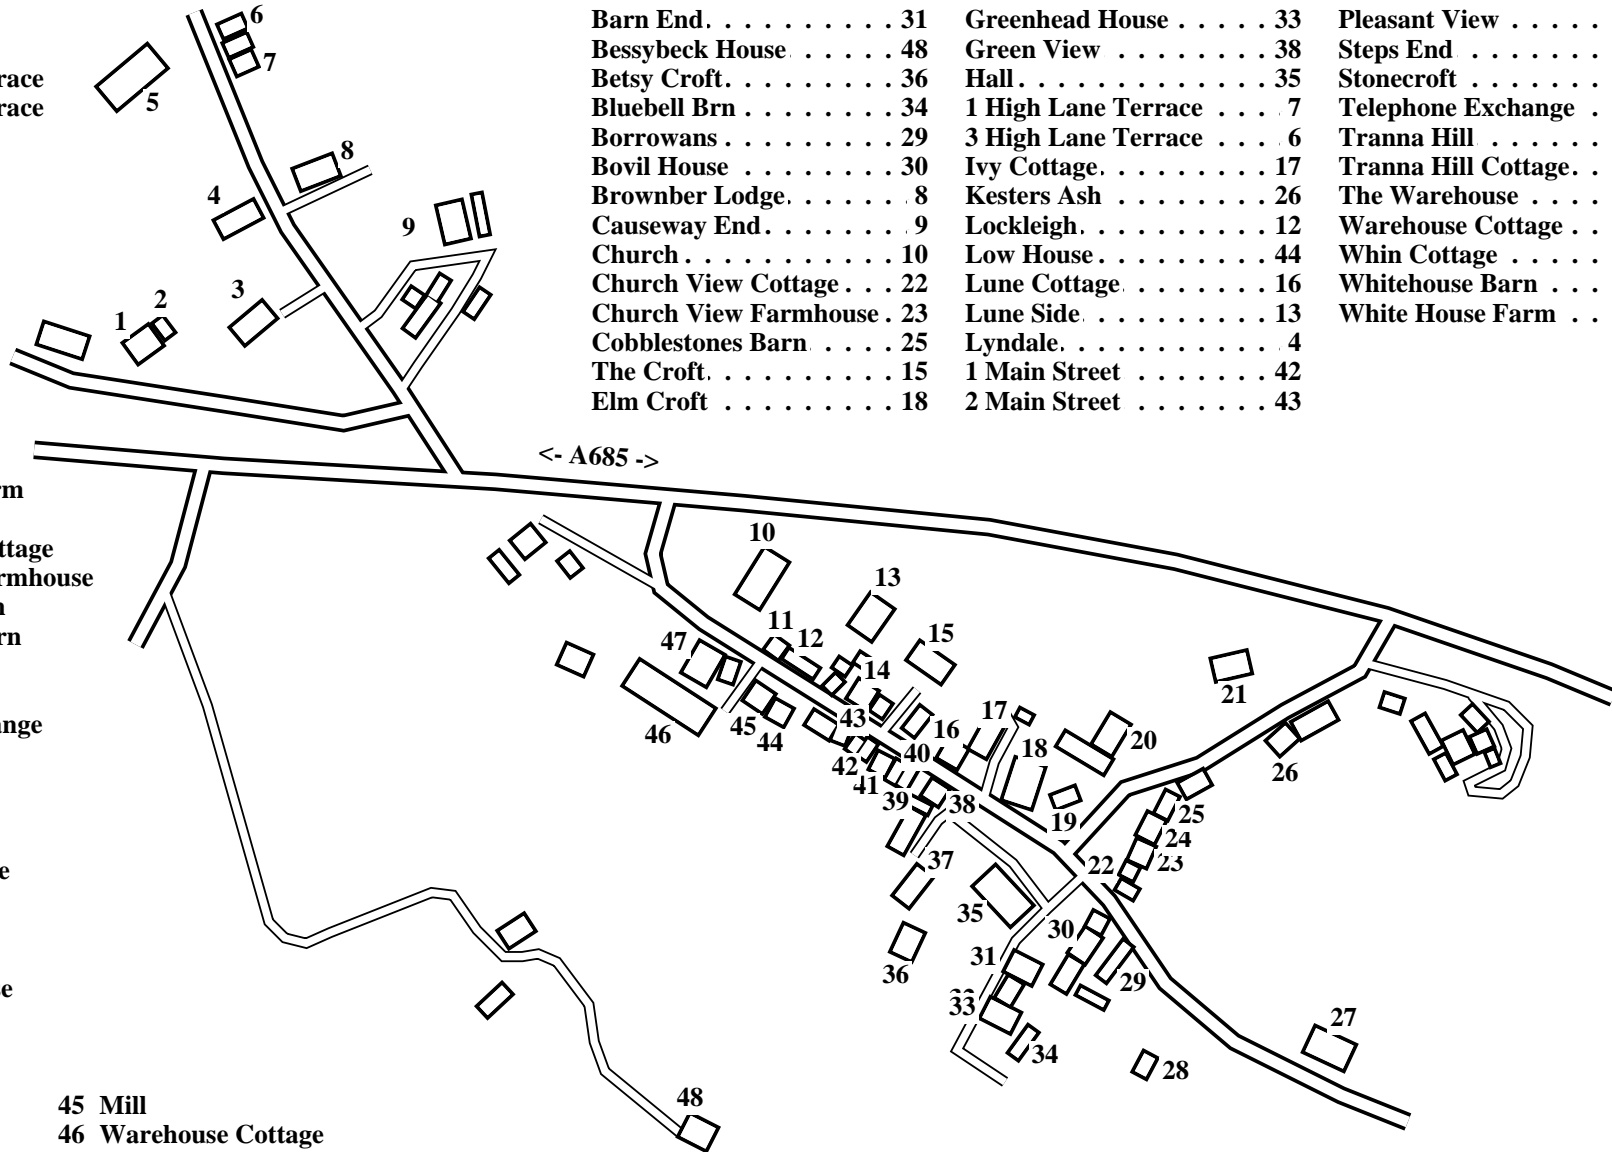

Newbiggin-on-Lune

Caution: This map has not yet been checked by residents.
There may be errors and omissions.

- 1 Tranna Hill
- 2 Tranna Hill Cottage
- 3 Whin Cottage
- 4 Lyndale
- 5 Fell View
- 6 3 High Lane Terrace
- 7 1 High Lane Terrace
- 8 Brownber Lodge
- 9 Causeway End
- 10 Church
- 11 Pleasant View
- 12 Lockleigh
- 13 Lune Side
- 14 Green Bell View
- 15 The Croft
- 16 Lune Cottage
- 17 Ivy Cottage
- 18 Elm Croft
- 19 Aidans
- 20 White House Farm
- 21 Oak Dell
- 22 Church View Cottage
- 23 Church View Farmhouse
- 24 Whitehouse Barn
- 25 Cobblestones Barn
- 26 Kesters Ash
- 27 Ash Dene
- 28 Telephone Exchange
- 29 Borrowwans
- 30 Bovil House
- 31 Barn End
- 32 Green Head
- 33 Greenhead House
- 34 Bluebell Brn
- 35 Hall
- 36 Betsy Croft
- 37 Oddfellows House
- 38 Green View
- 39 Steps End
- 40 Bank House
- 41 Stonecroft
- 42 1 Main Street
- 43 2 Main Street
- 44 Low House

- Aidans 19
- Ash Dene 27
- Bank House 40
- Barn End 31
- Bessybeck House 48
- Betsy Croft 36
- Bluebell Brn 34
- Borrowwans 29
- Bovil House 30
- Brownber Lodge 8
- Causeway End 9
- Church 10
- Church View Cottage 22
- Church View Farmhouse 23
- Cobblestones Barn 25
- The Croft 15
- Elm Croft 18
- Fell View 5
- Green Bell View 14
- Green Head 32
- Greenhead House 33
- Green View 38
- Hall 35
- 1 High Lane Terrace 7
- 3 High Lane Terrace 6
- Ivy Cottage 17
- Kesters Ash 26
- Lockleigh 12
- Low House 44
- Lune Cottage 16
- Lune Side 13
- Lyndale 4
- 1 Main Street 42
- 2 Main Street 43
- Mill 45
- Oak Dell 21
- Oddfellows House 37
- Pleasant View 11
- Steps End 39
- Stonecroft 41
- Telephone Exchange 28
- Tranna Hill 1
- Tranna Hill Cottage 2
- The Warehouse 47
- Warehouse Cottage 46
- Whin Cottage 3
- Whitehouse Barn 24
- White House Farm 20

- 45 Mill
- 46 Warehouse Cottage
- 47 The Warehouse
- 48 Bessybeck House