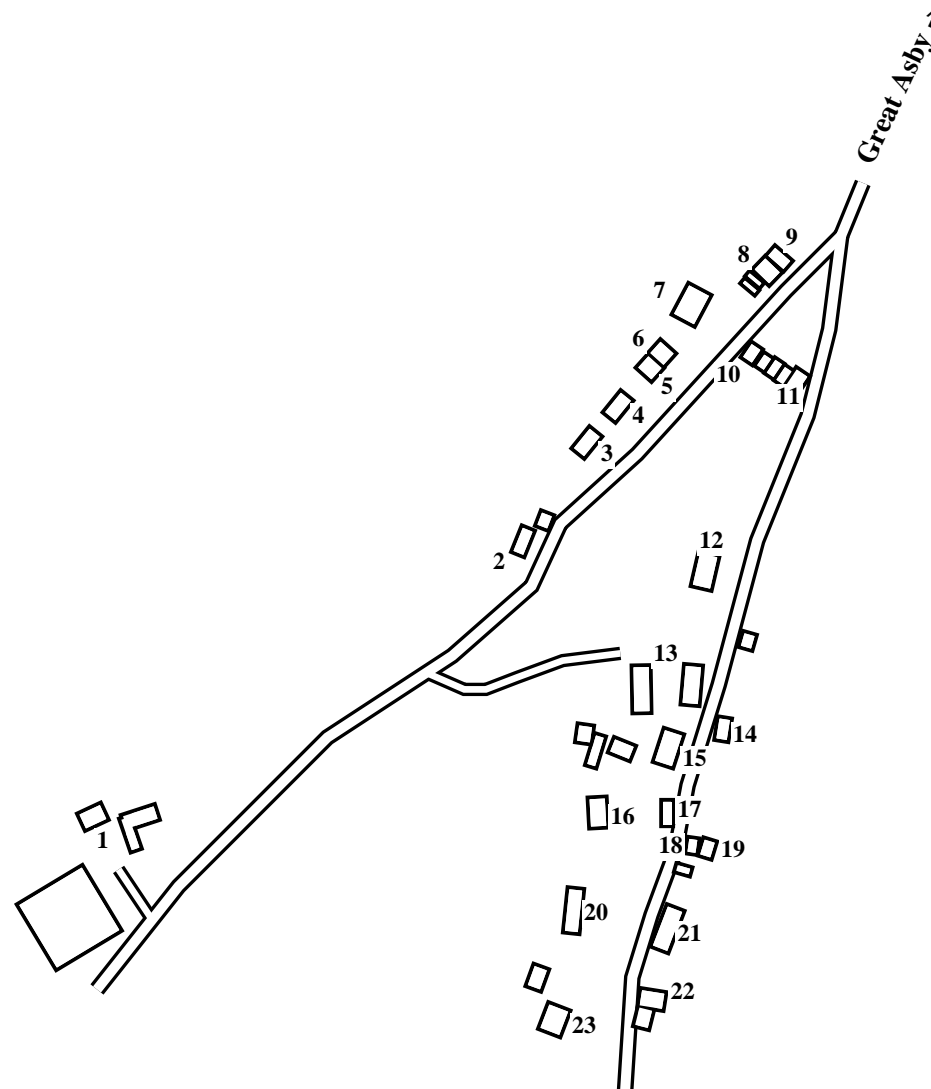

Town Head (Near Great Asby)

Caution: This map has not yet been checked by residents.
There may be errors and omissions.

- 1 Sycamore Rise
- 2 Wynder Barn
- 3 Wynda-Wath
- 4 Thrang Ghyll
- 5 2 Ghyll View
- 6 1 Ghyll View
- 7 Holly Bank House
- 8 Orchard House
- 9 Dale Green
- 10 5 Northview
- 11 1 Northview
- 12 Garth Hill
- 13 Town Head Farm
- 14 Rennels House
- 15 Primrose Cottage
- 16 Laceys Barn
- 17 Hodgson House
- 18 Green Banks
- 19 Nethergill
- 20 Town Head
- 21 Edendale
- 22 Town Head House
- 23 Red Squirrel House

- Dale Green 9
- Edendale 21
- Garth Hill 12
- 1 Ghyll View 6
- 2 Ghyll View 5
- Green Banks 18
- Hodgson House . . . 17
- Holly Bank House . . 7
- Laceys Barn 16
- Nethergill 19
- 1 Northview 11
- 5 Northview 10
- Orchard House 8
- Primrose Cottage . . 15
- Red Squirrel House 23
- Rennels House 14
- Sycamore Rise 1
- Thrang Ghyll 4
- Town Head 20
- Town Head Farm . . . 13
- Town Head House . . 22
- Wynda-Wath 3
- Wynder Barn 2