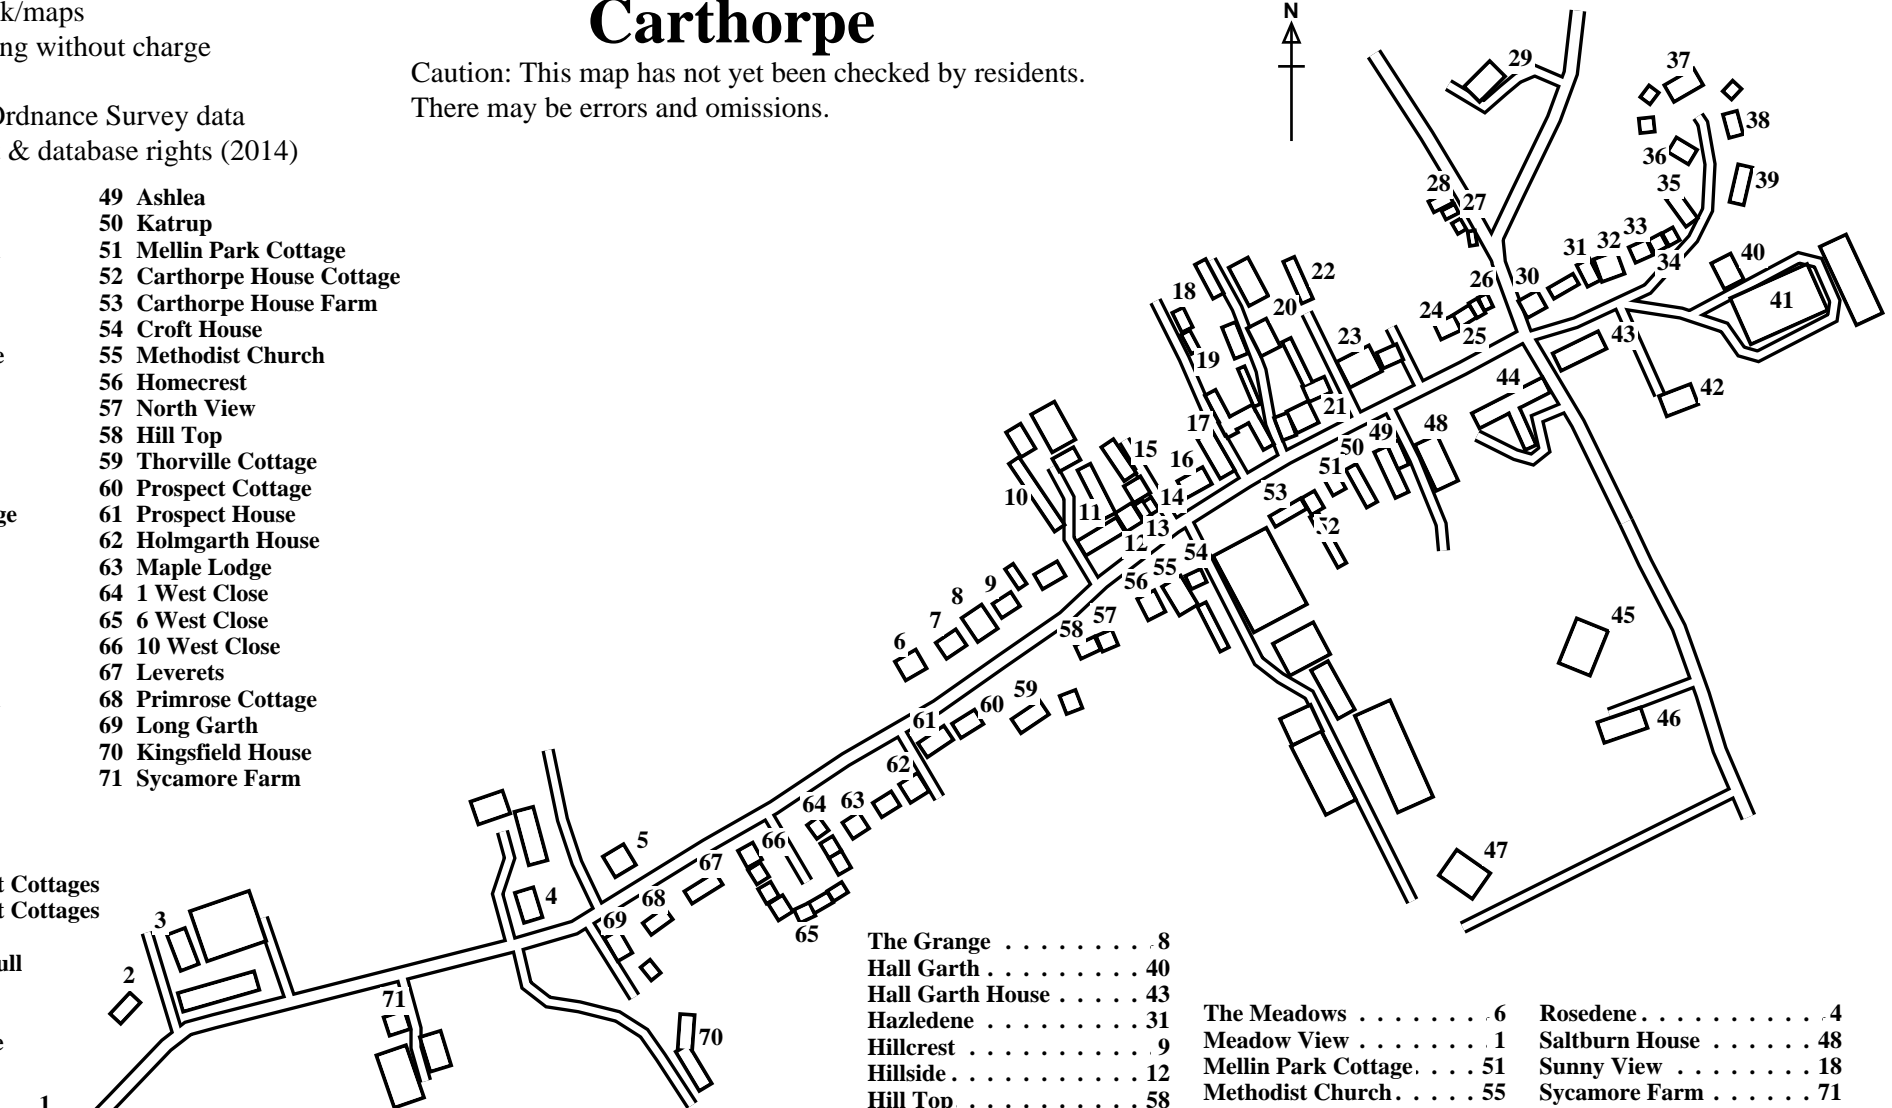

# Carthorpe

Caution: This map has not yet been checked by residents.  
There may be errors and omissions.

- 1 Meadow View
- 2 Canaans View
- 3 Holme Lea Farm
- 4 Rosedene
- 5 Fije Villa
- 6 The Meadows
- 7 Ash Grove House
- 8 The Grange
- 9 Hillcrest
- 10 The Beeches
- 11 Hill Top Farm
- 12 Hillside
- 13 Constance Cottage
- 14 Chapel Cottage
- 15 Yarnwick House
- 16 Holly Cottage
- 17 Church House
- 18 Sunny View
- 19 Fernside Cottage
- 20 Holme Lea Farm
- 21 Craiglunds
- 22 Carthorpe Farm
- 23 Public House
- 24 5-6 Boston Row
- 25 3-4 Boston Row
- 26 1 Boston Row
- 27 1 Mount Pleasant Cottages
- 28 2 Mount Pleasant Cottages
- 29 Mount Pleasant
- 30 The Old Black Bull
- 31 Hazledene
- 32 Glen House
- 33 Cobblers Cottage
- 34 Reeves Croft
- 35 East End
- 36 1 Croft Hill
- 37 2 Croft Hill
- 38 3 Croft Hill
- 39 4 Croft Hill
- 40 Hall Garth
- 41 Riding Centre
- 42 Tall Trees
- 43 Hall Garth House
- 44 The Manor
- 45 The Orchard
- 46 Manor Garth
- 47 Nipcroft Lodge
- 48 Saltburn House
- 49 Ashlea
- 50 Katrup
- 51 Mellin Park Cottage
- 52 Carthorpe House Cottage
- 53 Carthorpe House Farm
- 54 Croft House
- 55 Methodist Church
- 56 Homecrest
- 57 North View
- 58 Hill Top
- 59 Thorville Cottage
- 60 Prospect Cottage
- 61 Prospect House
- 62 Holmgarth House
- 63 Maple Lodge
- 64 1 West Close
- 65 6 West Close
- 66 10 West Close
- 67 Leverets
- 68 Primrose Cottage
- 69 Long Garth
- 70 Kingsfield House
- 71 Sycamore Farm

- Ash Grove House . . . . . 7
- Ashlea . . . . . 49
- The Beeches . . . . . 10
- 1 Boston Row . . . . . 26
- 3-4 Boston Row . . . . . 25
- 5-6 Boston Row . . . . . 24
- Canaans View . . . . . 2
- Carthorpe Farm. . . . . 22
- Carthorpe House Cottage. 52
- Carthorpe House Farm. . 53
- Chapel Cottage . . . . . 14
- Church House . . . . . 17