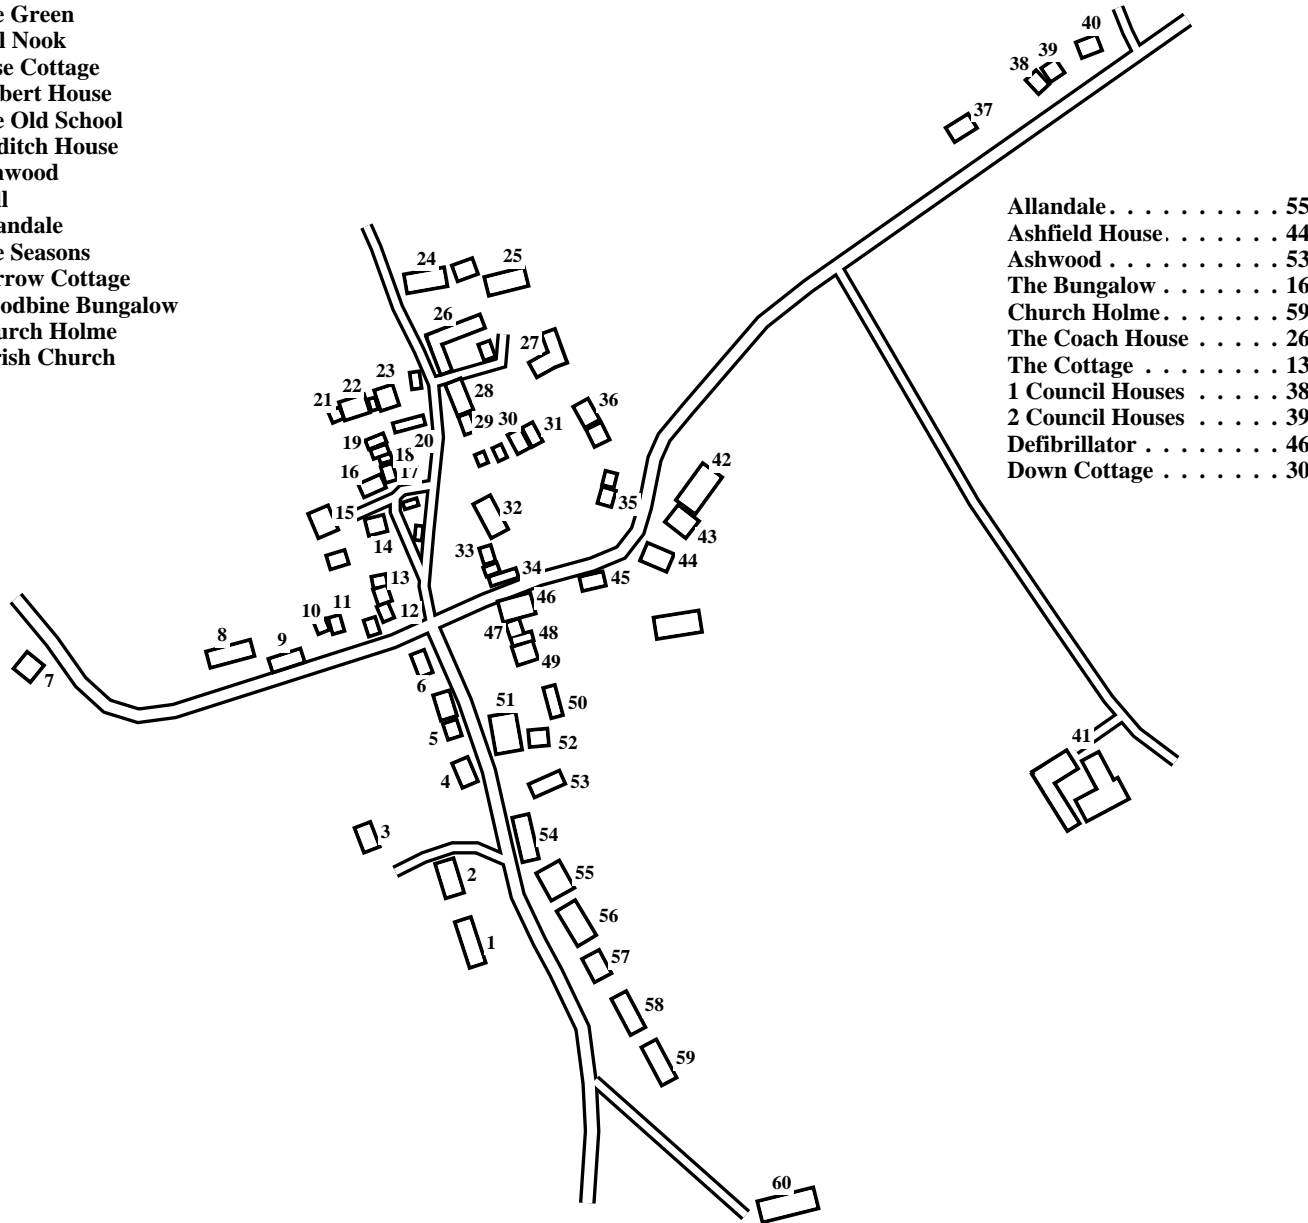

Danby Wiske

Caution: This map has not yet been checked by residents.
There may be errors and omissions.

- 1 The Manor House
- 2 Mounstrall Lodge
- 3 Manor House Farm
- 4 Karinya
- 5 Virginia Cottage
- 6 School House
- 7 Old Police House
- 8 The Garth
- 9 Glenfield
- 10 1 Hillside
- 11 2 Hillside
- 12 Poste House
- 13 The Cottage
- 14 Victoria House
- 15 Pigeon Hill
- 16 The Bungalow
- 17 Thorny Close
- 18 1 Woodbine Row
- 19 3 Woodbine Row
- 20 The Nook
- 21 The Noreth End
- 22 Lilac Cottage
- 23 Ivy Cottage
- 24 Goose Close Farm House
- 25 Herons Reach
- 26 The Coach House
- 27 Mayfield House
- 28 Serin House
- 29 The Old Chapel House
- 30 Down Cottage
- 31 Quill Cottage
- 32 Forge Cottage
- 33 3 West View
- 34 1 West View
- 35 1 Wiske View
- 36 4 Wiske View
- 37 Sescray
- 38 1 Council Houses
- 39 2 Council Houses
- 40 Lodge
- 41 Lazenby Hall
- 42 Riverside
- 43 Mendip Rise
- 44 Ashfield House
- 45 Wayside
- 46 The White Swan
- 47 The Green
- 48 Ingl Nook
- 49 Rose Cottage
- 50 Tolbert House
- 51 The Old School
- 52 Hilditch House
- 53 Ashwood
- 54 Hall
- 55 Allandale
- 56 The Seasons
- 57 Yarrow Cottage
- 58 Woodbine Bungalow
- 59 Church Holme
- 60 Parish Church