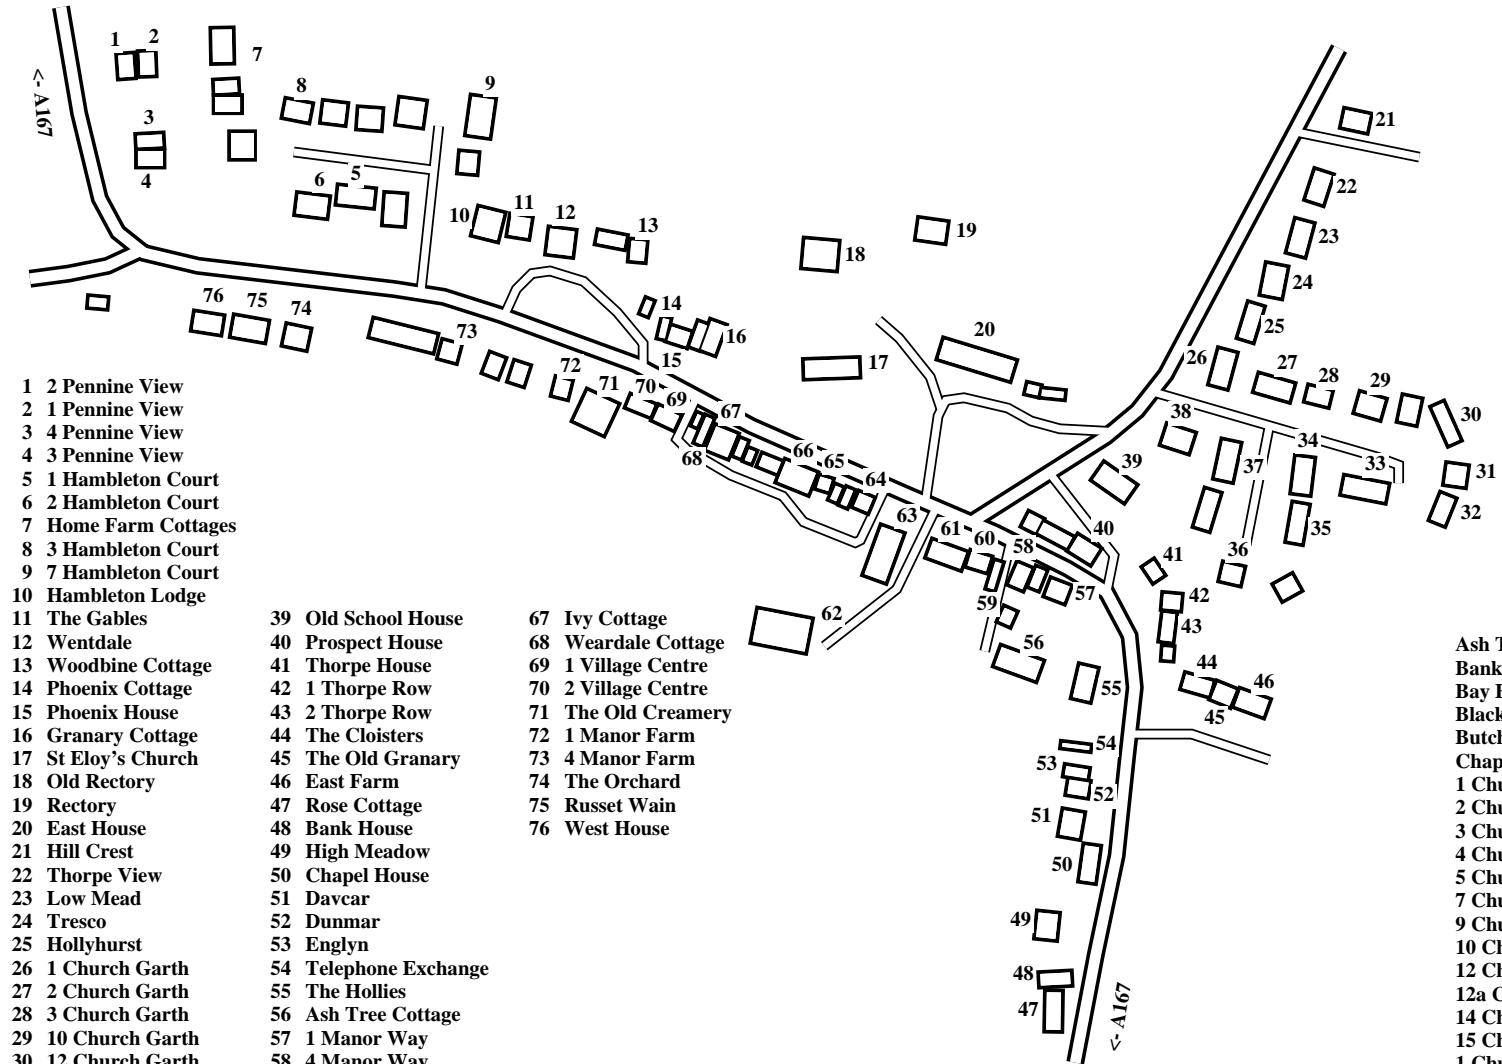

Great Smeaton

Caution: This map has not yet been checked by residents.
There may be errors and omissions.

- 1 2 Pennine View
- 2 1 Pennine View
- 3 4 Pennine View
- 4 3 Pennine View
- 5 1 Hambleton Court
- 6 2 Hambleton Court
- 7 Home Farm Cottages
- 8 3 Hambleton Court
- 9 7 Hambleton Court
- 10 Hambleton Lodge
- 11 The Gables
- 12 Wentdale
- 13 Woodbine Cottage
- 14 Phoenix Cottage
- 15 Phoenix House
- 16 Granary Cottage
- 17 St Eloy's Church
- 18 Old Rectory
- 19 Rectory
- 20 East House
- 21 Hill Crest
- 22 Thorpe View
- 23 Low Mead
- 24 Tresco
- 25 Hollyhurst
- 26 1 Church Garth
- 27 2 Church Garth
- 28 3 Church Garth
- 29 10 Church Garth
- 30 12 Church Garth
- 31 12a Church Garth
- 32 14 Church Garth
- 33 15 Church Garth
- 34 4 Church Garth
- 35 5 Church Garth
- 36 7 Church Garth
- 37 9 Church Garth
- 38 West View

- 39 Old School House
- 40 Prospect House
- 41 Thorpe House
- 42 1 Thorpe Row
- 43 2 Thorpe Row
- 44 The Cloisters
- 45 The Old Granary
- 46 East Farm
- 47 Rose Cottage
- 48 Bank House
- 49 High Meadow
- 50 Chapel House
- 51 Davcar
- 52 Dunmar
- 53 Englyn
- 54 Telephone Exchange
- 55 The Hollies
- 56 Ash Tree Cottage
- 57 1 Manor Way
- 58 4 Manor Way
- 59 Butcher's Cottage
- 60 Hartomley House
- 61 Black Bull
- 62 Primary School
- 63 Hall
- 64 1 Church View
- 65 4 Church View
- 66 Bay Horse Inn