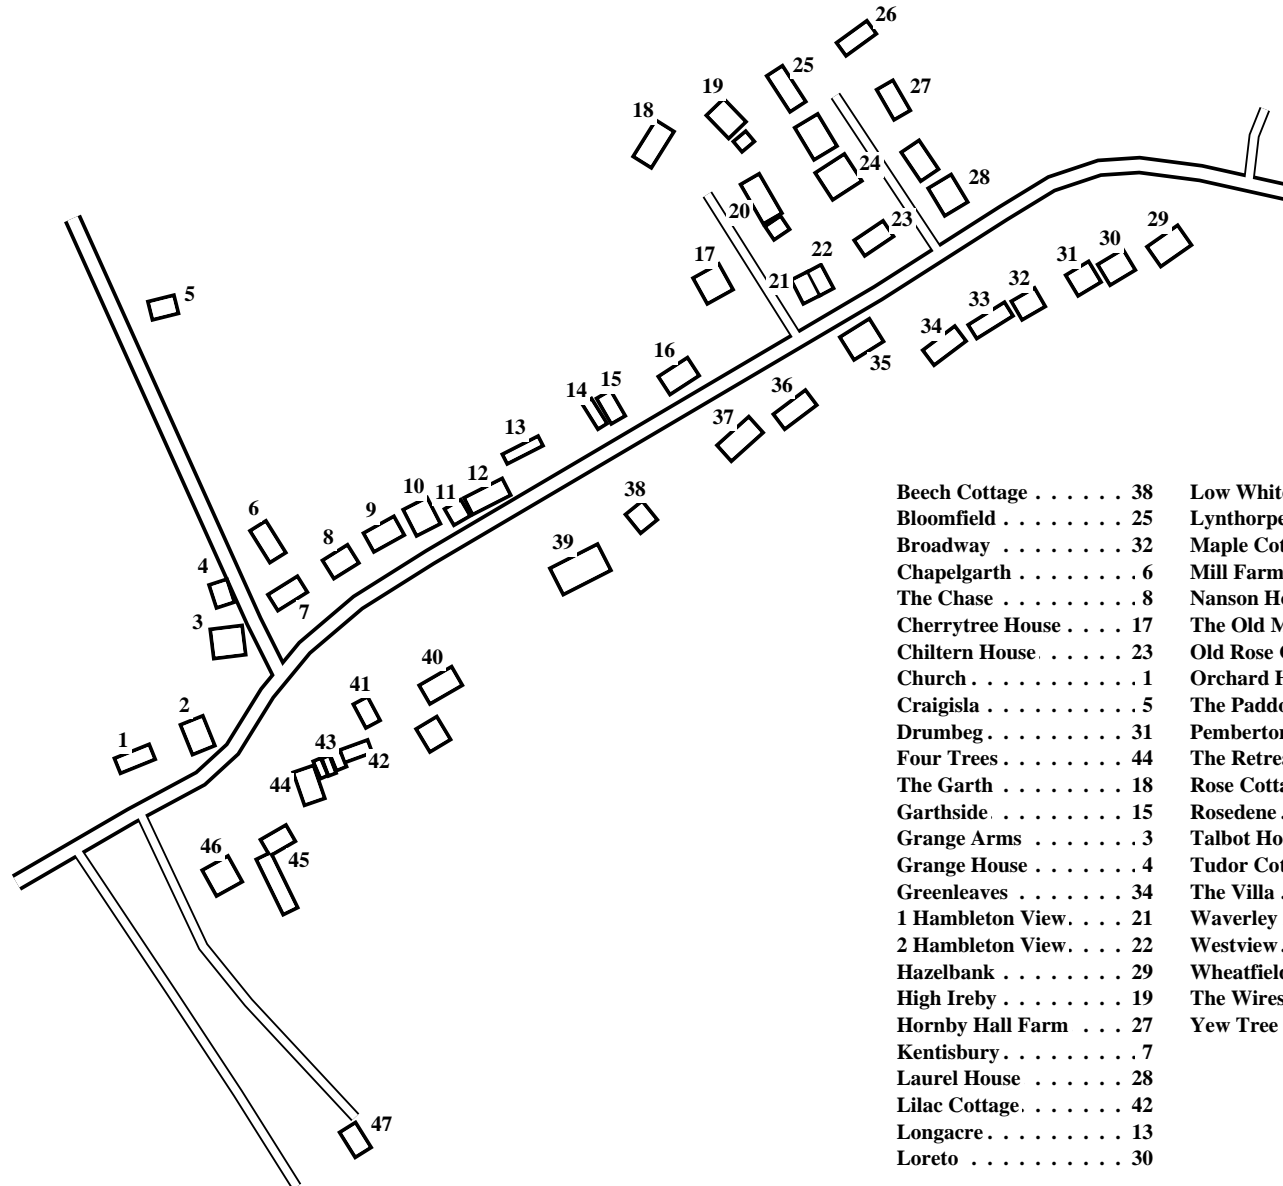

Hornby

Caution: This map has not yet been checked by residents.
There may be errors and omissions.

- 1 Church
- 2 Talbot House
- 3 Grange Arms
- 4 Grange House
- 5 Craigisla
- 6 Chapelgarth
- 7 Kentisbury
- 8 The Chase
- 9 The Wires
- 10 Waverley House
- 11 Orchard House
- 12 Tudor Cottage
- 13 Longacre
- 14 Rosedene
- 15 Garthside
- 16 Maple Cottage
- 17 Cherrytree House
- 18 The Garth
- 19 High Ireby
- 20 The Villa
- 21 1 Hambleton View
- 22 2 Hambleton View
- 23 Chiltern House
- 24 Yew Tree Cottage
- 25 Bloomfield
- 26 Wheatfields
- 27 Hornby Hall Farm
- 28 Laurel House
- 29 Hazelbank
- 30 Loreto
- 31 Drumbeg
- 32 Broadway
- 33 The Retreat
- 34 Greenleaves
- 35 Lynthorpe Cottage
- 36 Nanson House
- 37 Rose Cottage
- 38 Beech Cottage
- 39 Low Whitefield
- 40 Pemberton House
- 41 Old Rose Cottage
- 42 Lilac Cottage
- 43 Westview
- 44 Four Trees
- 45 Mill Farm
- 46 The Paddocks
- 47 The Old Mill

- Beech Cottage 38
- Bloomfield 25
- Broadway 32
- Chapelgarth 6
- The Chase 8
- Cherrytree House 17
- Chiltern House 23
- Church 1
- Craigisla 5
- Drumbeg 31
- Four Trees 44
- The Garth 18
- Garthside 15
- Grange Arms 3
- Grange House 4
- Greenleaves 34
- 1 Hambleton View 21
- 2 Hambleton View 22
- Hazelbank 29
- High Ireby 19
- Hornby Hall Farm 27
- Kentisbury 7
- Laurel House 28
- Lilac Cottage 42
- Longacre 13
- Loreto 30
- Low Whitefield 39
- Lynthorpe Cottage 35
- Maple Cottage 16
- Mill Farm 45
- Nanson House 36
- The Old Mill 47
- Old Rose Cottage 41
- Orchard House 11
- The Paddocks 46
- Pemberton House 40
- The Retreat 33
- Rose Cottage 37
- Rosedene 14
- Talbot House 2
- Tudor Cottage 12
- The Villa 20
- Waverley House 10
- Westview 43
- Wheatfields 26
- The Wires 9
- Yew Tree Cottage 24