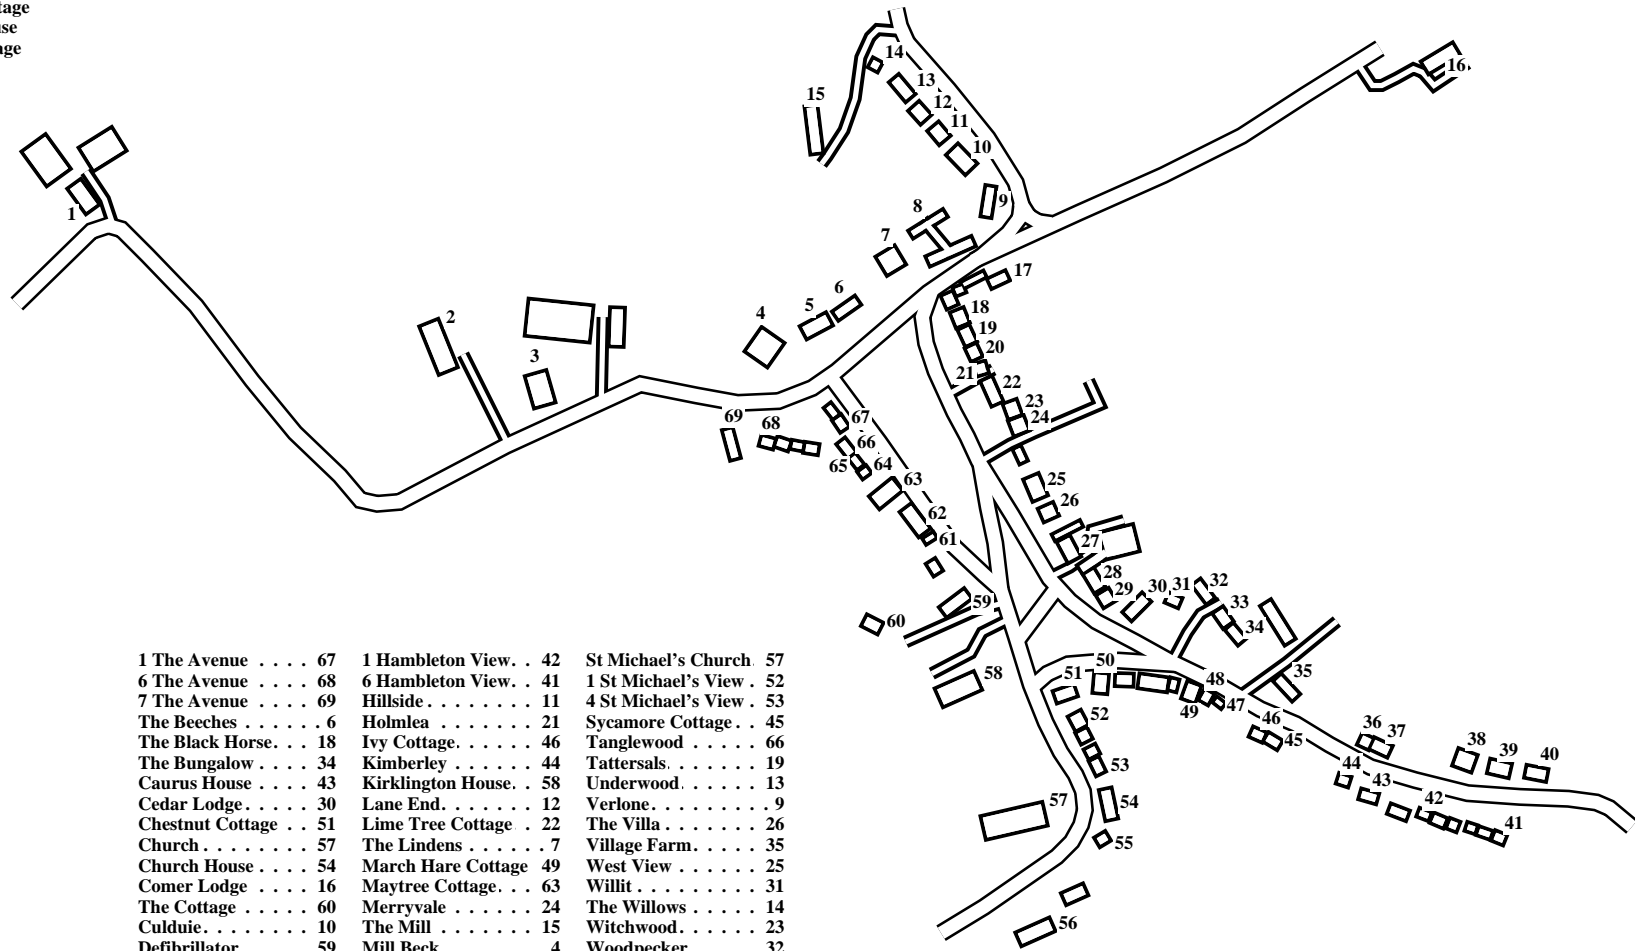

Kirklington

Caution: This map has not yet been checked by residents.
There may be errors and omissions.

1 The Avenue 67	1 Hambleton View. . . 42	St Michael's Church. 57
6 The Avenue 68	6 Hambleton View. . . 41	1 St Michael's View . 52
7 The Avenue 69	Hillside 11	4 St Michael's View . 53
The Beeches 6	Holmlea 21	Sycamore Cottage . . 45
The Black Horse. . . 18	Ivy Cottage. 46	Tanglewood 66
The Bungalow 34	Kimberley 44	Tattersals. 19
Caurus House 43	Kirklington House. 58	Underwood. 13
Cedar Lodge 30	Lane End. 12	Verlone. 9
Chestnut Cottage . . 51	Lime Tree Cottage . 22	The Villa 26
Church 57	The Lindens 7	Village Farm. 35
Church House 54	March Hare Cottage 49	West View 25
Comer Lodge 16	Maytree Cottage. . . 63	Willit 31
The Cottage 60	Merryvale 24	The Willows 14
Culduie. 10	The Mill 15	Witchwood. 23
Defibrillator 59	Mill Beck. 4	Woodpecker 32
Derlin. 40	Morar House. 36	
Doctors Building. . . . 8	The Old Academy. . 28	
Douglas Cottage. . . . 47	The Old Post Office. 29	
The Forge 17	Plane Tree Buildings . 1	
The Gardens 33	Planetree Cottage . . 61	
Gloch Foel 48	Planetree House . . . 62	
Glynvale 38	The Rectory 56	
Goldswange Farm. . . 27	Red Gables. 65	
Greenbank 39	Rosary 5	
Green Garth 20	Rose Cottage. 55	
The Hall 2	Scots Cottage 64	
Hall 59	The Stores 50	
Hall Farm 3	Sunnyside 37