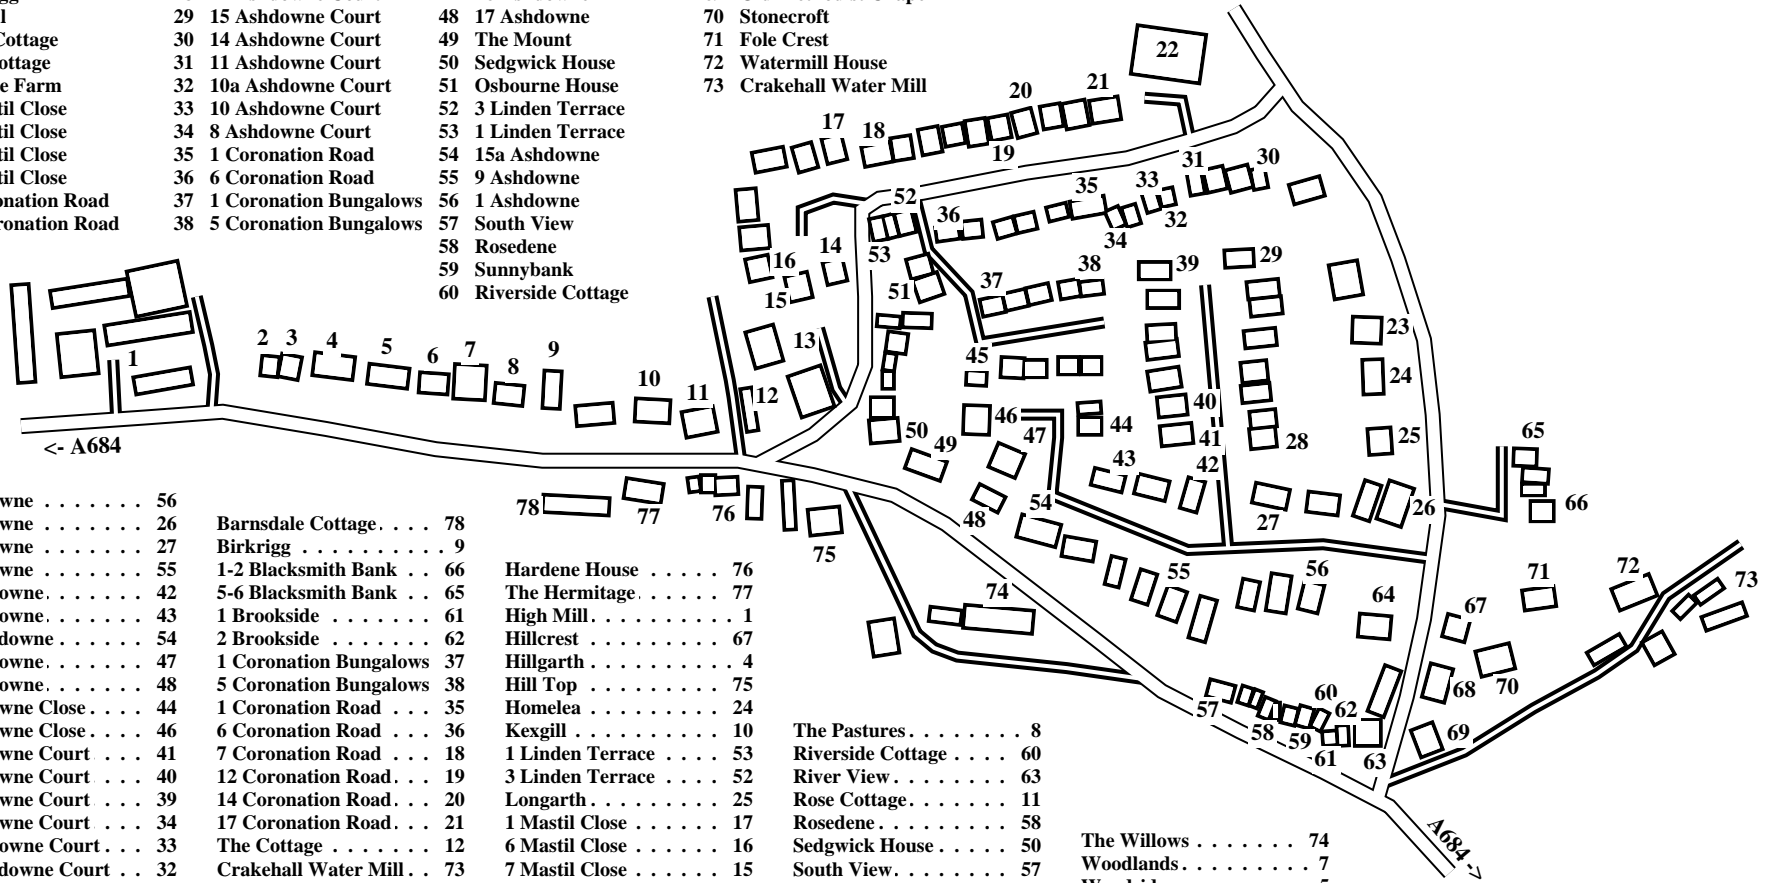

# Little Crakehall

Caution: This map has not yet been checked by residents.  
There may be errors and omissions.

- |                       |                           |                      |                         |                      |
|-----------------------|---------------------------|----------------------|-------------------------|----------------------|
| 1 High Mill           | 20 14 Coronation Road     | 39 7 Ashdowne Court  | 61 1 Brookside          | 74 The Willows       |
| 2 The Grange Cottage  | 21 17 Coronation Road     | 40 2 Ashdowne Court  | 62 2 Brookside          | 75 Hill Top          |
| 3 Woodside            | 22 Hall                   | 41 1 Ashdowne Court  | 63 River View           | 76 Hardene House     |
| 4 Hillgarth           | 23 Elsbur                 | 42 10 Ashdowne       | 64 Firtrees             | 77 The Hermitage     |
| 5 Woodside            | 24 Homelea                | 43 14 Ashdowne       | 65 5-6 Blacksmith Bank  | 78 Barnsdale Cottage |
| 6 Sprucedene          | 25 Longarth               | 44 1 Ashdowne Close  | 66 1-2 Blacksmith Bank  |                      |
| 7 Woodlands           | 26 2 Ashdowne             | 45 Aysgarth Cottage  | 67 Hillcrest            |                      |
| 8 The Pastures        | 27 8 Ashdowne             | 46 7 Ashdowne Close  | 68 Volery               |                      |
| 9 Birkrigg            | 28 22 Ashdowne Court      | 47 16 Ashdowne       | 69 Old Methodist Chapel |                      |
| 10 Kexgill            | 29 15 Ashdowne Court      | 48 17 Ashdowne       | 70 Stonecroft           |                      |
| 11 Rose Cottage       | 30 14 Ashdowne Court      | 49 The Mount         | 71 Fole Crest           |                      |
| 12 The Cottage        | 31 11 Ashdowne Court      | 50 Sedgwick House    | 72 Watermill House      |                      |
| 13 Mastile Farm       | 32 10a Ashdowne Court     | 51 Osbourne House    | 73 Crakehall Water Mill |                      |
| 14 8 Mastil Close     | 33 10 Ashdowne Court      | 52 3 Linden Terrace  |                         |                      |
| 15 7 Mastil Close     | 34 8 Ashdowne Court       | 53 1 Linden Terrace  |                         |                      |
| 16 6 Mastil Close     | 35 1 Coronation Road      | 54 15a Ashdowne      |                         |                      |
| 17 1 Mastil Close     | 36 6 Coronation Road      | 55 9 Ashdowne        |                         |                      |
| 18 7 Coronation Road  | 37 1 Coronation Bungalows | 56 1 Ashdowne        |                         |                      |
| 19 12 Coronation Road | 38 5 Coronation Bungalows | 57 South View        |                         |                      |
|                       |                           | 58 Rosedene          |                         |                      |
|                       |                           | 59 Sunnybank         |                         |                      |
|                       |                           | 60 Riverside Cottage |                         |                      |