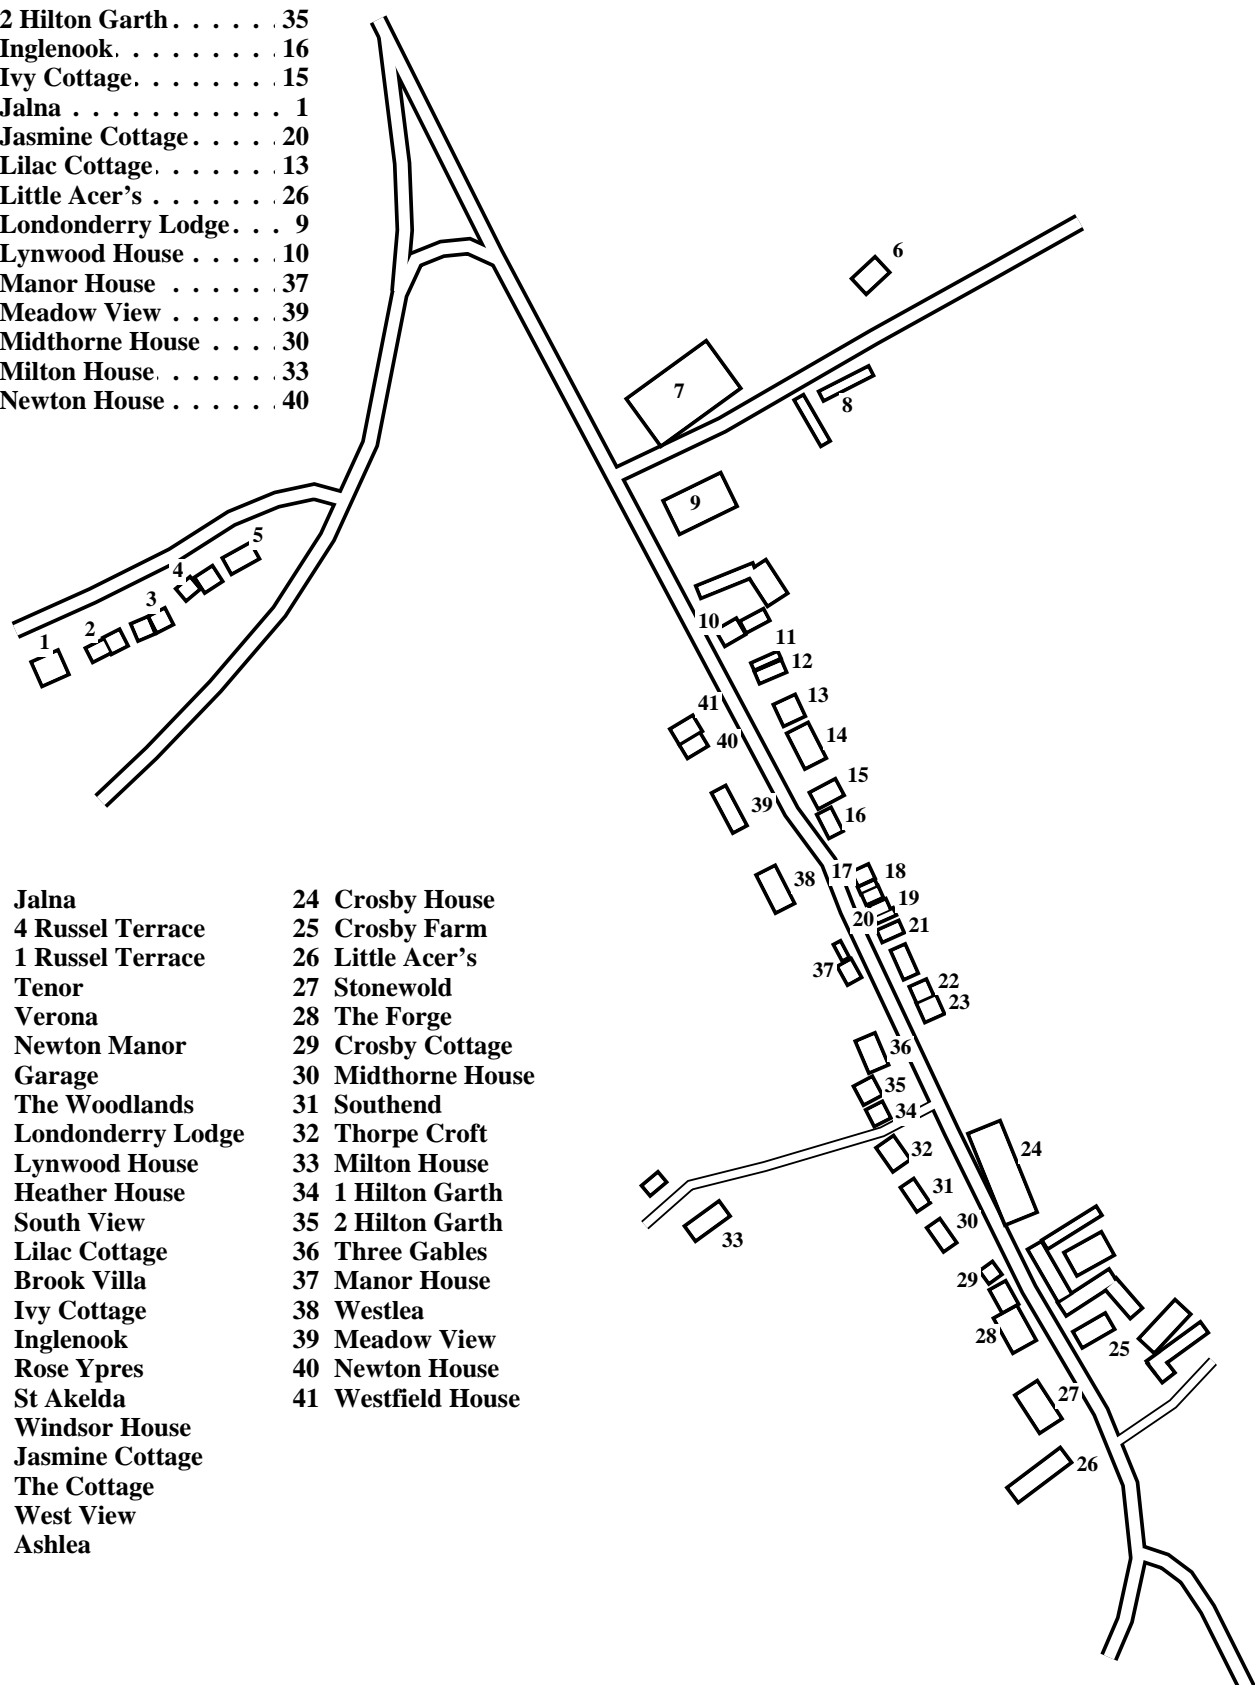

Londonderry

Caution: This map has not yet been checked by residents.
There may be errors and omissions.

Ashlea 23	Newton Manor. 6	Thorpe Croft. 32
Brook Villa. 14	Rose Ypres. 17	Three Gables. 36
Crosby Cottage 29	1 Russel Terrace. 3	Verona 5
Crosby Farm. 25	4 Russel Terrace. 2	Westfield House 41
Crosby House 24	Southend. 31	Westlea. 38
The Forge 28	South View. 12	West View 22
Garage 7	St Akelda. 18	Windsor House 19
The Cottage 21	Stonewold 27	The Woodlands 8
Heather House. 11	Tenor. 4	
1 Hilton Garth. 34		
2 Hilton Garth. 35		
Inglenook. 16		
Ivy Cottage. 15		
Jalna 1		
Jasmine Cottage 20		
Lilac Cottage. 13		
Little Acer's 26		
Londonderry Lodge. 9		
Lynwood House 10		
Manor House 37		
Meadow View 39		
Midthorne House 30		
Milton House. 33		
Newton House 40		

1 Jalna	24 Crosby House
2 4 Russel Terrace	25 Crosby Farm
3 1 Russel Terrace	26 Little Acer's
4 Tenor	27 Stonewold
5 Verona	28 The Forge
6 Newton Manor	29 Crosby Cottage
7 Garage	30 Midthorne House
8 The Woodlands	31 Southend
9 Londonderry Lodge	32 Thorpe Croft
10 Lynwood House	33 Milton House
11 Heather House	34 1 Hilton Garth
12 South View	35 2 Hilton Garth
13 Lilac Cottage	36 Three Gables
14 Brook Villa	37 Manor House
15 Ivy Cottage	38 Westlea
16 Inglenook	39 Meadow View
17 Rose Ypres	40 Newton House
18 St Akelda	41 Westfield House
19 Windsor House	
20 Jasmine Cottage	
21 The Cottage	
22 West View	
23 Ashlea	