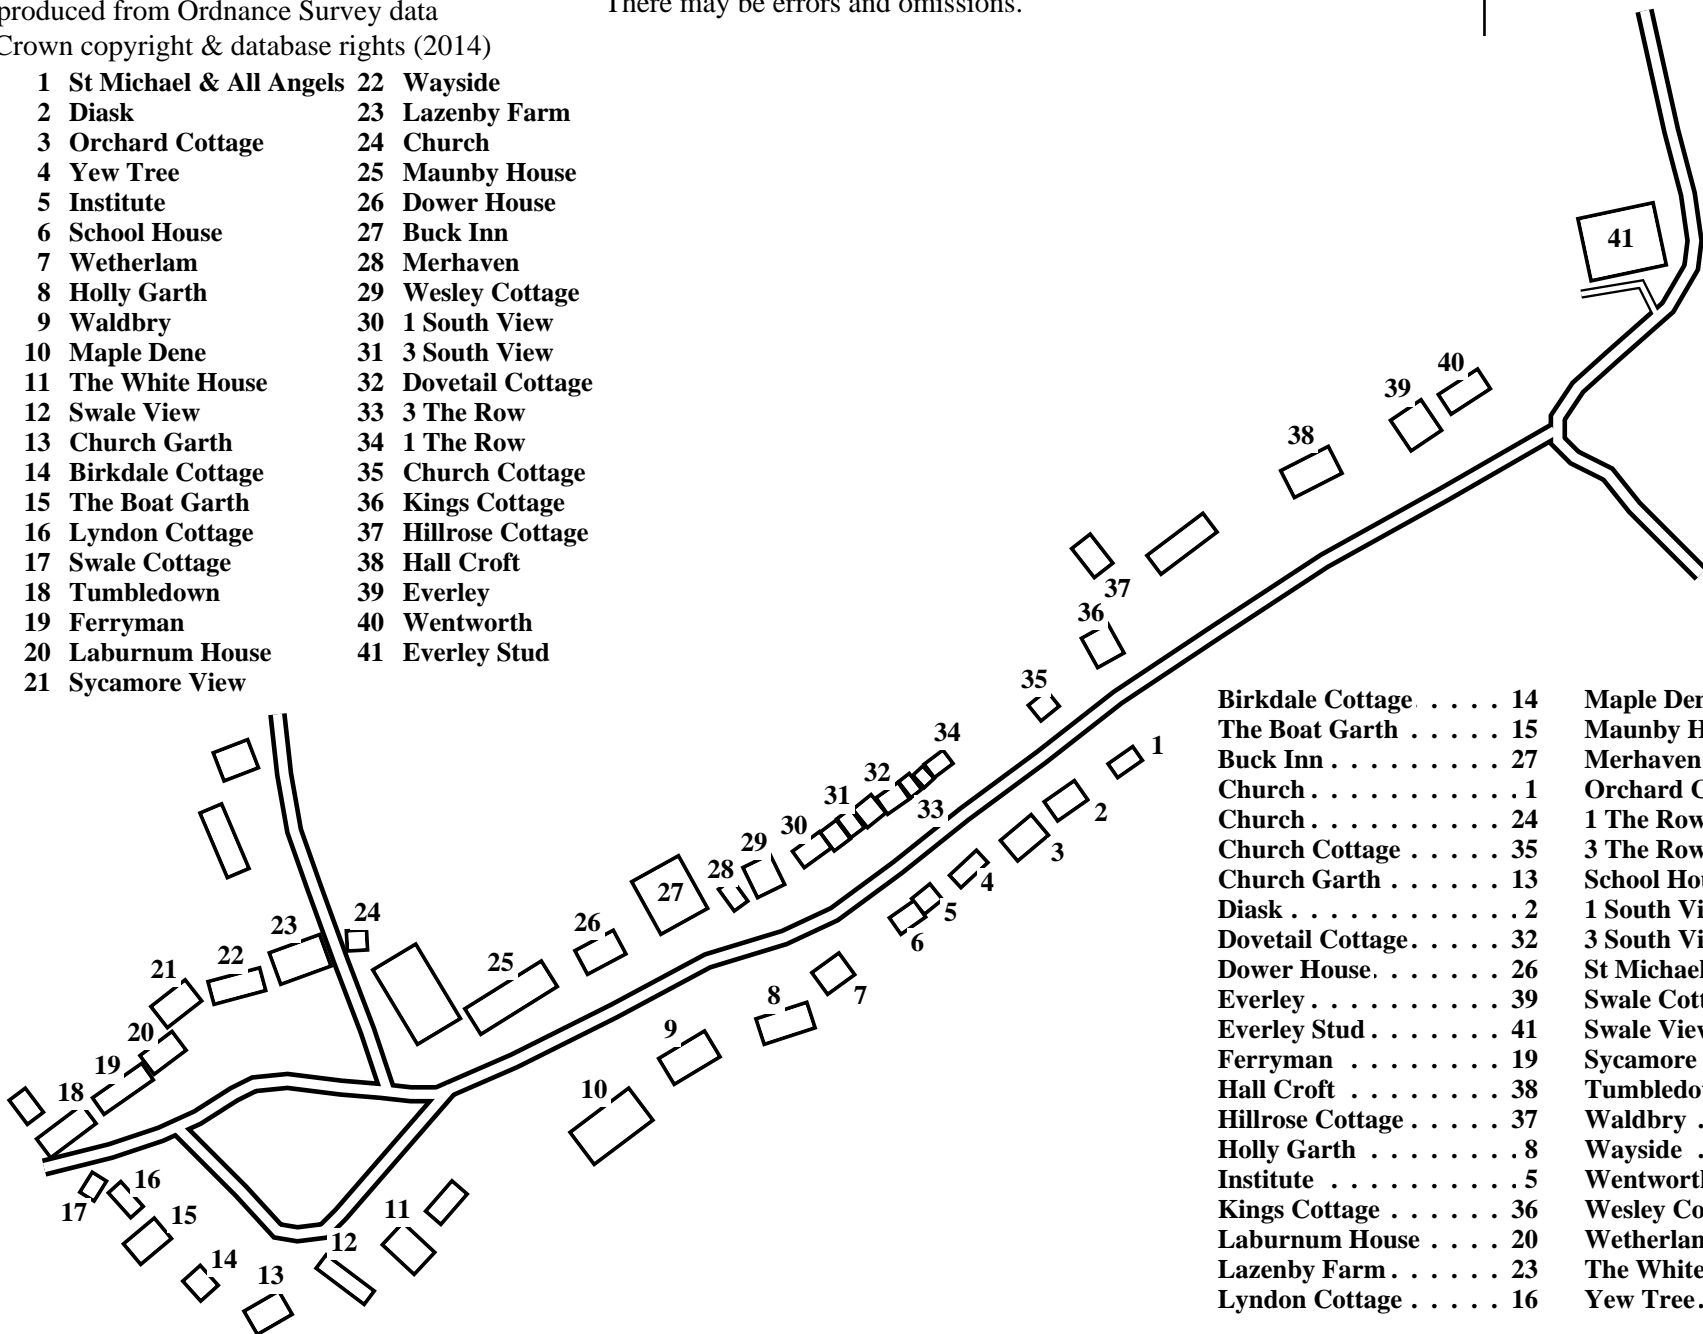

Maunby

Caution: This map has not yet been checked by residents.
There may be errors and omissions.

- 1 St Michael & All Angels
- 2 Diask
- 3 Orchard Cottage
- 4 Yew Tree
- 5 Institute
- 6 School House
- 7 Wetherlam
- 8 Holly Garth
- 9 Waldbry
- 10 Maple Dene
- 11 The White House
- 12 Swale View
- 13 Church Garth
- 14 Birkdale Cottage
- 15 The Boat Garth
- 16 Lyndon Cottage
- 17 Swale Cottage
- 18 Tumbledown
- 19 Ferryman
- 20 Laburnum House
- 21 Sycamore View
- 22 Wayside
- 23 Lazenby Farm
- 24 Church
- 25 Maunby House
- 26 Dower House
- 27 Buck Inn
- 28 Merhaven
- 29 Wesley Cottage
- 30 1 South View
- 31 3 South View
- 32 Dovetail Cottage
- 33 3 The Row
- 34 1 The Row
- 35 Church Cottage
- 36 Kings Cottage
- 37 Hillrose Cottage
- 38 Hall Croft
- 39 Everley
- 40 Wentworth
- 41 Everley Stud

Birkdale Cottage	14	Maple Dene	10
The Boat Garth	15	Maunby House	25
Buck Inn	27	Merhaven	28
Church	1	Orchard Cottage	3
Church	24	1 The Row	34
Church Cottage	35	3 The Row	33
Church Garth	13	School House	6
Diask	2	1 South View	30
Dovetail Cottage	32	3 South View	31
Dower House	26	St Michael & All Angels . .	1
Everley	39	Swale Cottage	17
Everley Stud	41	Swale View	12
Ferryman	19	Sycamore View	21
Hall Croft	38	Tumbledown	18
Hillrose Cottage	37	Waldbry	9
Holly Garth	8	Wayside	22
Institute	5	Wentworth	40
Kings Cottage	36	Wesley Cottage	29
Laburnum House	20	Wetherlam	7
Lazenby Farm	23	The White House	11
Lyndon Cottage	16	Yew Tree	4