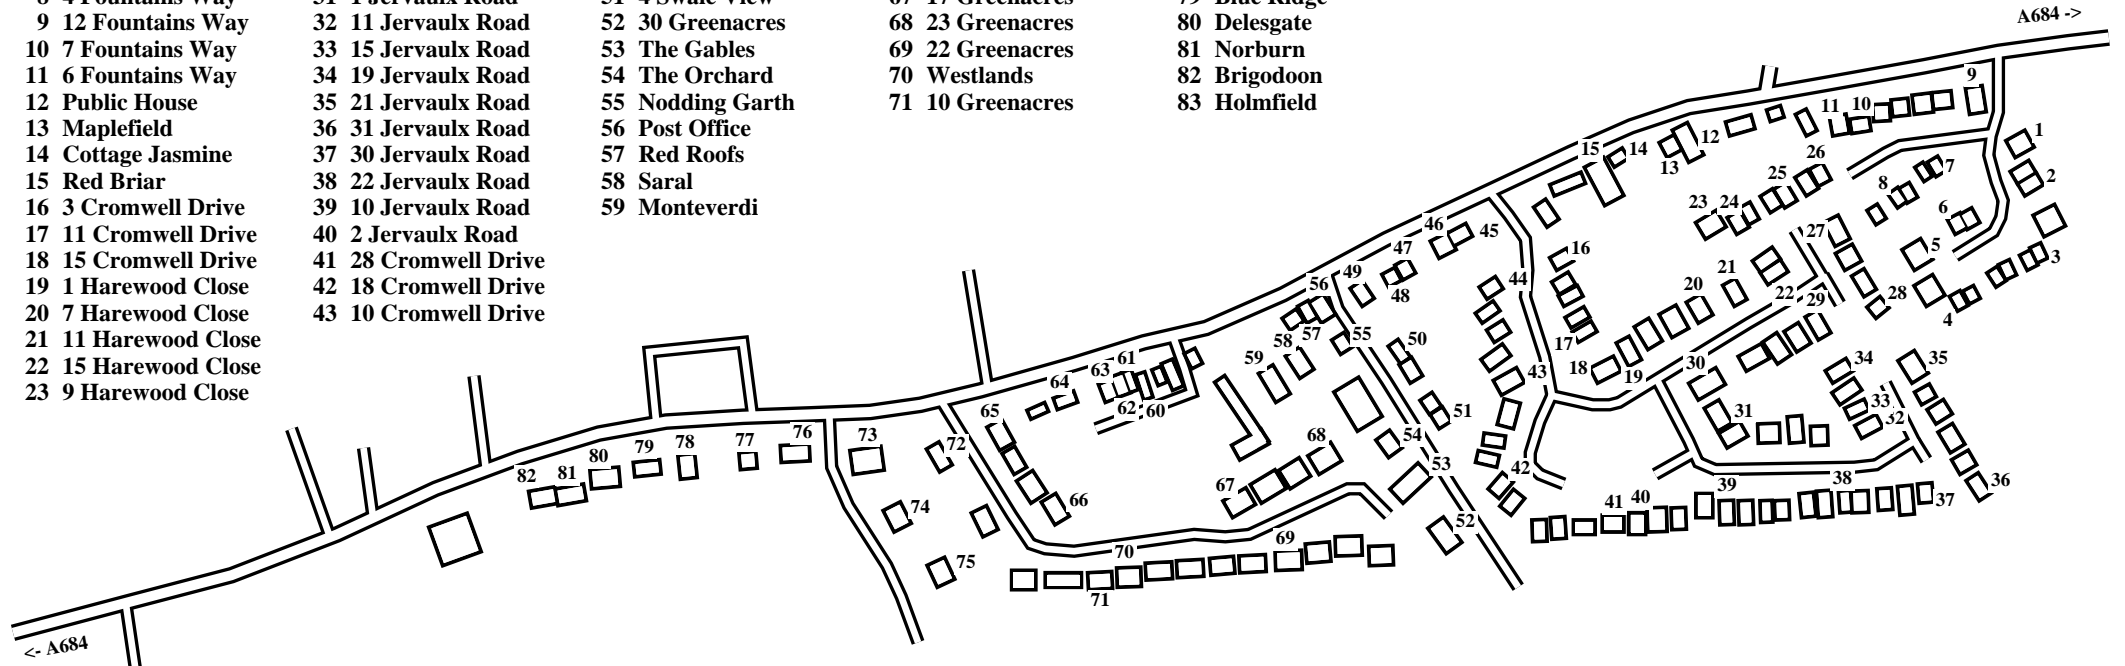

- 1 1 Rievaulx Drive
- 2 3 Rievaulx Drive
- 3 5 Rievaulx Drive
- 4 10 Rievaulx Drive
- 5 12 Rievaulx Drive
- 6 14 Rievaulx Drive
- 7 1 Fountains Way
- 8 4 Fountains Way
- 9 12 Fountains Way
- 10 7 Fountains Way
- 11 6 Fountains Way
- 12 Public House
- 13 Maplefield
- 14 Cottage Jasmine
- 15 Red Briar
- 16 3 Cromwell Drive
- 17 11 Cromwell Drive
- 18 15 Cromwell Drive
- 19 1 Harewood Close
- 20 7 Harewood Close
- 21 11 Harewood Close
- 22 15 Harewood Close
- 23 9 Harewood Close

- 24 19 Harewood Close
- 25 25 Harewood Close
- 26 29 Harewood Close
- 27 31 Harewood Close
- 28 37 Harewood Close
- 29 10 Harewood Close
- 30 2 Harewood Close
- 31 1 Jervaulx Road
- 32 11 Jervaulx Road
- 33 15 Jervaulx Road
- 34 19 Jervaulx Road
- 35 21 Jervaulx Road
- 36 31 Jervaulx Road
- 37 30 Jervaulx Road
- 38 22 Jervaulx Road
- 39 10 Jervaulx Road
- 40 2 Jervaulx Road
- 41 28 Cromwell Drive
- 42 18 Cromwell Drive
- 43 10 Cromwell Drive

- 44 2 Cromwell Drive
- 45 2 Cromwell Houses
- 46 1 Cromwell Houses
- 47 3 Cromwell Houses
- 48 Karalis
- 49 Beech Holme
- 50 1 Swale View
- 51 4 Swale View
- 52 30 Greenacres
- 53 The Gables
- 54 The Orchard
- 55 Nodding Garth
- 56 Post Office
- 57 Red Roofs
- 58 Saral
- 59 Monteverdi

- 60 The Cottage
- 61 Burnside
- 62 The Croft
- 63 Broadgarth
- 64 White House
- 65 1 Greenacres
- 66 7 Greenacres
- 67 17 Greenacres
- 68 23 Greenacres
- 69 22 Greenacres
- 70 Westlands
- 71 10 Greenacres

- 72 2 Greenacres
- 73 Newstead
- 74 Tauranga
- 75 Oakdene
- 76 Police Station
- 77 Clifton House
- 78 Westway
- 79 Blue Ridge
- 80 Delesgate
- 81 Norburn
- 82 Brigodoon
- 83 Holmfield

Beech Holme 49	18 Cromwell Drive 42	7 Greenacres 66	25 Harewood Close 25	31 Jervaulx Road . 36	1 Rievaulx Drive . . 1
Blue Ridge 79	28 Cromwell Drive 41	10 Greenacres . . . 71	29 Harewood Close 26	Karalis 48	3 Rievaulx Drive . . 2
Brigodoon 82	1 Cromwell Houses 46	17 Greenacres . . . 67	31 Harewood Close 27	Maplefield 13	5 Rievaulx Drive . . 3
Broadgarth 63	2 Cromwell Houses 45	22 Greenacres . . . 69	37 Harewood Close 28	Monteverdi 59	10 Rievaulx Drive . . 4
Burnside 61	3 Cromwell Houses 47	23 Greenacres . . . 68	Holmfield 83	Newstead 73	12 Rievaulx Drive . . 5
Clifton House . . . 77	Delesgate 80	30 Greenacres . . . 52	1 Jervaulx Road . . 31	Nodding Garth . . . 55	14 Rievaulx Drive . . 6
The Cottage 60	1 Fountains Way . . 7	1 Harewood Close . 19	2 Jervaulx Road . . 40	Norburn 81	Saral 58
Cottage Jasmine . . 14	4 Fountains Way . . 8	2 Harewood Close . 30	10 Jervaulx Road . 39	Oakdene 75	1 Swale View 50
The Croft 62	6 Fountains Way . . 11	7 Harewood Close . 20	11 Jervaulx Road . 32	The Orchard 54	4 Swale View 51
2 Cromwell Drive . 44	7 Fountains Way . . 10	9 Harewood Close . 23	15 Jervaulx Road . 33	Police Station . . . 76	Tauranga 74
3 Cromwell Drive . 16	12 Fountains Way . . 9	10 Harewood Close 29	19 Jervaulx Road . 34	Post Office 56	Westlands 70
10 Cromwell Drive 43	The Gables 53	11 Harewood Close 21	21 Jervaulx Road . 35	Public House 12	Westway 78
11 Cromwell Drive 17	1 Greenacres 65	15 Harewood Close 22	22 Jervaulx Road . 38	Red Briar 15	White House 64
15 Cromwell Drive 18	2 Greenacres 72	19 Harewood Close 24	30 Jervaulx Road . 37	Red Roofs 57