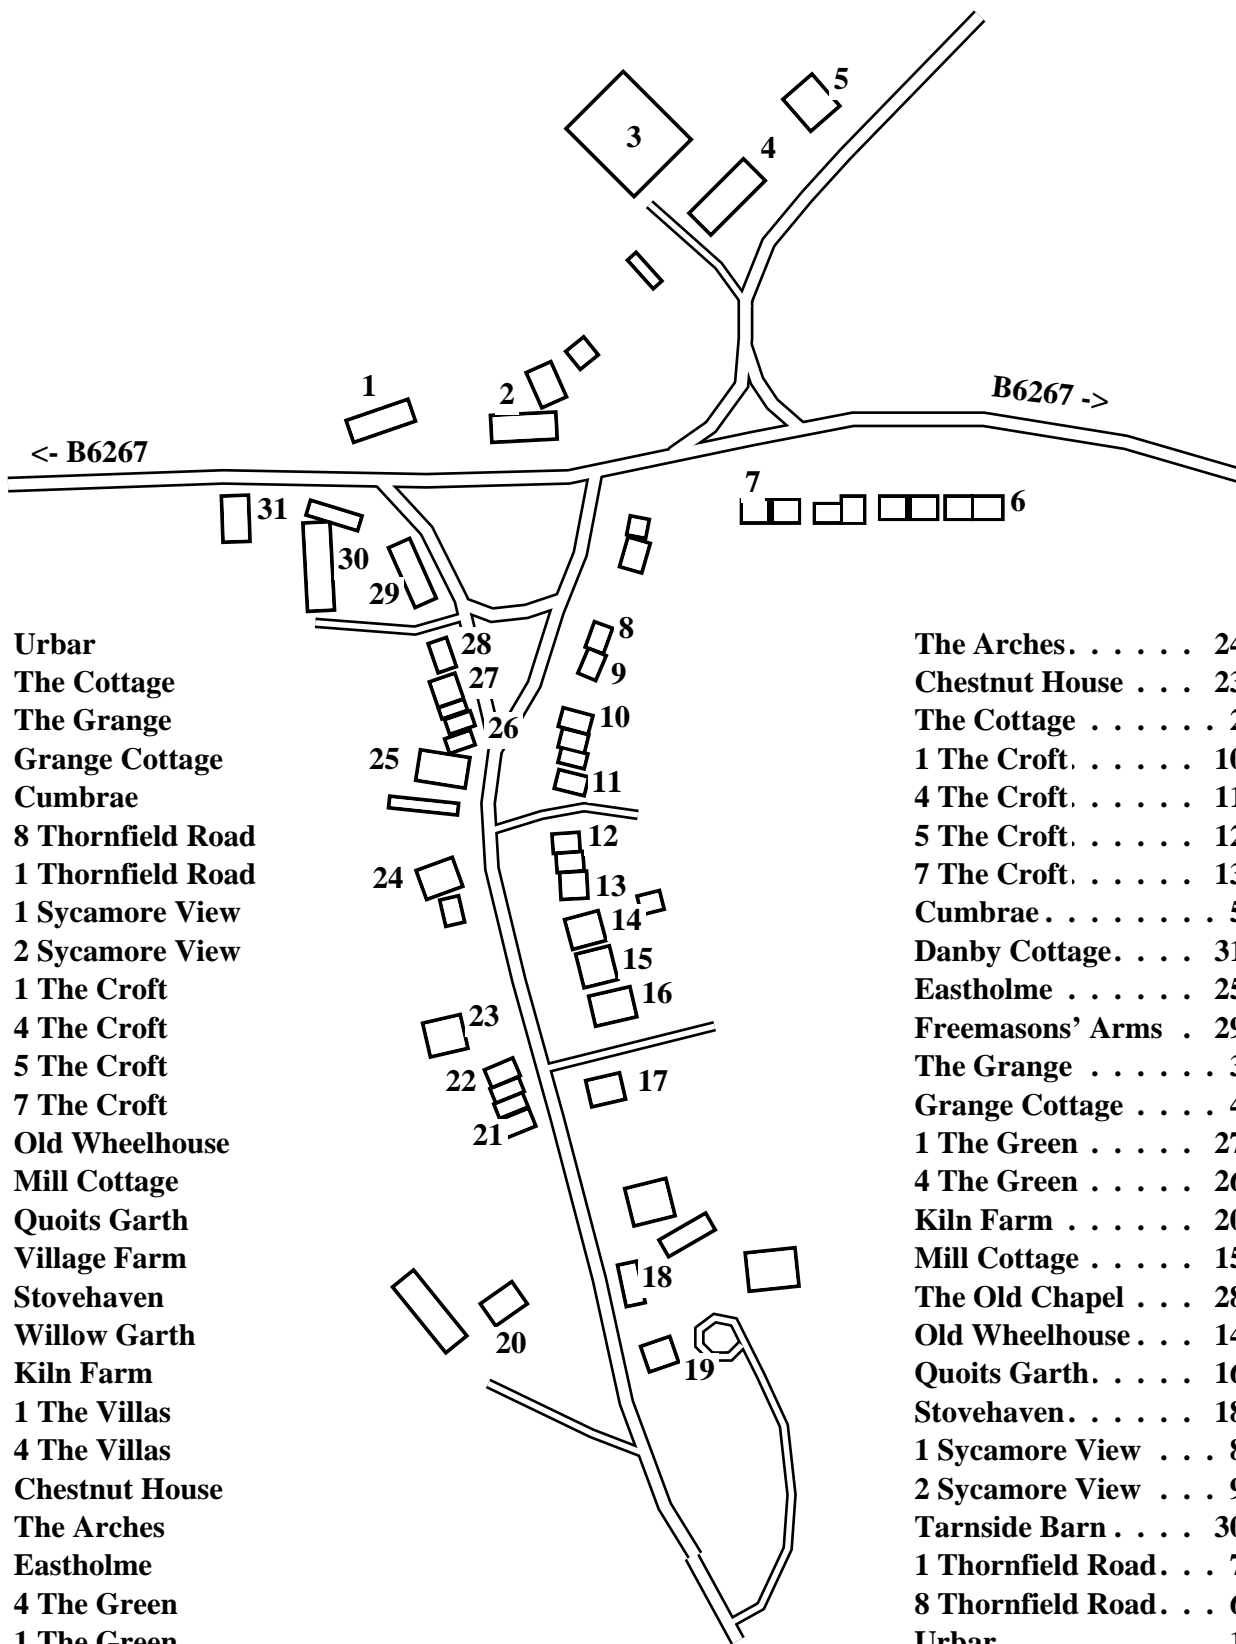

Nosterfield

Caution: This map has not yet been checked by residents.

There may be errors and omissions.

- 1 Urbar
- 2 The Cottage
- 3 The Grange
- 4 Grange Cottage
- 5 Cumbrae
- 6 8 Thornfield Road
- 7 1 Thornfield Road
- 8 1 Sycamore View
- 9 2 Sycamore View
- 10 1 The Croft
- 11 4 The Croft
- 12 5 The Croft
- 13 7 The Croft
- 14 Old Wheelhouse
- 15 Mill Cottage
- 16 Quoits Garth
- 17 Village Farm
- 18 Stovehaven
- 19 Willow Garth
- 20 Kiln Farm
- 21 1 The Villas
- 22 4 The Villas
- 23 Chestnut House
- 24 The Arches
- 25 Eastholme
- 26 4 The Green
- 27 1 The Green
- 28 The Old Chapel
- 29 Freemasons' Arms
- 30 Tarnside Barn
- 31 Danby Cottage

- The Arches. 24
- Chestnut House . . . 23
- The Cottage 2
- 1 The Croft. 10
- 4 The Croft. 11
- 5 The Croft. 12
- 7 The Croft. 13
- Cumbrae 5
- Danby Cottage. . . . 31
- Eastholme 25
- Freemasons' Arms . . 29
- The Grange 3
- Grange Cottage 4
- 1 The Green 27
- 4 The Green 26
- Kiln Farm 20
- Mill Cottage 15
- The Old Chapel 28
- Old Wheelhouse . . . 14
- Quoits Garth. 16
- Stovehaven. 18
- 1 Sycamore View 8
- 2 Sycamore View 9
- Tarnside Barn 30
- 1 Thornfield Road. . . . 7
- 8 Thornfield Road. . . . 6
- Urbar. 1
- Village Farm. 17
- 1 The Villas 21
- 4 The Villas 22
- Willow Garth 19