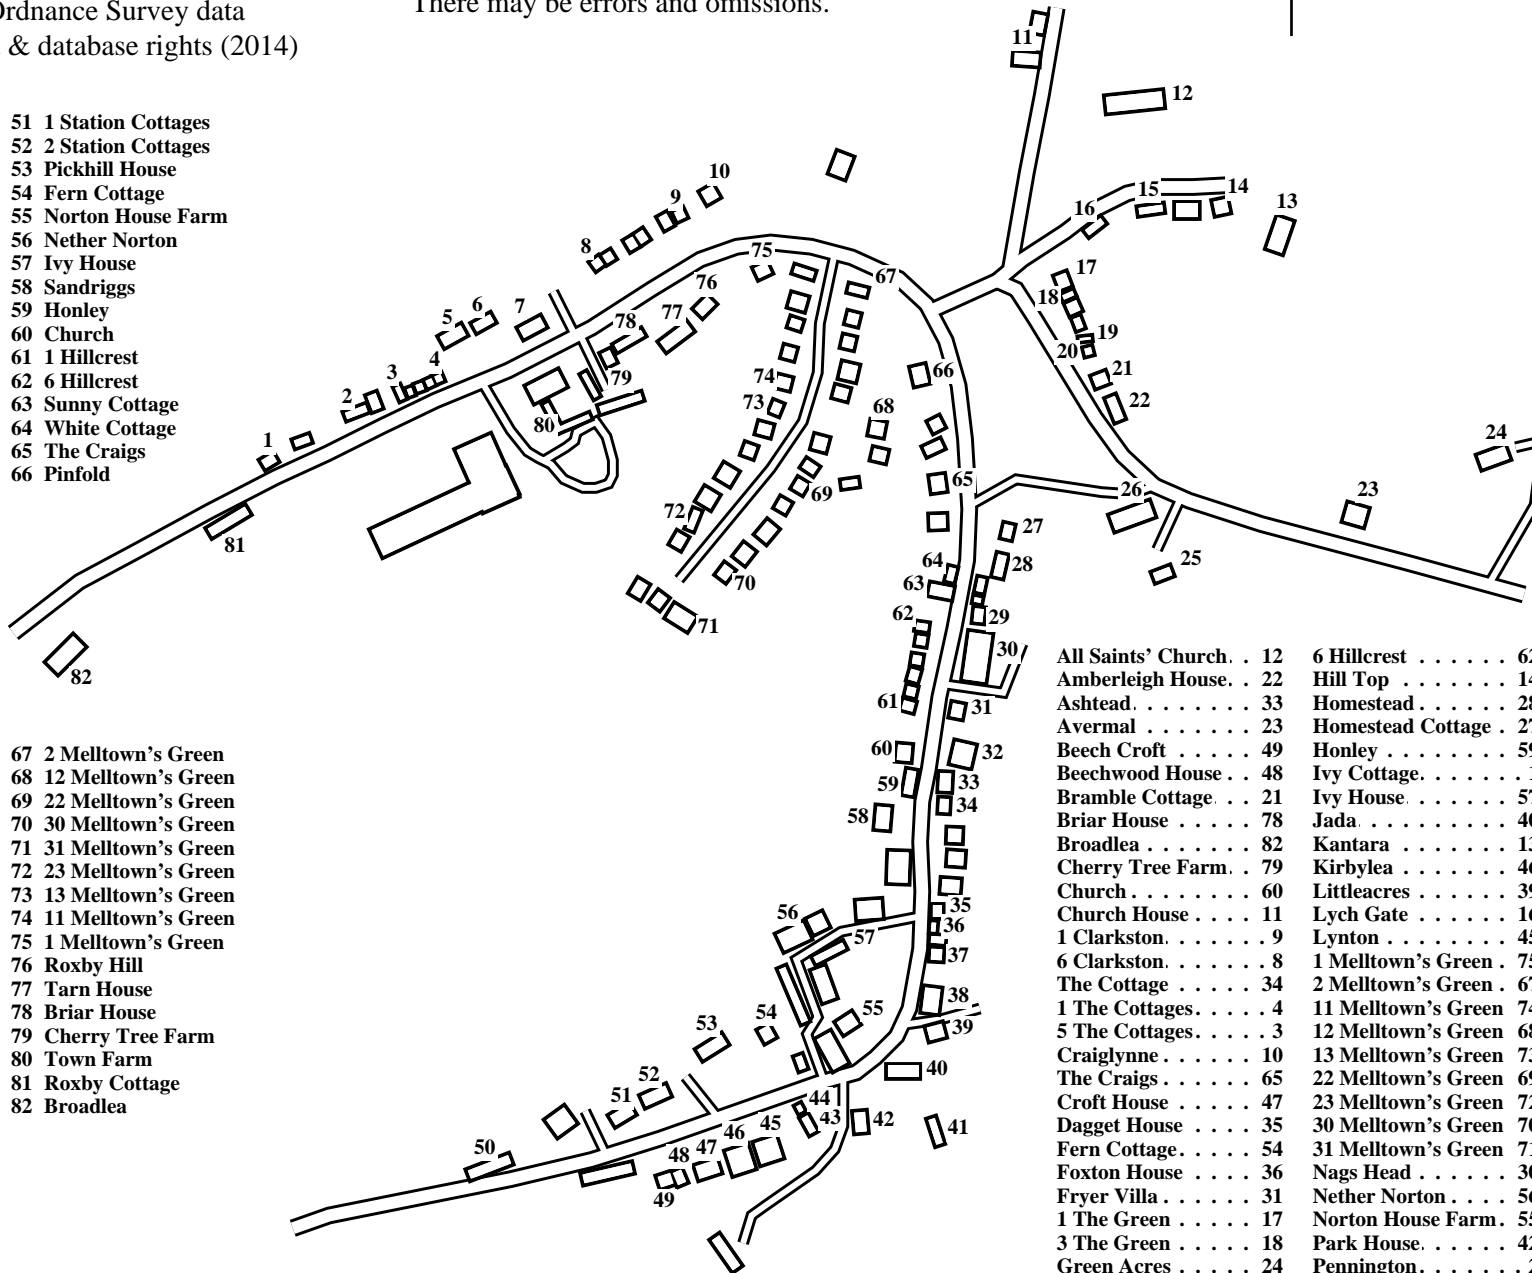

Pickhill

Caution: This map has not yet been checked by residents.
There may be errors and omissions.

- 1 Ivy Cottage
- 2 Pennington
- 3 5 The Cottages
- 4 1 The Cottages
- 5 Ponder
- 6 Woodstock
- 7 Highthorne Farm
- 8 6 Clarkston
- 9 1 Clarkston
- 10 Craiglyne
- 11 Church House
- 12 All Saints' Church
- 13 Kantara
- 14 Hill Top
- 15 Top O'Th'll
- 16 Lych Gate
- 17 1 The Green
- 18 3 The Green
- 19 1 Sunnyside
- 20 2 Sunnyside
- 21 Bramble Cottage
- 22 Amberleigh House
- 23 Avermal
- 24 Green Acres
- 25 School House
- 26 Primary School
- 27 Homestead Cottage
- 28 Homestead
- 29 Westholme
- 30 Nags Head
- 31 Fryer Villa
- 32 Poachers Paddock
- 33 Ashtead
- 34 The Cottage
- 35 Dagget House
- 36 Foxton House
- 37 Smithy Garth
- 38 Prospect House
- 39 Littleacres
- 40 Jada
- 41 West View
- 42 Park House
- 43 2 Woodside
- 44 1 Woodside
- 45 Lynton
- 46 Kirbylea
- 47 Croft House
- 48 Beechwood House
- 49 Beech Croft
- 50 Vicarage
- 51 1 Station Cottages
- 52 2 Station Cottages
- 53 Pickhill House
- 54 Fern Cottage
- 55 Norton House Farm
- 56 Nether Norton
- 57 Ivy House
- 58 Sandriggs
- 59 Honley
- 60 Church
- 61 1 Hillcrest
- 62 6 Hillcrest
- 63 Sunny Cottage
- 64 White Cottage
- 65 The Craigs
- 66 Pinfold
- 67 2 Melltown's Green
- 68 12 Melltown's Green
- 69 22 Melltown's Green
- 70 30 Melltown's Green
- 71 31 Melltown's Green
- 72 23 Melltown's Green
- 73 13 Melltown's Green
- 74 11 Melltown's Green
- 75 1 Melltown's Green
- 76 Roxby Hill
- 77 Tarn House
- 78 Briar House
- 79 Cherry Tree Farm
- 80 Town Farm
- 81 Roxby Cottage
- 82 Broadlea