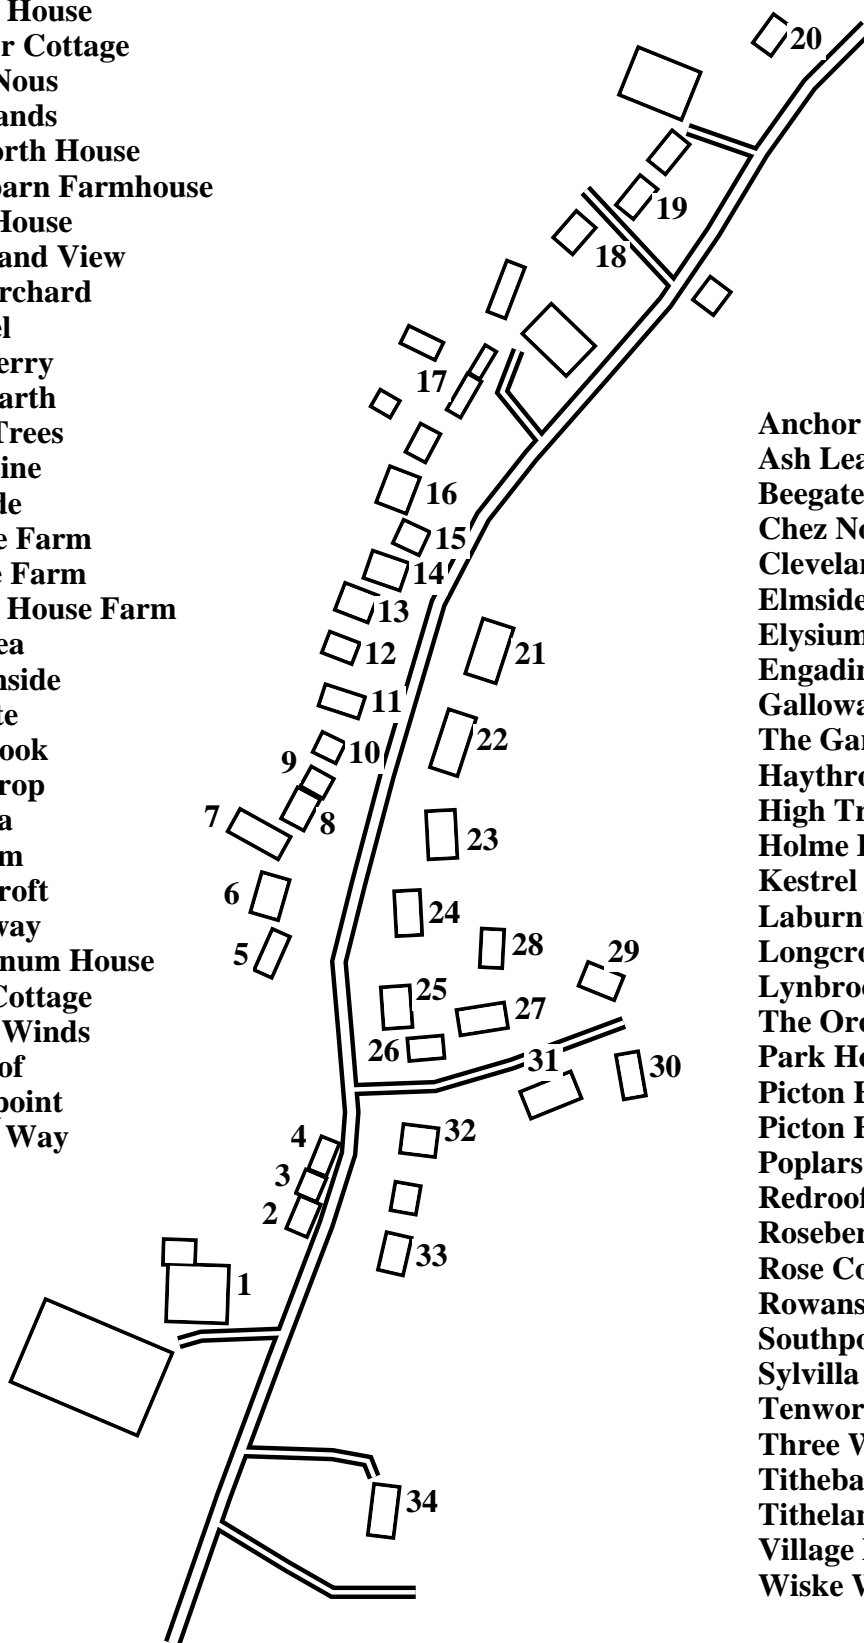

Picton

Caution: This map has not yet been checked by residents.

There may be errors and omissions.

- 1 Poplars Farm
- 2 Picton House
- 3 Anchor Cottage
- 4 Chez Nous
- 5 Tithelands
- 6 Tenworth House
- 7 Tithebarn Farmhouse
- 8 Park House
- 9 Cleveland View
- 10 The Orchard
- 11 Kestrel
- 12 Roseberry
- 13 The Garth
- 14 High Trees
- 15 Engadine
- 16 Elmside
- 17 Village Farm
- 18 Holme Farm
- 19 Picton House Farm
- 20 Ash Lea
- 21 Rowanside
- 22 Beegate
- 23 Lynbrook
- 24 Haythrop
- 25 Sylvilla
- 26 Elysium
- 27 Longcroft
- 28 Galloway
- 29 Laburnum House
- 30 Rose Cottage
- 31 Three Winds
- 32 Redroof
- 33 Southpoint
- 34 Wiske Way

- Anchor Cottage 3
- Ash Lea 20
- Beegate 22
- Chez Nous 4
- Cleveland View 9
- Elmside 16
- Elysium 26
- Engadine 15
- Galloway 28
- The Garth 13
- Haythrop 24
- High Trees 14
- Holme Farm 18
- Kestrel 11
- Laburnum House 29
- Longcroft 27
- Lynbrook 23
- The Orchard 10
- Park House 8
- Picton House 2
- Picton House Farm 19
- Poplars Farm 1
- Redroof 32
- Roseberry 12
- Rose Cottage 30
- Rowanside 21
- Southpoint 33
- Sylvilla 25
- Tenworth House 6
- Three Winds 31
- Tithebarn Farmhouse 7
- Tithelands 5
- Village Farm 17
- Wiske Way 34