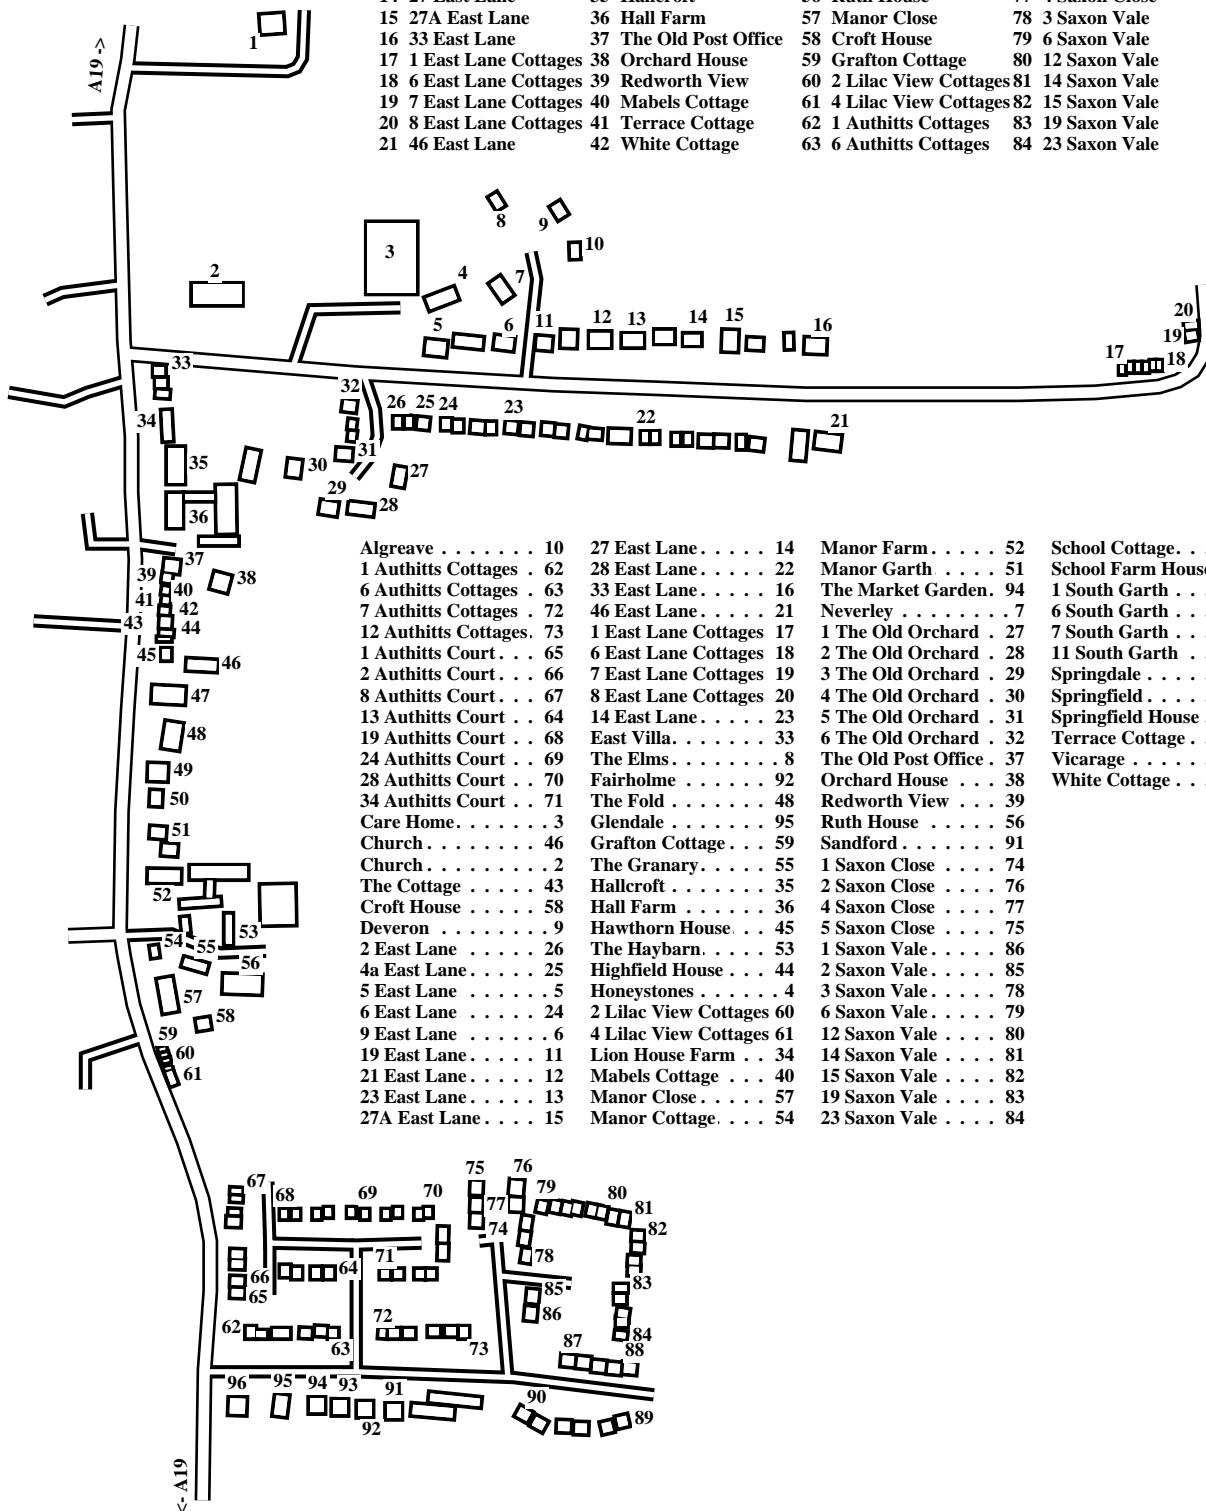

Shipton (East)

Caution: This map has not yet been checked by residents.

There may be errors and omissions.

- | | | | | |
|-------------------------|------------------------|--------------------------|-------------------------|----------------------|
| 1 Vicarage | 22 28 East Lane | 43 The Cottage | 64 13 Authitts Court | 85 2 Saxon Vale |
| 2 Church | 23 14 East Lane | 44 Highfield House | 65 1 Authitts Court | 86 1 Saxon Vale |
| 3 Care Home | 24 6 East Lane | 45 Hawthorn House | 66 2 Authitts Court | 87 11 South Garth |
| 4 Honeystones | 25 4a East Lane | 46 Church | 67 8 Authitts Court | 88 7 South Garth |
| 5 5 East Lane | 26 2 East Lane | 47 School Cottage | 68 19 Authitts Court | 89 6 South Garth |
| 6 9 East Lane | 27 1 The Old Orchard | 48 The Fold | 69 24 Authitts Court | 90 1 South Garth |
| 7 Neverley | 28 2 The Old Orchard | 49 School Farm House | 70 28 Authitts Court | 91 Sandford |
| 8 The Elms | 29 3 The Old Orchard | 50 Springfield House | 71 34 Authitts Court | 92 Fairholme |
| 9 Deveron | 30 4 The Old Orchard | 51 Manor Garth | 72 7 Authitts Cottages | 93 Springdale |
| 10 Algreave | 31 5 The Old Orchard | 52 Manor Farm | 73 12 Authitts Cottages | 94 The Market Garden |
| 11 19 East Lane | 32 6 The Old Orchard | 53 The Haybarn | 74 1 Saxon Close | 95 Glendale |
| 12 21 East Lane | 33 East Villa | 54 Manor Cottage | 75 5 Saxon Close | 96 Springfield |
| 13 23 East Lane | 34 Lion House Farm | 55 The Granary | 76 2 Saxon Close | |
| 14 27 East Lane | 35 Hallcroft | 56 Ruth House | 77 4 Saxon Close | |
| 15 27A East Lane | 36 Hall Farm | 57 Manor Close | 78 3 Saxon Vale | |
| 16 33 East Lane | 37 The Old Post Office | 58 Croft House | 79 6 Saxon Vale | |
| 17 1 East Lane Cottages | 38 Orchard House | 59 Grafton Cottage | 80 12 Saxon Vale | |
| 18 6 East Lane Cottages | 39 Redworth View | 60 2 Lilac View Cottages | 81 14 Saxon Vale | |
| 19 7 East Lane Cottages | 40 Mabels Cottage | 61 4 Lilac View Cottages | 82 15 Saxon Vale | |
| 20 8 East Lane Cottages | 41 Terrace Cottage | 62 1 Authitts Cottages | 83 19 Saxon Vale | |
| 21 46 East Lane | 42 White Cottage | 63 6 Authitts Cottages | 84 23 Saxon Vale | |