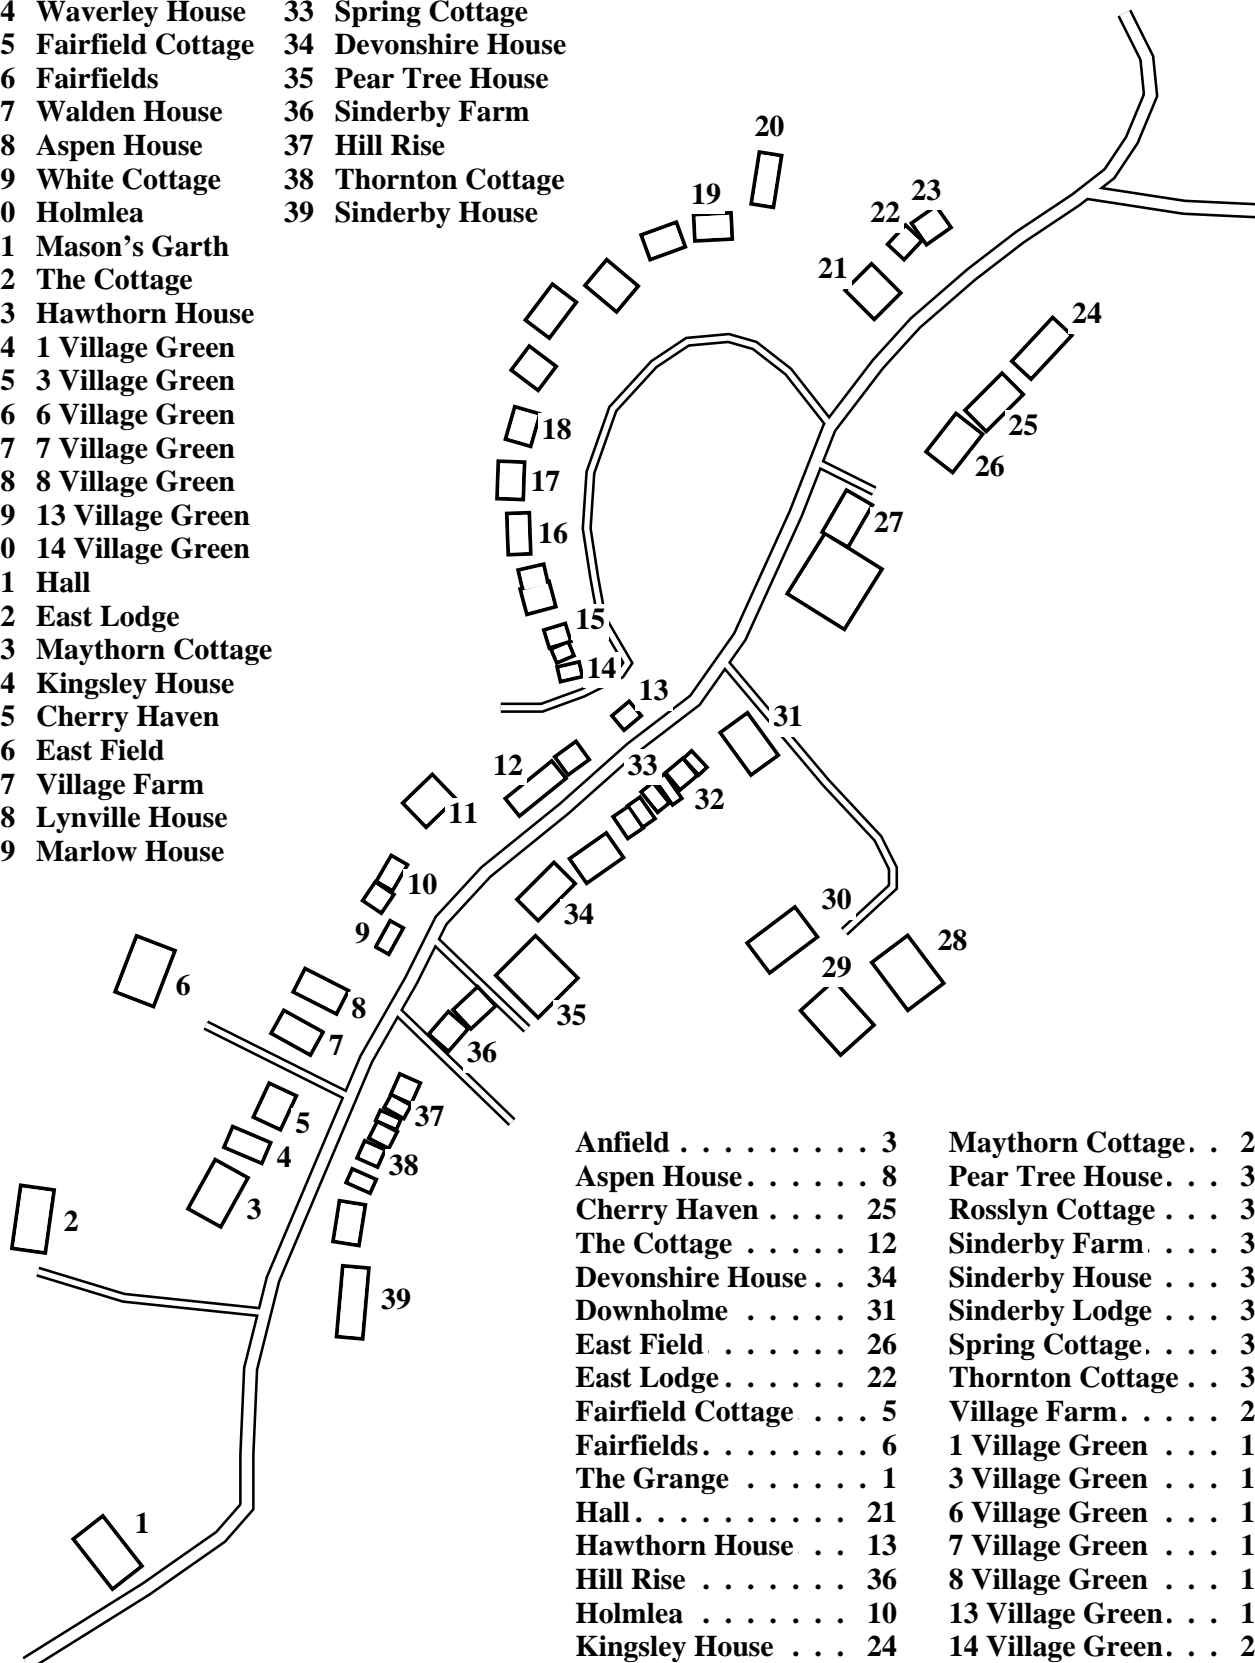

Sinderby

Caution: This map has not yet been checked by residents.

There may be errors and omissions.

- 1 The Grange
- 2 The Manor
- 3 Anfield
- 4 Waverley House
- 5 Fairfield Cottage
- 6 Fairfields
- 7 Walden House
- 8 Aspen House
- 9 White Cottage
- 10 Holmlea
- 11 Mason's Garth
- 12 The Cottage
- 13 Hawthorn House
- 14 1 Village Green
- 15 3 Village Green
- 16 6 Village Green
- 17 7 Village Green
- 18 8 Village Green
- 19 13 Village Green
- 20 14 Village Green
- 21 Hall
- 22 East Lodge
- 23 Maythorn Cottage
- 24 Kingsley House
- 25 Cherry Haven
- 26 East Field
- 27 Village Farm
- 28 Lynville House
- 29 Marlow House
- 30 Sinderby Lodge
- 31 Downholme
- 32 Rosslyn Cottage
- 33 Spring Cottage
- 34 Devonshire House
- 35 Pear Tree House
- 36 Sinderby Farm
- 37 Hill Rise
- 38 Thornton Cottage
- 39 Sinderby House

Anfield	3	Maythorn Cottage. . .	23
Aspen House.	8	Pear Tree House. . . .	35
Cherry Haven	25	Rosslyn Cottage	32
The Cottage	12	Sinderby Farm.	36
Devonshire House . . .	34	Sinderby House	38
Downholme	31	Sinderby Lodge	30
East Field	26	Spring Cottage.	33
East Lodge.	22	Thornton Cottage . . .	37
Fairfield Cottage	5	Village Farm.	27
Fairfields.	6	1 Village Green	14
The Grange	1	3 Village Green	15
Hall.	21	6 Village Green	16
Hawthorn House	13	7 Village Green	17
Hill Rise	36	8 Village Green	18
Holmlea	10	13 Village Green. . . .	19
Kingsley House	24	14 Village Green. . . .	20
Lynville House.	28	Walden House	7
The Manor.	2	Waverley House	4
Marlow House.	29	White Cottage	9
Mason's Garth.	11		