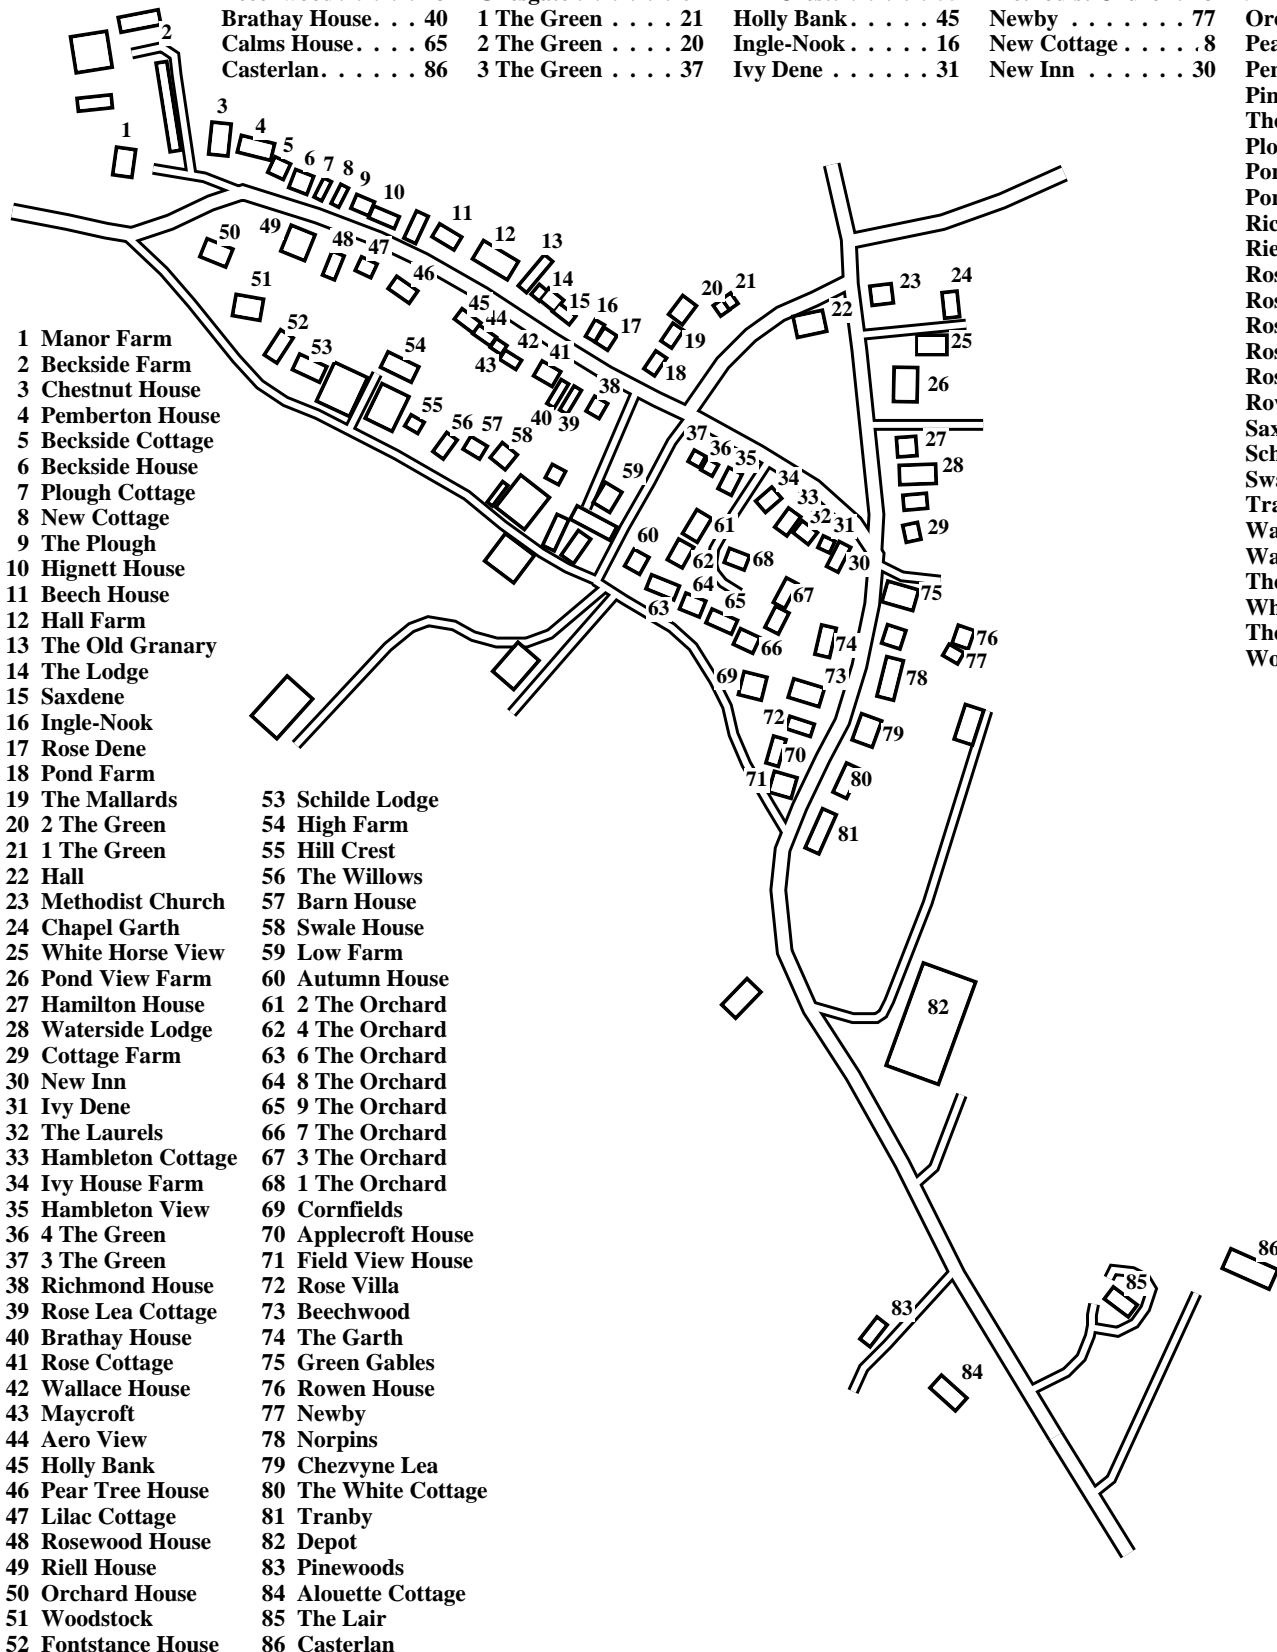

Tholthorpe

Caution: This map has not yet been checked by residents.

There may be errors and omissions.

Aero View 44	Chapel Garth 24	4 The Green 36	Ivy House Farm 34	Norpins. 78
Alouette Cottage. . . 84	Chestnut House 3	Green Gables 75	The Lair 85	The Old Granary . . 13
Applecroft House . . 70	Chezyne Lea 79	Hall 22	The Laurels 32	1 The Orchard. . . . 68
Autumn House. . . . 60	Cornfields 69	Hall Farm 12	Lilac Cottage. 47	2 The Orchard. . . . 61
Barn House 57	Cottage Farm 29	Hambleton Cottage 33	The Lodge 14	3 The Orchard. . . . 67
Beckside Cottage . . . 5	Depot. 82	Hambleton View. . . 35	Low Farm 59	4 The Orchard. . . . 62
Beckside Farm. 2	Field View House . . 71	Hamilton House. . . 27	The Mallards. . . . 19	6 The Orchard. . . . 63
Beckside House 6	Fontstance House . . 52	High Farm 54	Manor Farm. 1	7 The Orchard. . . . 66
Beech House 11	The Garth 74	Hignett House . . . 10	Maycroft 43	8 The Orchard. . . . 64
Beechwood 73	Gilesgate 67	Hill Crest. 55	Methodist Church. 23	9 The Orchard. . . . 65
Brathay House. . . . 40	1 The Green 21	Holly Bank. 45	Newby 77	Orchard House . . . 50
Calms House. 65	2 The Green 20	Ingle-Nook. 16	New Cottage. 8	Pear Tree House. . 46
Casterlan. 86	3 The Green 37	Ivy Dene 31	New Inn 30	Pemberton House . . 4