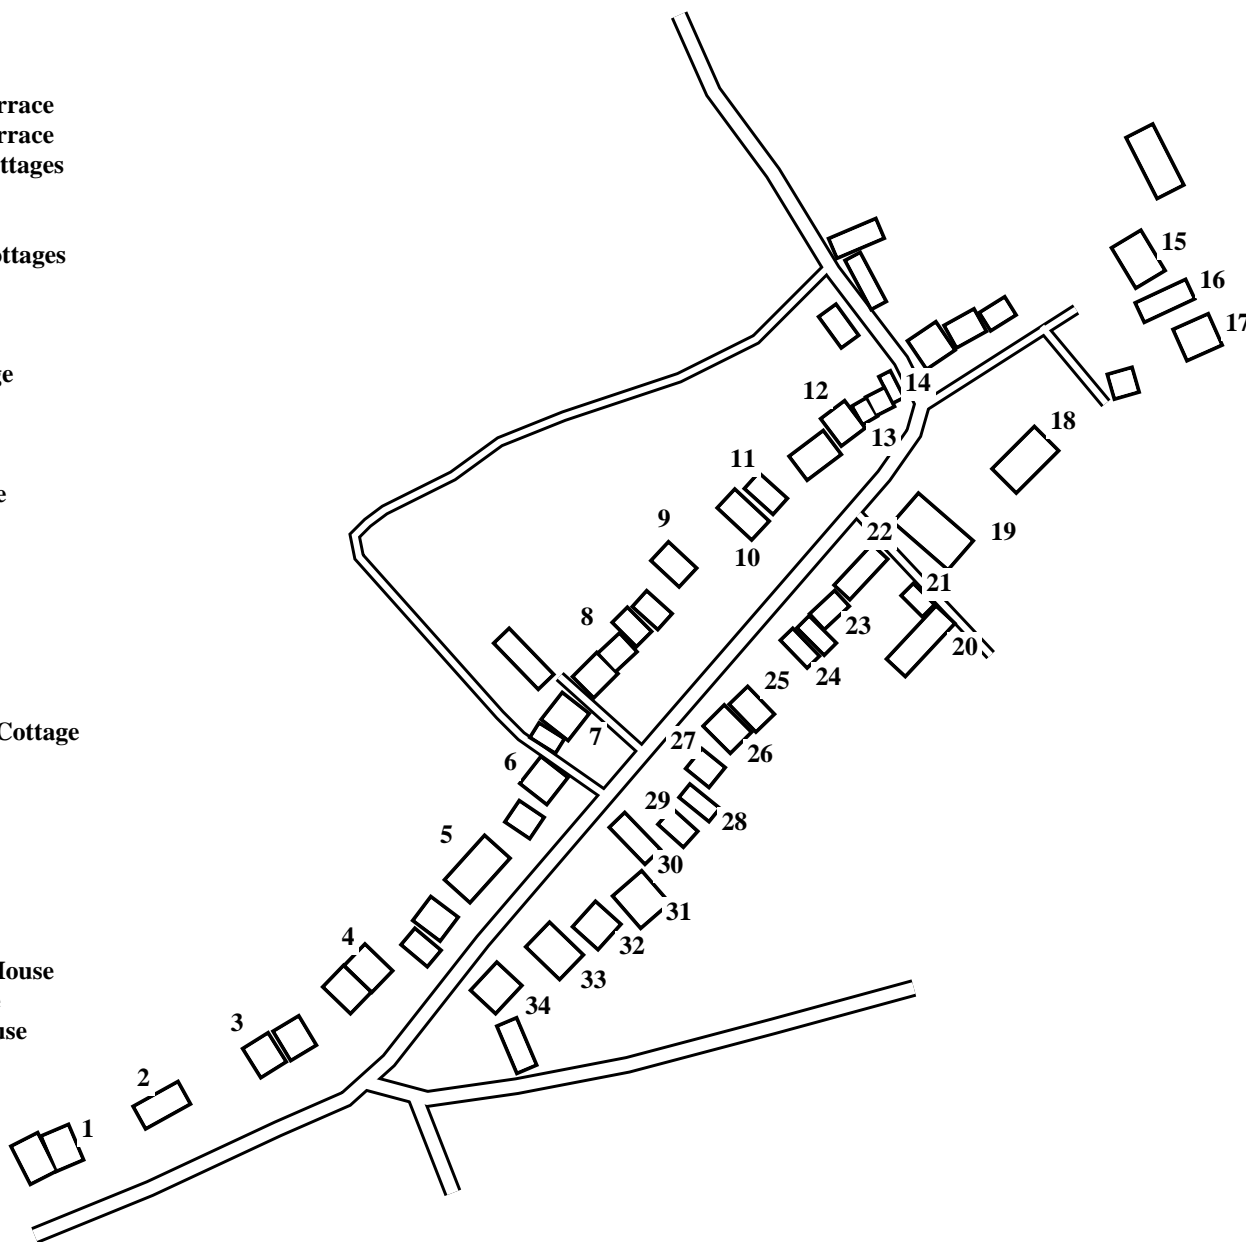

Thornborough

Caution: This map has not yet been checked by residents.
 There may be errors and omissions.

- 1 The Bungalow
- 2 Elland
- 3 4 Thornhill Terrace
- 4 1 Thornhill Terrace
- 5 Chapel Hill Cottages
- 6 The Cottage
- 7 Briar Farm
- 8 Ladybridge Cottages
- 9 Chapel House
- 10 Hazeldene
- 11 Ray's Cottage
- 12 Carlton Cottage
- 13 Sunnyside
- 14 Fern Cottage
- 15 Hill Top
- 16 Paddock House
- 17 Little Garth
- 18 Tree Tops
- 19 Hillside House
- 20 Gallina Barn
- 21 Tithe Barn
- 22 Mill Barn
- 23 Chapel View
- 24 Hillside Farm Cottage
- 25 Holy Dene
- 26 Rose Lea
- 27 Lark Rise
- 28 Aquilo
- 29 Oldfield
- 30 Cloverly
- 31 Domus Nostra
- 32 Old Orchard House
- 33 Victoria House
- 34 The White House

- Aquilo 28
- Briar Farm 7
- The Bungalow 1
- Carlton Cottage 12
- Chapel Hill Cottages 5
- Chapel House 9
- Chapel View 23
- Cloverly 30
- The Cottage 6
- Domus Nostra 31
- Elland 2
- Fern Cottage 14
- Gallina Barn 20
- Hazeldene 10
- Hillside Farm Cottage 24
- Hillside House 19
- Hill Top 15
- Holy Dene 25
- Ladybridge Cottages 8
- Lark Rise 27
- Little Garth 17
- Mill Barn 22
- Oldfield 29
- Old Orchard House 32
- Paddock House 16
- Ray's Cottage 11
- Rose Lea 26
- Sunnyside 13
- 1 Thornhill Terrace 4
- 4 Thornhill Terrace 3
- Tithe Barn 21
- Tree Tops 18
- Victoria House 33
- The White House 34