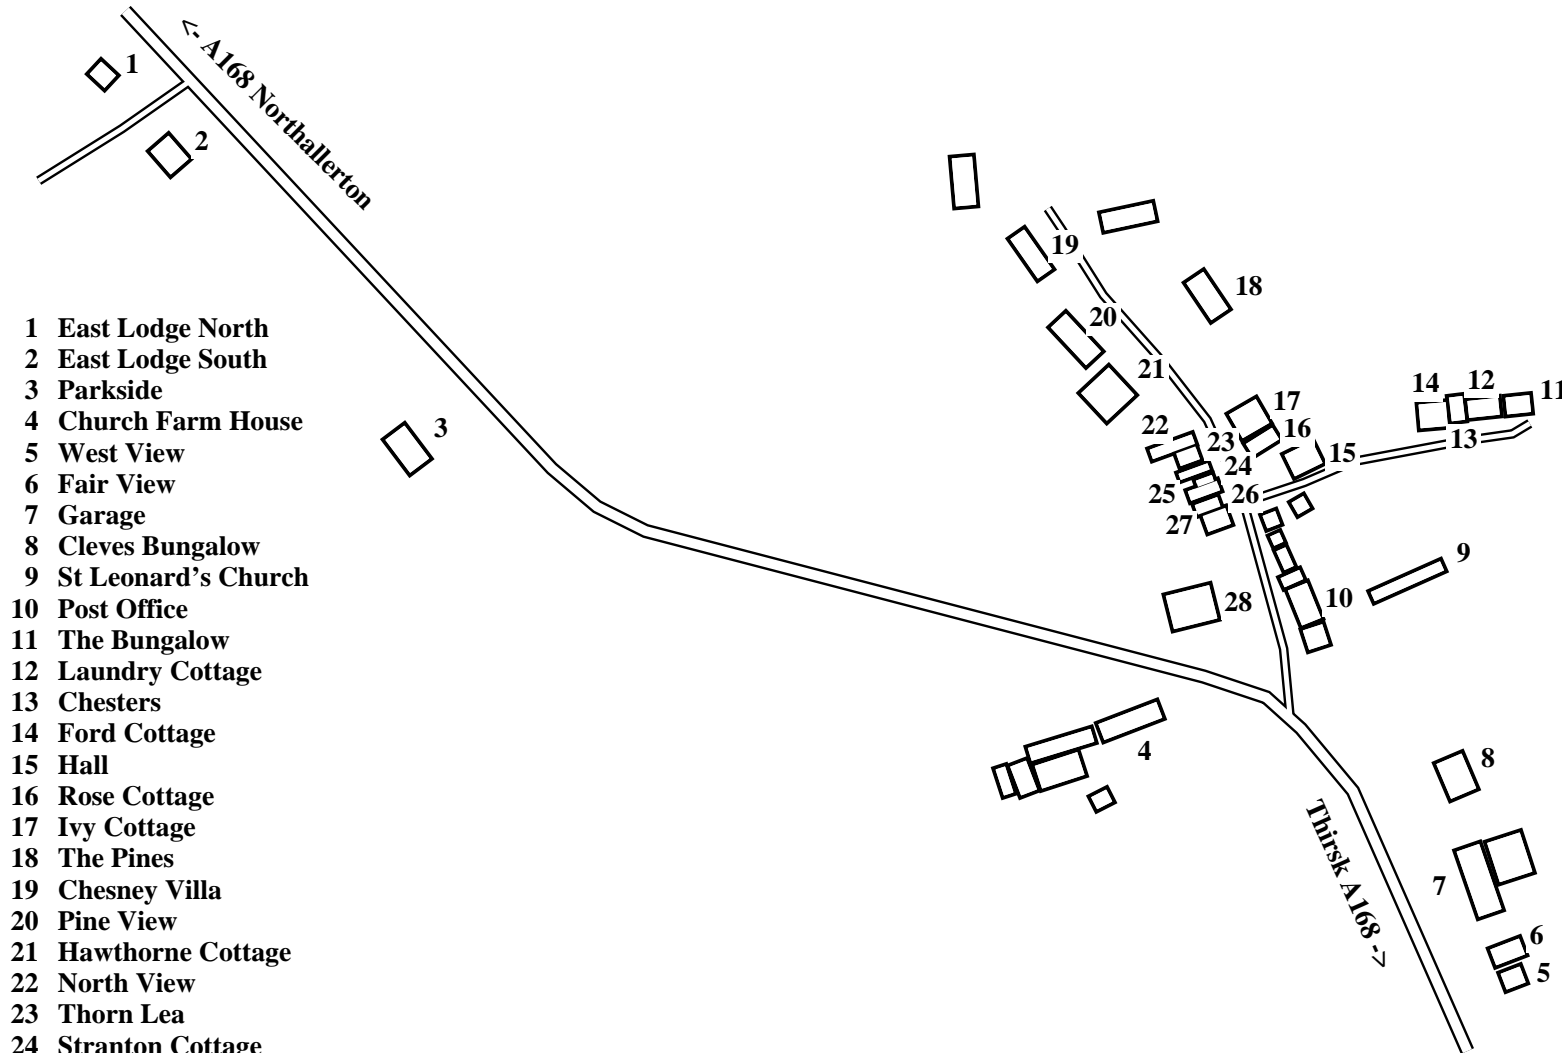

Thornton-le-Street

Caution: This map has not yet been checked by residents.
There may be errors and omissions.

- 1 East Lodge North
- 2 East Lodge South
- 3 Parkside
- 4 Church Farm House
- 5 West View
- 6 Fair View
- 7 Garage
- 8 Cleves Bungalow
- 9 St Leonard's Church
- 10 Post Office
- 11 The Bungalow
- 12 Laundry Cottage
- 13 Chesters
- 14 Ford Cottage
- 15 Hall
- 16 Rose Cottage
- 17 Ivy Cottage
- 18 The Pines
- 19 Chesney Villa
- 20 Pine View
- 21 Hawthorne Cottage
- 22 North View
- 23 Thorn Lea
- 24 Stranton Cottage
- 25 Deva Cottage
- 26 Ethamie Cottage
- 27 The Cottage
- 28 Lyndrick

- The Bungalow 11
- Chesney Villa 19
- Chesters 13
- Church 9
- Church Farm House 4
- Cleves Bungalow 8
- The Cottage 27
- Deva Cottage 25
- East Lodge North 1
- East Lodge South 2
- Ethamie Cottage 26
- Fair View 6
- Ford Cottage 14
- Garage 7
- Hall 15
- Hawthorne Cottage 21
- Ivy Cottage 17
- Laundry Cottage 12
- Lyndrick 28
- North View 22
- Parkside 3
- The Pines 18
- Pine View 20
- Post Office 10
- Rose Cottage 16
- St Leonard's Church 9
- Stranton Cottage 24
- Thorn Lea 23
- West View 5