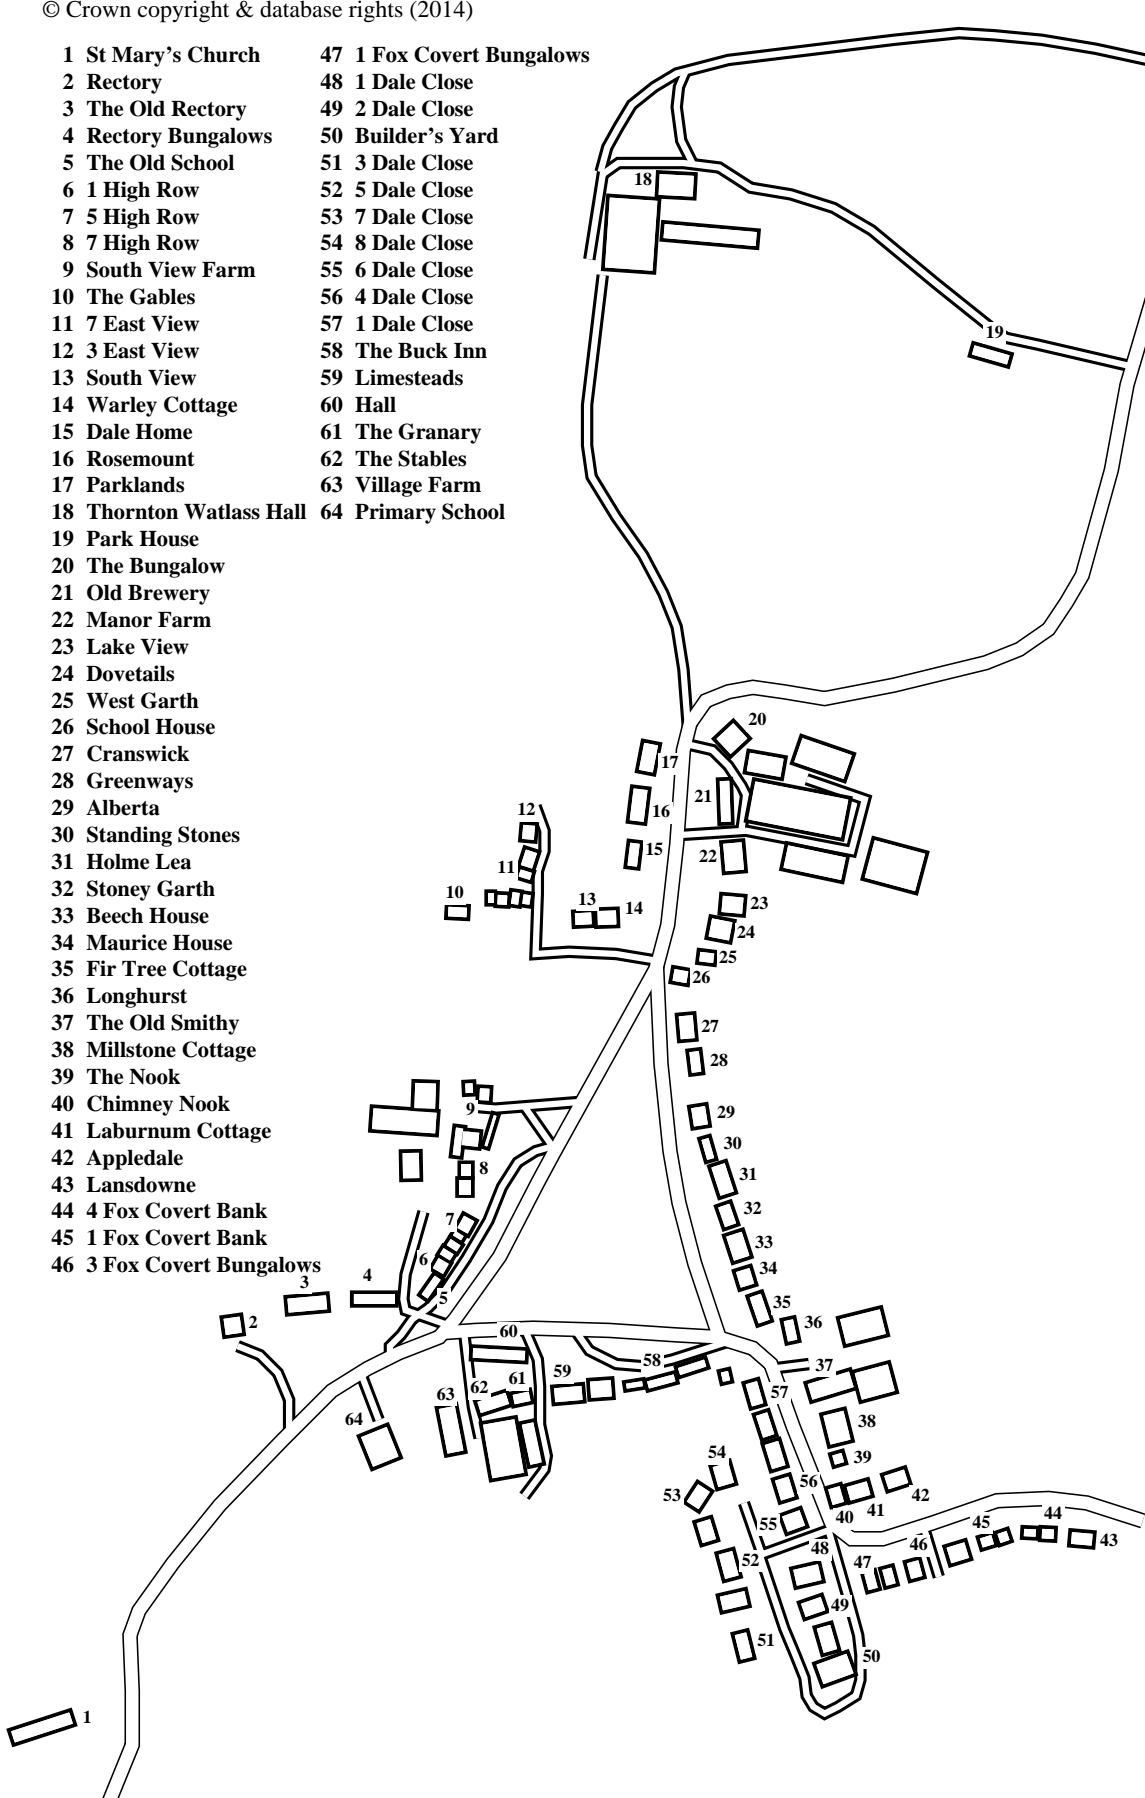

Thornton Watlass

Caution: This map has not yet been checked by residents.

There may be errors and omissions.

- 1 St Mary's Church
- 2 Rectory
- 3 The Old Rectory
- 4 Rectory Bungalows
- 5 The Old School
- 6 1 High Row
- 7 5 High Row
- 8 7 High Row
- 9 South View Farm
- 10 The Gables
- 11 7 East View
- 12 3 East View
- 13 South View
- 14 Warley Cottage
- 15 Dale Home
- 16 Rosemount
- 17 Parklands
- 18 Thornton Watlass Hall
- 19 Park House
- 20 The Bungalow
- 21 Old Brewery
- 22 Manor Farm
- 23 Lake View
- 24 Dovetails
- 25 West Garth
- 26 School House
- 27 Cranswick
- 28 Greenways
- 29 Alberta
- 30 Standing Stones
- 31 Holme Lea
- 32 Stoney Garth
- 33 Beech House
- 34 Maurice House
- 35 Fir Tree Cottage
- 36 Longhurst
- 37 The Old Smithy
- 38 Millstone Cottage
- 39 The Nook
- 40 Chimney Nook
- 41 Laburnum Cottage
- 42 Appledale
- 43 Lansdowne
- 44 4 Fox Covert Bank
- 45 1 Fox Covert Bank
- 46 3 Fox Covert Bungalows
- 47 1 Fox Covert Bungalows
- 48 1 Dale Close
- 49 2 Dale Close
- 50 Builder's Yard
- 51 3 Dale Close
- 52 5 Dale Close
- 53 7 Dale Close
- 54 8 Dale Close
- 55 6 Dale Close
- 56 4 Dale Close
- 57 1 Dale Close
- 58 The Buck Inn
- 59 Limesteads
- 60 Hall
- 61 The Granary
- 62 The Stables
- 63 Village Farm
- 64 Primary School