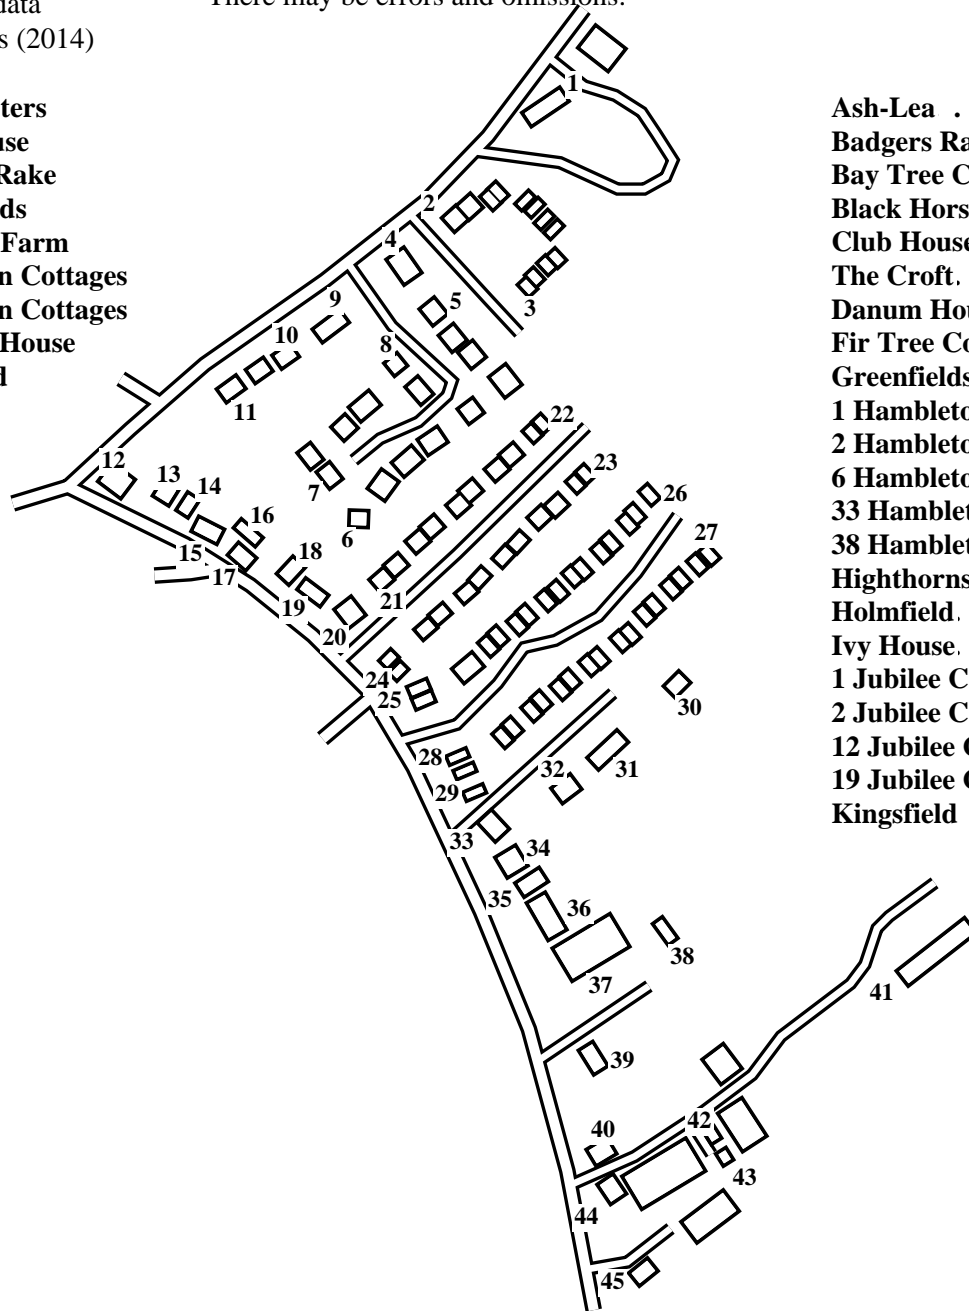

Tollerton (East)

Caution: This map has not yet been checked by residents.
There may be errors and omissions.

- 1 Station House
- 2 1 Station Court
- 3 3 Station Court
- 4 Fir Tree Cottage
- 5 1 Jubilee Court
- 6 19 Jubilee Court
- 7 12 Jubilee Court
- 8 2 Jubilee Court
- 9 Lynwood
- 10 Kingsfield
- 11 Old Orchard
- 12 Black Horse
- 13 Sunnyside
- 14 Kyle House
- 15 Sycamore Cottage
- 16 The Croft
- 17 Montrose Cottage
- 18 Ivy House
- 19 Orchard Way
- 20 Oberon
- 21 1 Kyle Close
- 22 19 Kyle Close
- 23 24 Kyle Close
- 24 2 Kyle Close
- 25 1 Hambleton View
- 26 33 Hambleton View
- 27 38 Hambleton View
- 28 6 Hambleton View
- 29 2 Hambleton View
- 30 Oak Trees
- 31 Highthorns
- 32 Bay Tree Cottage
- 33 The Meadows
- 34 Danum House
- 35 Ploughmans Cottage
- 36 Ash-Lea
- 37 The Roosters
- 38 Club House
- 39 Badgers Rake
- 40 Greenfields
- 41 Maltings Farm
- 42 2 Maltkiln Cottages
- 43 1 Maltkiln Cottages
- 44 Maltkiln House
- 45 Holmfield

- Ash-Lea 36
- Badgers Rake 39
- Bay Tree Cottage . . . 32
- Black Horse 12
- Club House. 38
- The Croft. 16
- Danum House 34
- Fir Tree Cottage. . . . 4
- Greenfields. 40
- 1 Hambleton View. . . 25
- 2 Hambleton View. . . 29
- 6 Hambleton View. . . 28
- 33 Hambleton View . . 26
- 38 Hambleton View . . 27
- Highthorns. 31
- Holmfield. 45
- Ivy House. 18
- 1 Jubilee Court 5
- 2 Jubilee Court 8
- 12 Jubilee Court. . . . 7
- 19 Jubilee Court. . . . 6
- Kingsfield 10
- 1 Kyle Close 21
- 2 Kyle Close 24
- 19 Kyle Close. 22
- 24 Kyle Close. 23
- Kyle House. 14
- Lynwood 9
- Maltings Farm. 41
- 1 Maltkiln Cottages . . 43
- 2 Maltkiln Cottages . . 42
- Maltkiln House 44
- The Meadows 33
- Montrose Cottage . . . 17
- Oak Trees 30
- Oberon 20
- Old Orchard. 11
- Orchard Way 19
- Ploughmans Cottage . . 35
- The Roosters. 37
- 1 Station Court 2
- 3 Station Court 3
- Station House 1
- Sunnyside 13
- Sycamore Cottage . . . 15