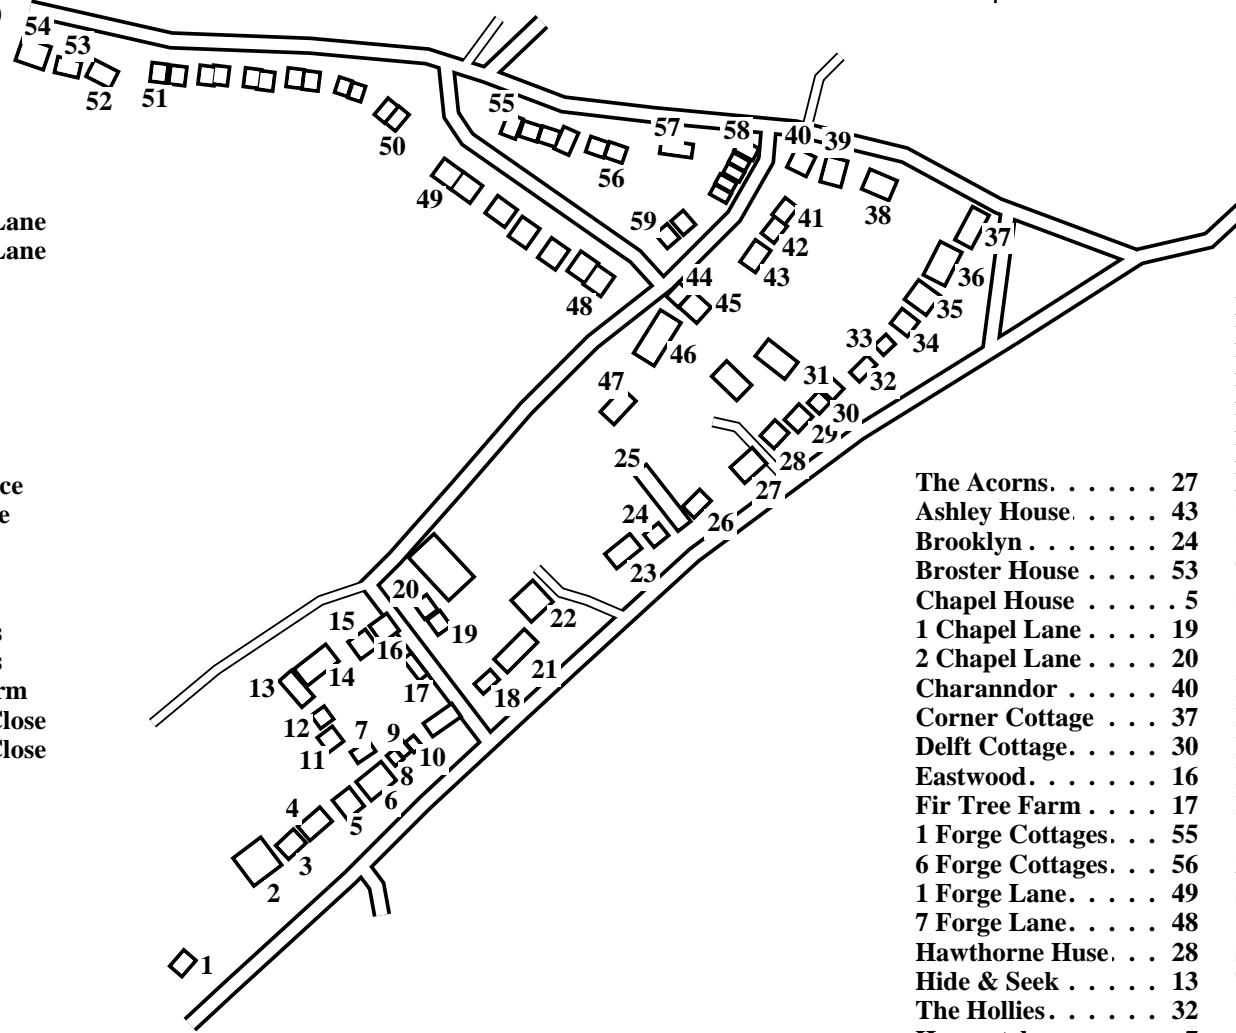

Tollerton (West)

Caution: This map has not yet been checked by residents.
There may be errors and omissions.

- 1 West Garth
- 2 Manor Lodge
- 3 Littleway
- 4 Lambert House
- 5 Chapel House
- 6 School House
- 7 Hopscotch
- 8 Ryedale
- 9 Rushyford
- 10 Kyle Cottage
- 11 1 School Cottages
- 12 2 School Cottages
- 13 Hide & Seek
- 14 The Old Orchard
- 15 Tollington House
- 16 Eastwood
- 17 Fir Tree Farm
- 18 Oak Lea House
- 19 1 Chapel Lane
- 20 2 Chapel Lane
- 21 Japonica House
- 22 Manor House
- 23 The Villa
- 24 Brooklyn
- 25 Rose Cottage
- 26 Syon Cottage
- 27 The Acorns
- 28 Hawthorne Huse
- 29 Orchard House
- 30 Delft Cottage
- 31 Rose Cottage
- 32 The Hollies
- 33 White House
- 34 Rockville
- 35 Mardale
- 36 Mapleview House
- 37 Corner Cottage
- 38 Tarlswood
- 39 Lyndhorn
- 40 Charanndor
- 41 1 Tennis Court Lane
- 42 2 Tennis Court Lane
- 43 Ashley House
- 44 Northolme
- 45 Southolme
- 46 Oakdene
- 47 The Laurels
- 48 7 Forge Lane
- 49 1 Forge Lane
- 50 12 Pinfold Terrace
- 51 1 Pinfold Terrace
- 52 Morgan Cottage
- 53 Broster House
- 54 Meadow View
- 55 1 Forge Cottages
- 56 6 Forge Cottages
- 57 White House Farm
- 58 1 White House Close
- 59 8 White House Close