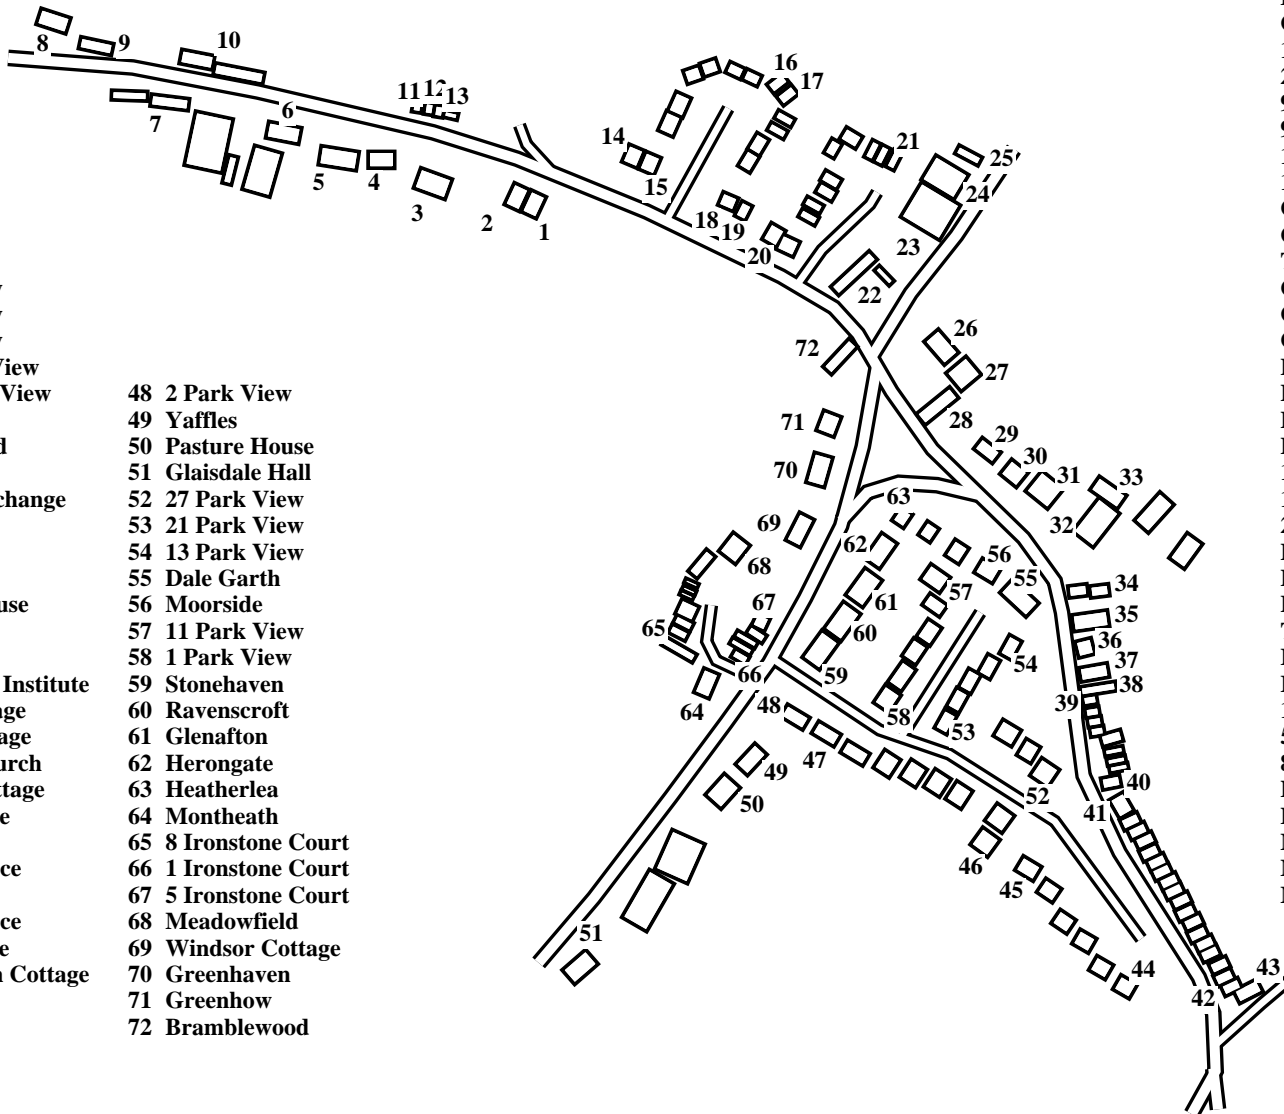

# Glaisdale (North)

Caution: This map has not yet been checked by residents.  
There may be errors and omissions.

- 1 Highbury
- 2 Hillcrest
- 3 Leahurst
- 4 Stoneleigh
- 5 Moorfoot House
- 6 Northgate
- 7 Lanes Farm
- 8 The Hurst
- 9 Ingleside
- 10 Stangoe
- 11 York Cottage
- 12 Mars Cottage
- 13 Redberry
- 14 1 Ghyll Brow
- 15 2 Ghyll Brow
- 16 9 Ghyll Brow
- 17 9a Ghyll Brow
- 18 13 Ghyll Brow
- 19 14 Ghyll Brow
- 20 1 Thorn Hill View
- 21 11 Thorn Hill View
- 22 Greenleigh
- 23 Builder's Yard
- 24 Garage
- 25 Telephone Exchange
- 26 Friars Field
- 27 Meadowcroft
- 28 The Green
- 29 Hawthorn House
- 30 Holly Lodge
- 31 Rowan Garth
- 32 The Robinson Institute
- 33 Institute Cottage
- 34 Arneside Cottage
- 35 Methodist Church
- 36 Woodbine Cottage
- 37 Waites Cottage
- 38 The Nook
- 39 28 High Terrace
- 40 Post Office
- 41 19 High Terrace
- 42 1 High Terrace
- 43 Hunters Moon Cottage
- 44 30 Park View
- 45 20 Park View
- 46 18 Park View
- 47 4 Park View

- 48 2 Park View
- 49 Yaffles
- 50 Pasture House
- 51 Glaisdale Hall
- 52 27 Park View
- 53 21 Park View
- 54 13 Park View
- 55 Dale Garth
- 56 Moorside
- 57 11 Park View
- 58 1 Park View
- 59 Stonehaven
- 60 Ravenscroft
- 61 Glenafton
- 62 Herongate
- 63 Heatherlea
- 64 Montheath
- 65 8 Ironstone Court
- 66 1 Ironstone Court
- 67 5 Ironstone Court
- 68 Meadowfield
- 69 Windsor Cottage
- 70 Greenhaven
- 71 Greenhow
- 72 Bramblewood