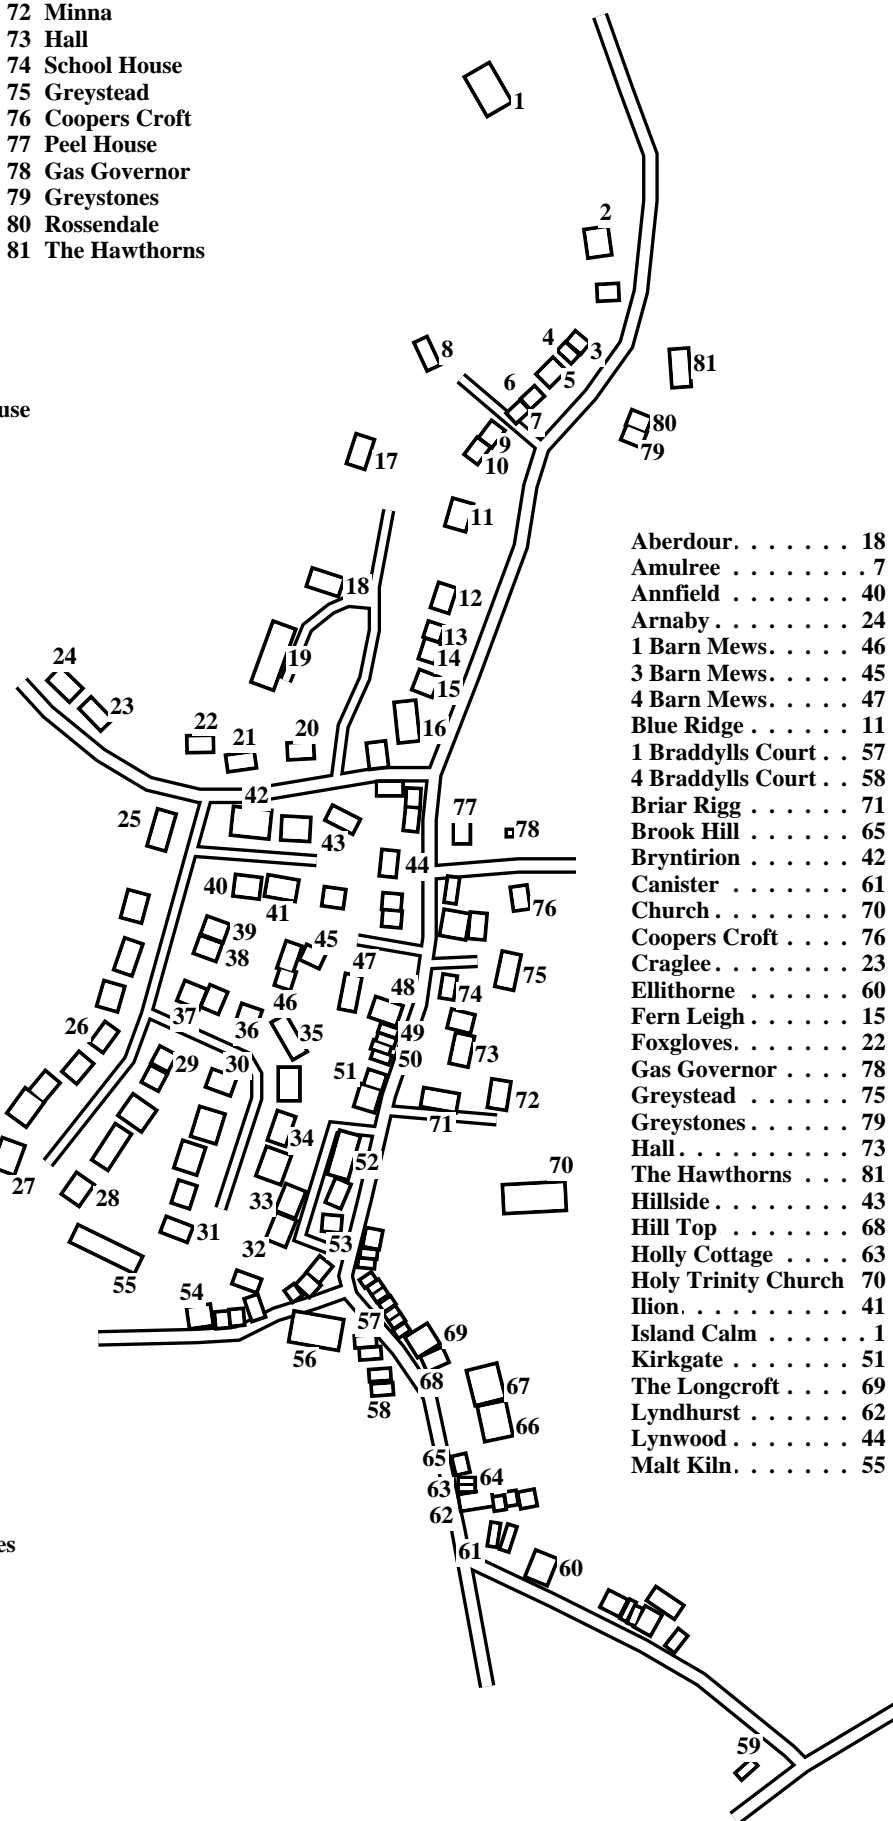

Bardsea

Caution: This map has not yet been checked by residents.

There may be errors and omissions.

- 1 Island Calm
- 2 Parklands
- 3 Whitwood
- 4 Woodside
- 5 Regent House
- 6 Park View
- 7 Amulree
- 8 The Oaks
- 9 Sorrel Bank
- 10 Uplands
- 11 Blue Ridge
- 12 Winton
- 13 Wayside
- 14 Rockwood
- 15 Fern Leigh
- 16 The Old Coach House
- 17 Pinewood
- 18 Aberdour
- 19 Whitestock
- 20 Rockside
- 21 Westwinds
- 22 Foxgloves
- 23 Craglee
- 24 Arnaby
- 25 2 Orchard Road
- 26 10 Orchard Road
- 27 18 Orchard Road
- 28 13 Orchard Road
- 29 5 Orchard Road
- 30 2 Orchard Close
- 31 10 Orchard Close
- 32 19 Orchard Close
- 33 15 Orchard Close
- 34 11 Orchard Close
- 35 7 Orchard Close
- 36 5 Orchard Close
- 37 1 Orchard Close
- 38 3 Orchard Road
- 39 1 Orchard Road
- 40 Annfield
- 41 Ilion
- 42 Bryntirion
- 43 Hillside
- 44 Lynwood
- 45 3 Barn Mews
- 46 1 Barn Mews
- 47 4 Barn Mews
- 48 Ship Inn
- 49 4 School View
- 50 1 School View
- 51 Kirkgate
- 52 The Yews
- 53 Wind Whistle
- 54 Wood View
- 55 Malt Kiln
- 56 Public House
- 57 1 Braddylls Court
- 58 4 Braddylls Court
- 59 Public Conveniences
- 60 Ellithorne
- 61 Canister
- 62 Lyndhurst
- 63 Holly Cottage
- 64 Sandacre Cottage
- 65 Brook Hill
- 66 The Old Vicarage
- 67 Willow House
- 68 Hill Top
- 69 The Longcroft
- 70 Holy Trinity Church
- 71 Briar Rigg