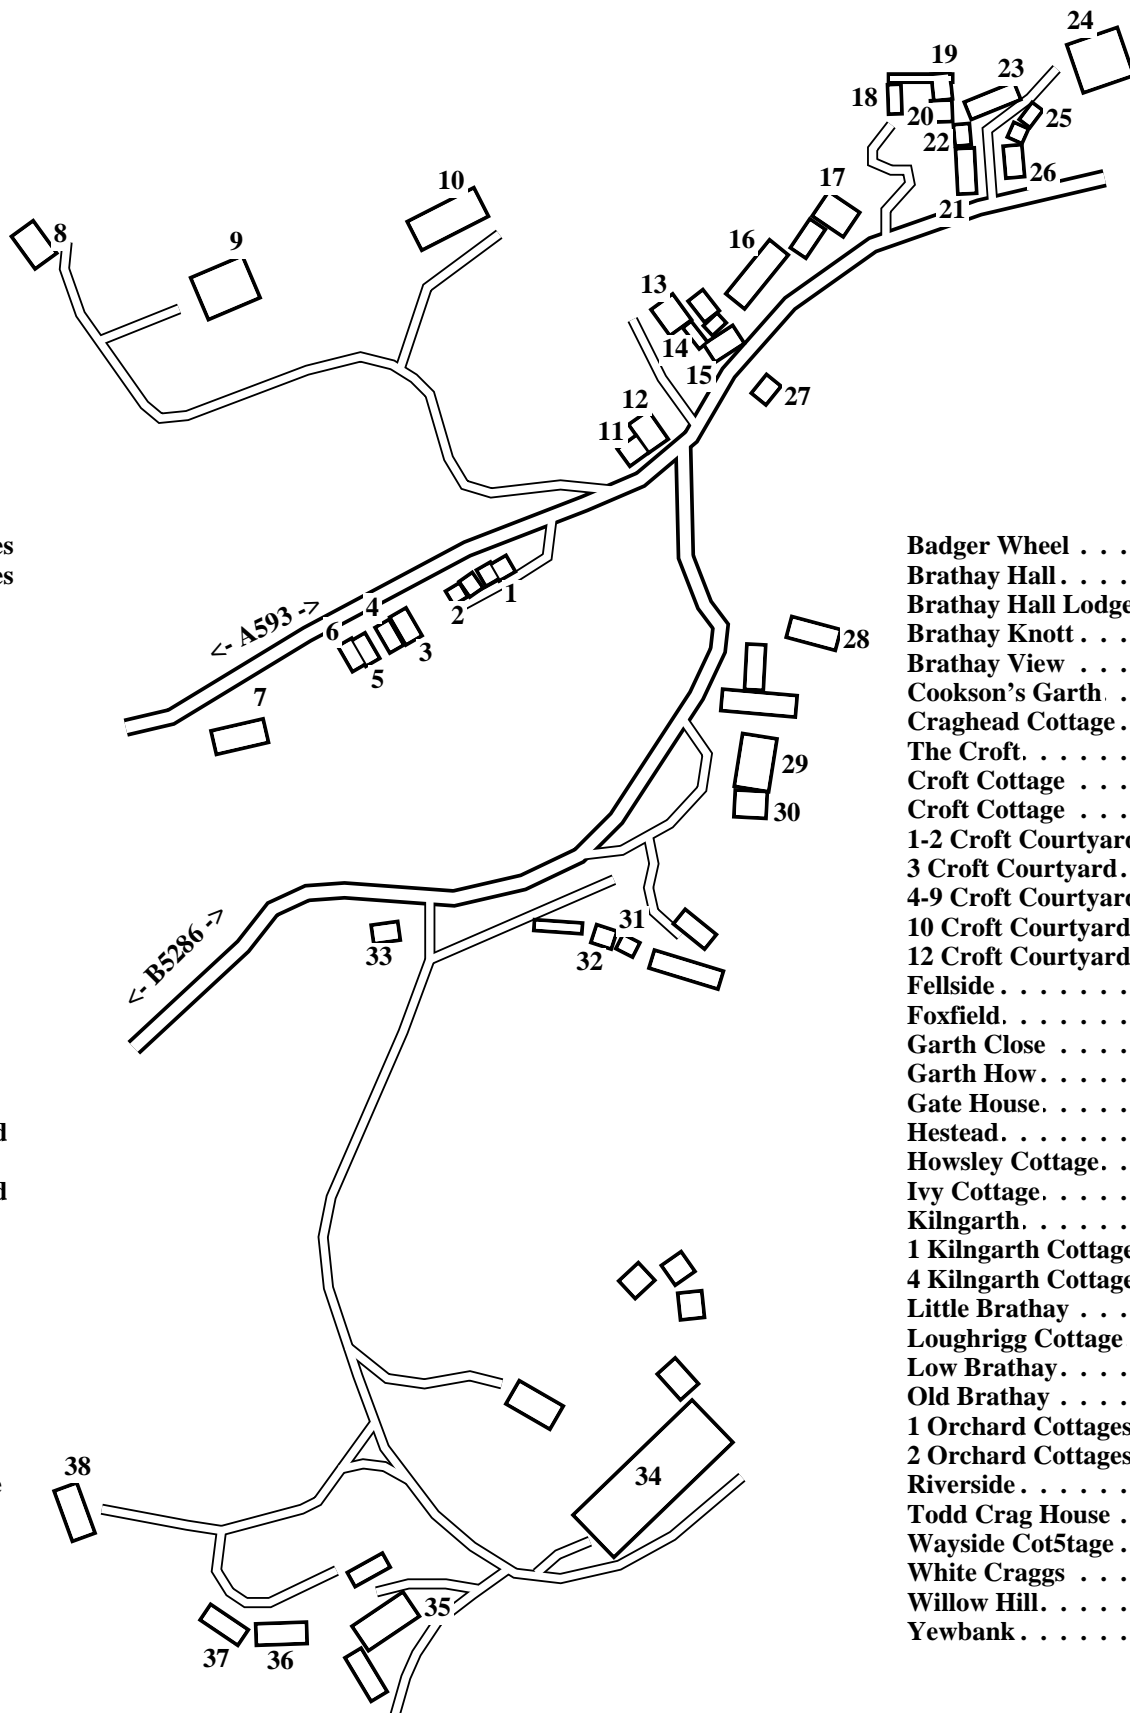

Clappersgate

Caution: This map has not yet been checked by residents.
There may be errors and omissions.

- 1 1 Kilngarth Cottages
- 2 4 Kilngarth Cottages
- 3 Brathay View
- 4 Kilngarth
- 5 Riverside
- 6 Cookson's Garth
- 7 Badger Wheel
- 8 Loughrigg Cottage
- 9 White Craggs
- 10 Foxfield
- 11 Todd Crag House
- 12 Craghead Cottage
- 13 Ivy Cottage
- 14 Willow Hill
- 15 Wayside Cot5tage
- 16 Howsley Cottage
- 17 Gate House
- 18 Croft Cottage
- 19 Fellside
- 20 Croft Cottage
- 21 1-2 Croft Courtyard
- 22 3 Croft Courtyard
- 23 4-9 Croft Courtyard
- 24 The Croft
- 25 10 Croft Courtyard
- 26 12 Croft Courtyard
- 27 Yewbank
- 28 Low Brathay
- 29 Old Brathay
- 30 Little Brathay
- 31 1 Orchard Cottages
- 32 2 Orchard Cottages
- 33 Brathay Hall Lodge
- 34 Brathay Hall
- 35 Hestead
- 36 Garth Close
- 37 Garth How
- 38 Brathay Knott

- Badger Wheel 7
- Brathay Hall. 34
- Brathay Hall Lodge. 33
- Brathay Knott 38
- Brathay View 3
- Cookson's Garth. 6
- Craghead Cottage. . 12
- The Croft. 24
- Croft Cottage 20
- Croft Cottage 18
- 1-2 Croft Courtyard. 21
- 3 Croft Courtyard. . 22
- 4-9 Croft Courtyard. 23
- 10 Croft Courtyard . 25
- 12 Croft Courtyard . 26
- Fellside. 19
- Foxfield. 10
- Garth Close 36
- Garth How. 37
- Gate House. 17
- Hestead. 35
- Howsley Cottage. . . 16
- Ivy Cottage. 13
- Kilngarth. 4
- 1 Kilngarth Cottages . 1
- 4 Kilngarth Cottages . 2
- Little Brathay 30
- Loughrigg Cottage . . 8
- Low Brathay. 28
- Old Brathay 29
- 1 Orchard Cottages . 31
- 2 Orchard Cottages . 32
- Riverside 5
- Todd Crag House . . 11
- Wayside Cot5tage . . 15
- White Craggs 9
- Willow Hill. 14
- Yewbank 27