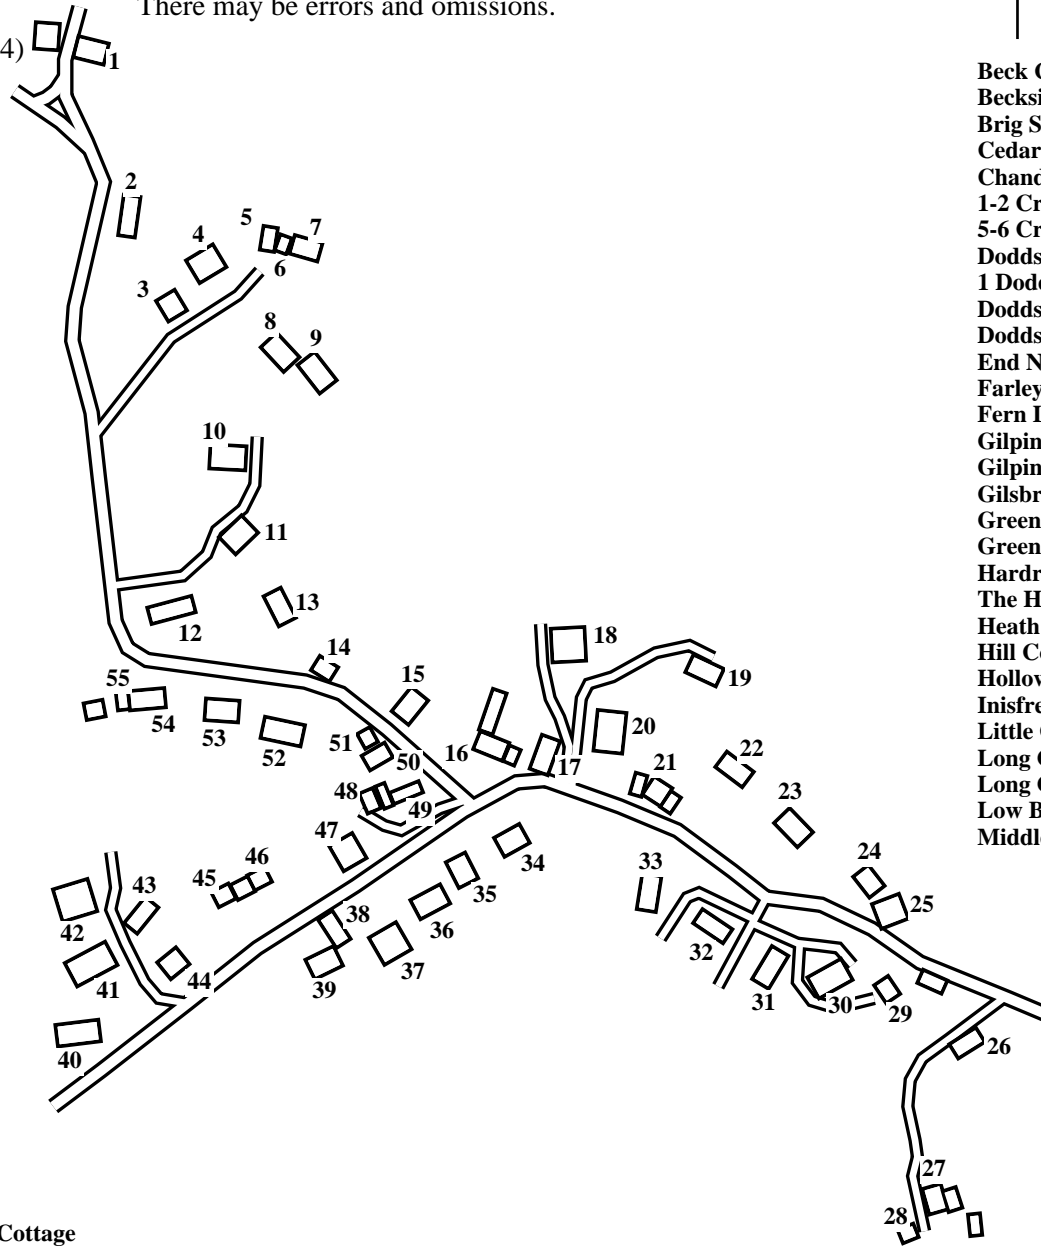

# Crosthwaite

Caution: This map has not yet been checked by residents.  
There may be errors and omissions.

- 1 Hardriggs
- 2 Beck Cottage
- 3 Skelcies Cottage
- 4 Nook Orchard
- 5 End Nook Barn
- 6 Nook Barn
- 7 The Nook
- 8 Gilsbrook
- 9 Soreby
- 10 Dodds Howe
- 11 Dodds Howe Barn
- 12 Becksides
- 13 1 Dodds Howe
- 14 Dodds Howe Cottage
- 15 Rose Cottage
- 16 West View
- 17 White Beck
- 18 Redwood House
- 19 Heath Cottage
- 20 Little Orchard
- 21 Oakwood
- 22 The Hayloft
- 23 Rock Wood
- 24 Wood Yeat Stables
- 25 Wood Yeat
- 26 Hollow Clue
- 27 Long Green Cottage
- 28 Long Green
- 29 Farley Cottage
- 30 Willow Beck
- 31 Cedar Lodge
- 32 Chandlers
- 33 Spindlewood
- 34 Fern Lea
- 35 The Vicarage
- 36 Schiehallion
- 37 Orchard House
- 38 Gilpin Green Barn
- 39 Green Farm
- 40 Spring Cottage
- 41 Wood Ghyll
- 42 Wateredge
- 43 Inisfree
- 44 Low Beck
- 45 1-2 Cross Howe
- 46 5-6 Cross Howe
- 47 Tower Hill
- 48 Rock Cottage
- 49 Hill Cottage