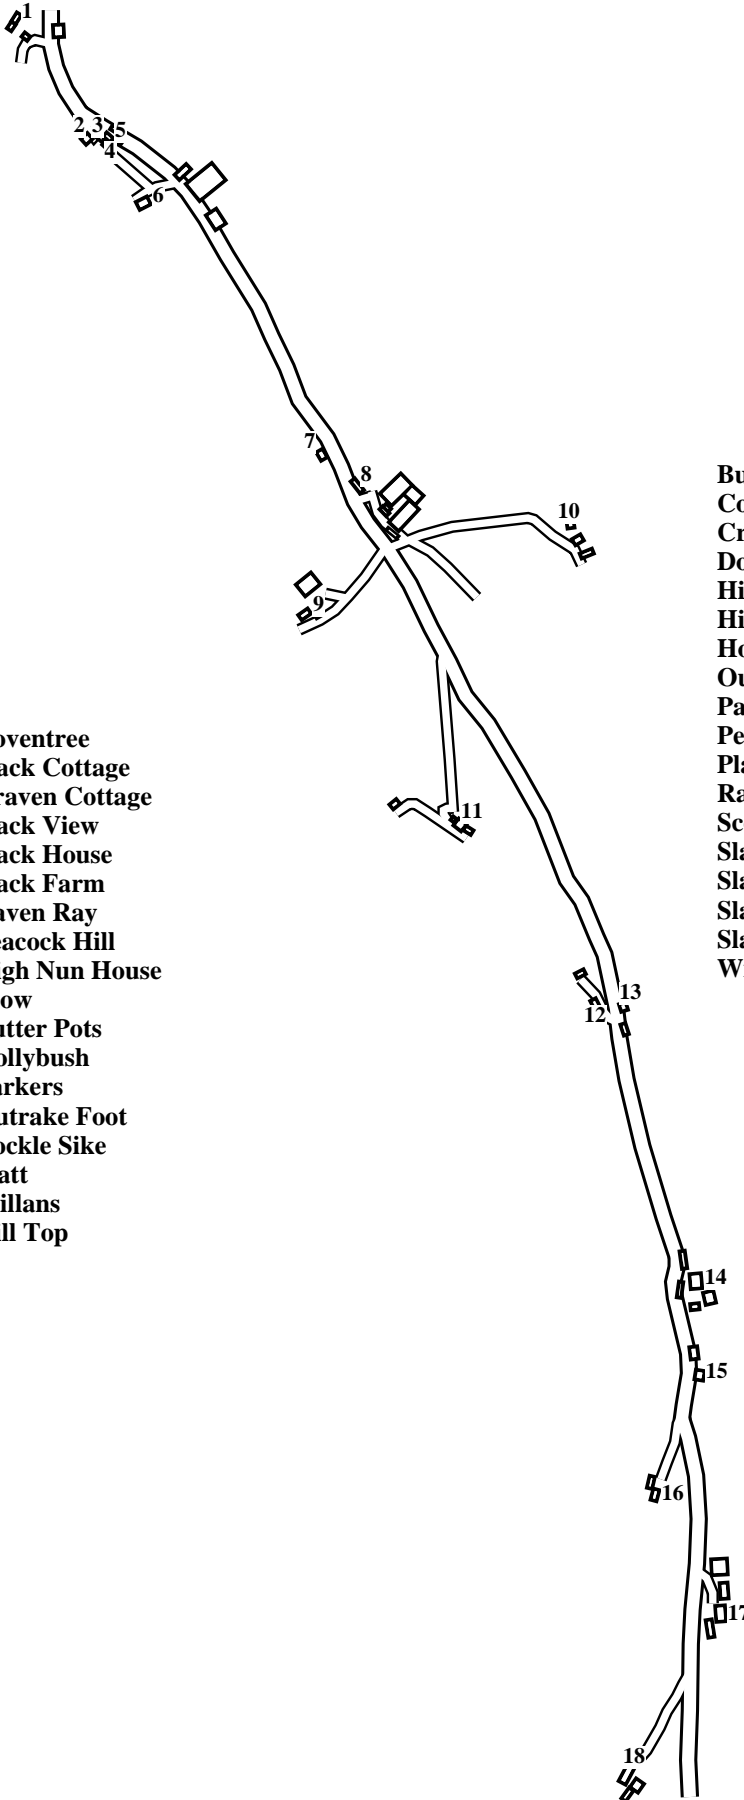

Deepdale

Caution: This map has not yet been checked by residents.
There may be errors and omissions.

- 1 Coventree
- 2 Slack Cottage
- 3 Craven Cottage
- 4 Slack View
- 5 Slack House
- 6 Slack Farm
- 7 Raven Ray
- 8 Peacock Hill
- 9 High Nun House
- 10 Scow
- 11 Butter Pots
- 12 Hollybush
- 13 Parkers
- 14 Outrake Foot
- 15 Dockle Sike
- 16 Platt
- 17 Willans
- 18 Hill Top

- Butter Pots . . . 11
- Coventree 1
- Craven Cottage . 3
- Dockle Sike. . . 15
- High Nun House. 9
- Hill Top. 18
- Hollybush . . . 12
- Outrake Foot. . 14
- Parkers. 13
- Peacock Hill . . . 8
- Platt. 16
- Raven Ray 7
- Scow 10
- Slack Cottage . . 2
- Slack Farm. . . . 6
- Slack House . . . 5
- Slack View 4
- Willans 17