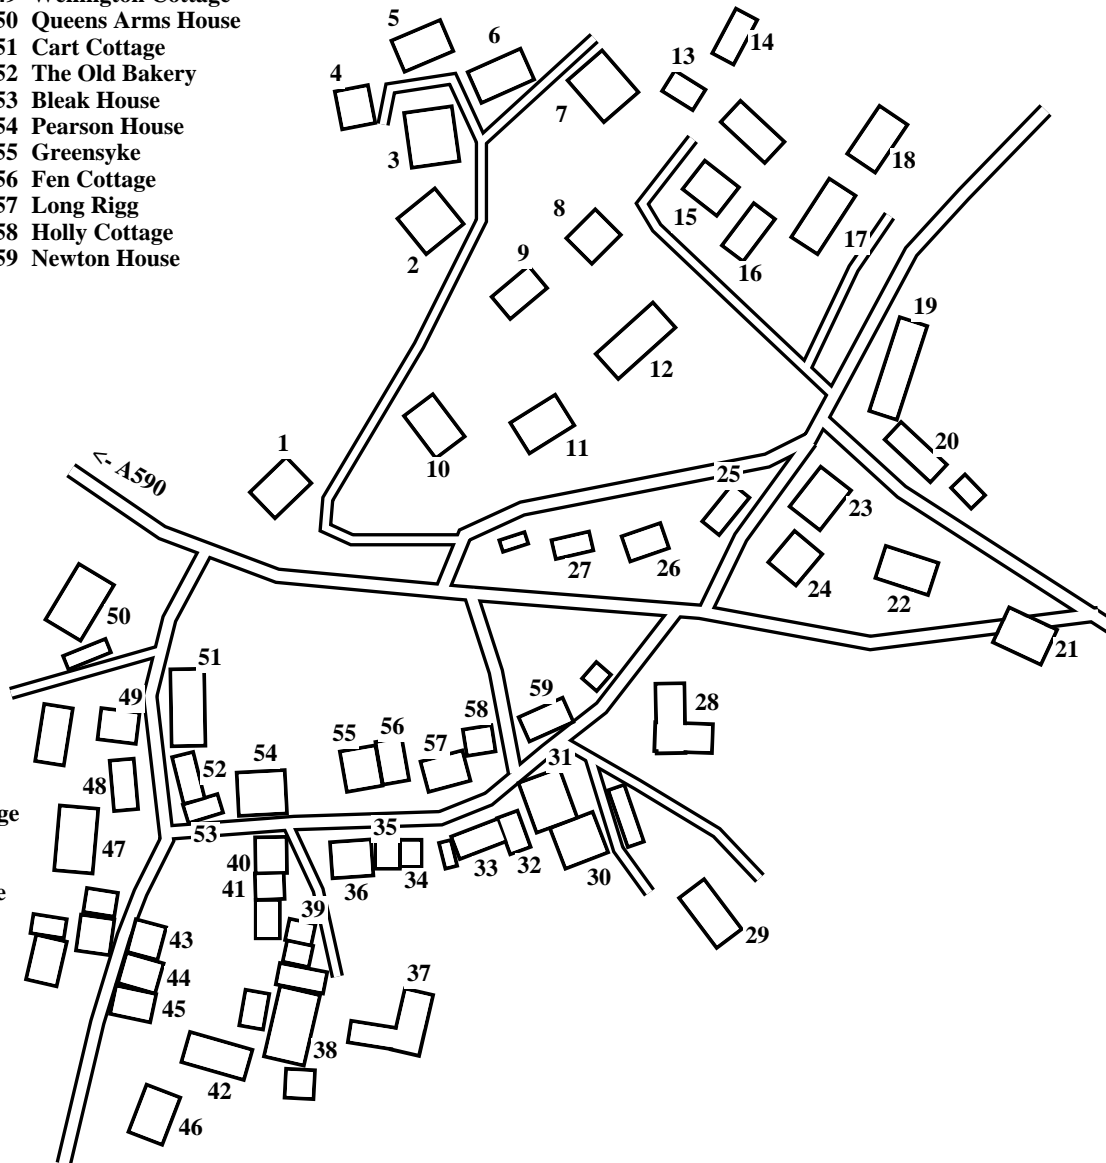

High Newton

Caution: This map has not yet been checked by residents.
There may be errors and omissions.

- 1 Hill Foot
- 2 Hill View
- 3 Lancashire View
- 4 Hill Top Barn
- 5 Hill Top
- 6 Hill Thwaite
- 7 Fell Foot
- 8 Sunny Bank
- 9 Hillgarth
- 10 The Lowthers
- 11 The Hall
- 12 Bramley Villa
- 13 Brow Side
- 14 Browside Barn
- 15 Pablo's Ground
- 16 The Spruces
- 17 Watery Lots
- 18 Mickleden
- 19 The Crown
- 20 Crown Cottage
- 21 Finbarrow Lodge
- 22 The Coach House
- 23 Newton Lodge
- 24 Calabash
- 25 Rose Cottage
- 26 Daville
- 27 Keighley
- 28 Bank Close
- 29 Cherrydene
- 30 Bally Noa Ard
- 31 Swallows Barn
- 32 Newton Farm Cottage
- 33 Glendene
- 34 Jasmine Cottage
- 35 Newton Hall Cottage
- 36 Newton Hall
- 37 Newton Hall Farm
- 38 5 The Yard
- 39 2 The Yard
- 40 1 The Yard
- 41 Yan Yard
- 42 Ream House
- 43 3 High House
- 44 2 High House
- 45 1 High House
- 46 Greenacres
- 47 The Post House
- 48 Lane Cottage

- 49 Wellington Cottage
- 50 Queens Arms House
- 51 Cart Cottage
- 52 The Old Bakery
- 53 Bleak House
- 54 Pearson House
- 55 Greensyke
- 56 Fen Cottage
- 57 Long Rigg
- 58 Holly Cottage
- 59 Newton House