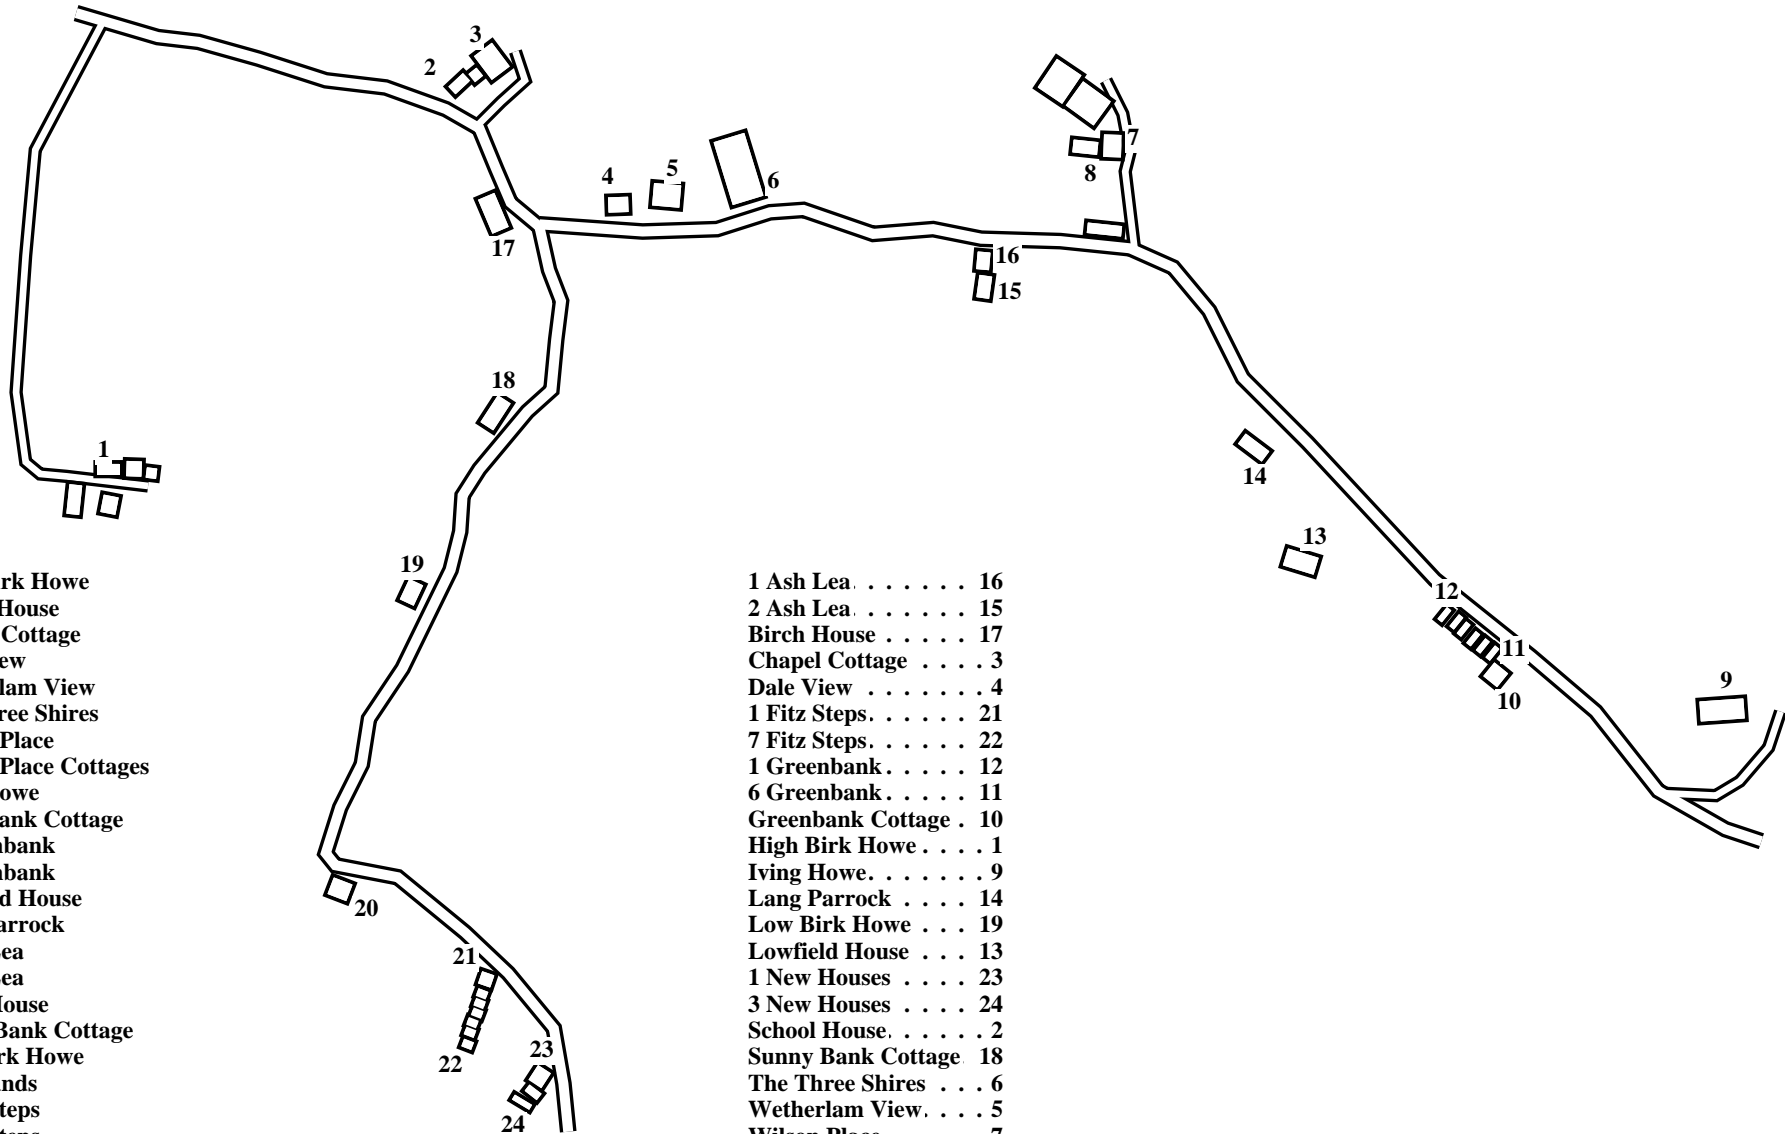

Little Langdale

Caution: This map has not yet been checked by residents.
There may be errors and omissions.

- 1 High Birk Howe
- 2 School House
- 3 Chapel Cottage
- 4 Dale View
- 5 Wetherlam View
- 6 The Three Shires
- 7 Wilson Place
- 8 Wilson Place Cottages
- 9 Iving Howe
- 10 Greenbank Cottage
- 11 6 Greenbank
- 12 1 Greenbank
- 13 Lowfield House
- 14 Lang Parrock
- 15 2 Ash Lea
- 16 1 Ash Lea
- 17 Birch House
- 18 Sunny Bank Cottage
- 19 Low Birk Howe
- 20 Woodlands
- 21 1 Fitz Steps
- 22 7 Fitz Steps
- 23 1 New Houses
- 24 3 New Houses

- 1 Ash Lea 16
- 2 Ash Lea 15
- Birch House 17
- Chapel Cottage 3
- Dale View 4
- 1 Fitz Steps. 21
- 7 Fitz Steps. 22
- 1 Greenbank. 12
- 6 Greenbank. 11
- Greenbank Cottage . 10
- High Birk Howe 1
- Iving Howe. 9
- Lang Parrock 14
- Low Birk Howe 19
- Lowfield House 13
- 1 New Houses 23
- 3 New Houses 24
- School House. 2
- Sunny Bank Cottage. 18
- The Three Shires 6
- Wetherlam View. 5
- Wilson Place. 7
- Wilson Place Cottages. 8
- Woodlands. 20