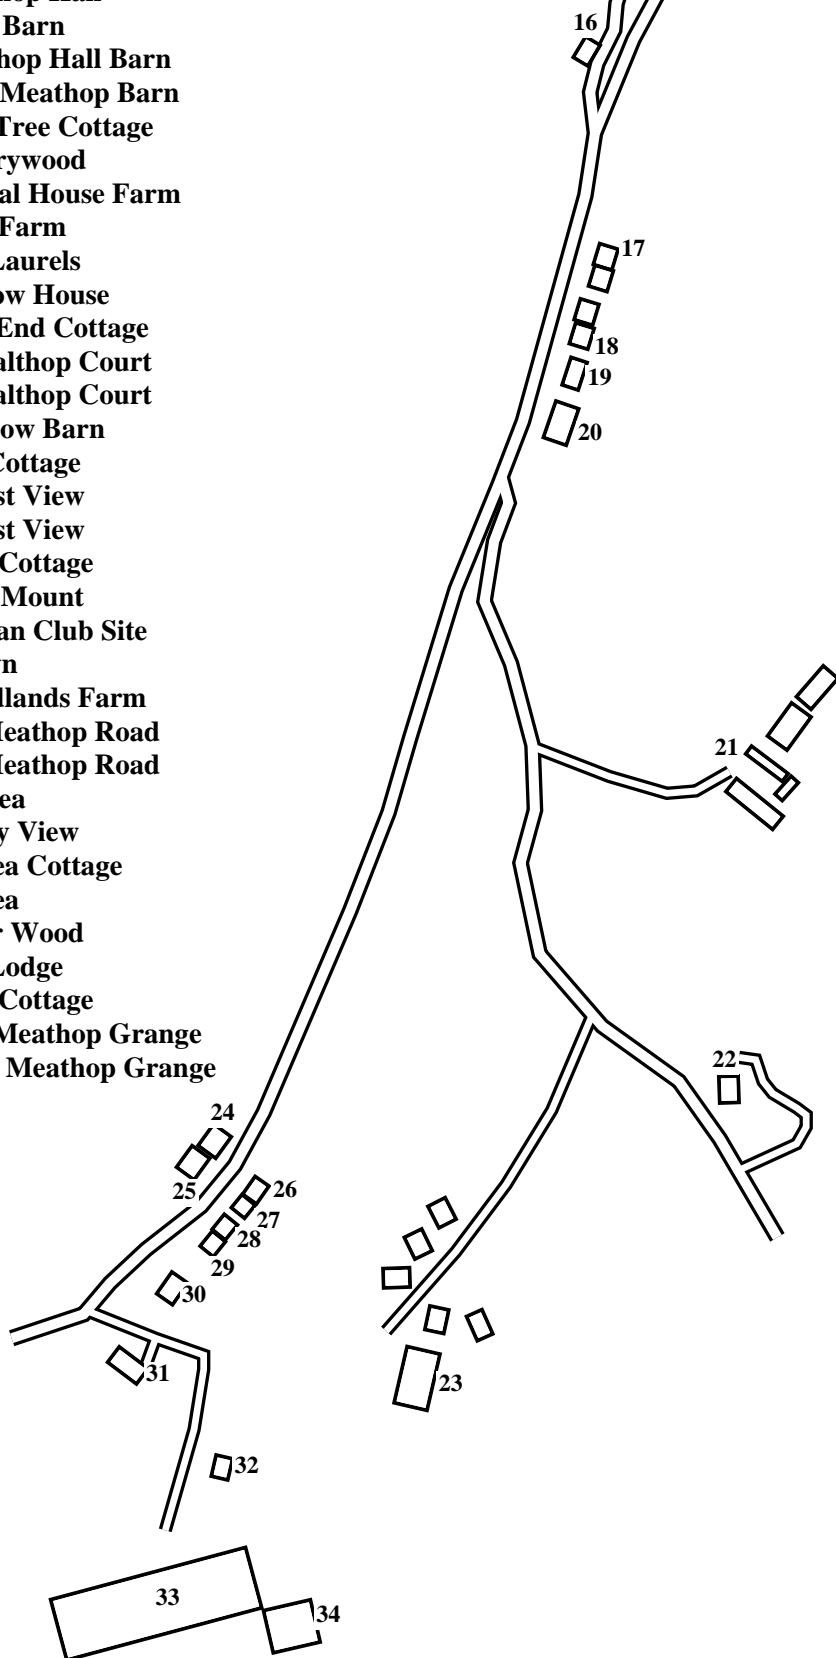

# Meathop

Caution: This map has not yet been checked by residents.

There may be errors and omissions.

- 1 Meathop Hall Cottage
- 2 Meathop Hall
- 3 Lady Barn
- 4 Meathop Hall Barn
- 5 High Meathop Barn
- 6 Yew Tree Cottage
- 7 Cherrywood
- 8 Kendal House Farm
- 9 Kate Farm
- 10 The Laurels
- 11 Barrow House
- 12 Row End Cottage
- 13 4 Mealthop Court
- 14 1 Mealthop Court
- 15 Winnow Barn
- 16 Fell Cottage
- 17 1 West View
- 18 4 West View
- 19 Glen Cottage
- 20 Crag Mount
- 21 Caavan Club Site
- 22 Ashlyn
- 23 Woodlands Farm
- 24 1-2 Meathop Road
- 25 3-4 Meathop Road
- 26 Fernlea
- 27 Sunny View
- 28 Oaklea Cottage
- 29 Albhea
- 30 Silver Wood
- 31 The Lodge
- 32 Rose Cottage
- 33 1-19 Meathop Grange
- 34 20-25 Meathop Grange

- Albhea . . . . . 29
- Ashlyn . . . . . 22
- Barrow House . . . . . 11
- Caavan Club Site . . . . . 21
- Cherrywood . . . . . 7
- Crag Mount . . . . . 20
- Fell Cottage . . . . . 16
- Fernlea . . . . . 26
- Glen Cottage . . . . . 19
- High Meathop Barn . . . . . 5
- Kate Farm . . . . . 9
- Kendal House Farm . . . . . 8
- Lady Barn . . . . . 3
- The Laurels . . . . . 10
- The Lodge . . . . . 31
- 1 Mealthop Court . . . . . 14
- 4 Mealthop Court . . . . . 13
- 1-19 Meathop Grange . . . . . 33
- 20-25 Meathop Grange . . . . . 34
- Meathop Hall . . . . . 2
- Meathop Hall Barn . . . . . 4
- Meathop Hall Cottage . . . . . 1
- 1-2 Meathop Road . . . . . 24
- 3-4 Meathop Road . . . . . 25
- Oaklea Cottage . . . . . 28
- Rose Cottage . . . . . 32
- Row End Cottage . . . . . 12
- Silver Wood . . . . . 30
- Sunny View . . . . . 27
- 1 West View . . . . . 17
- 4 West View . . . . . 18
- Winnow Barn . . . . . 15
- Woodlands Farm . . . . . 23
- Yew Tree Cottage . . . . . 6