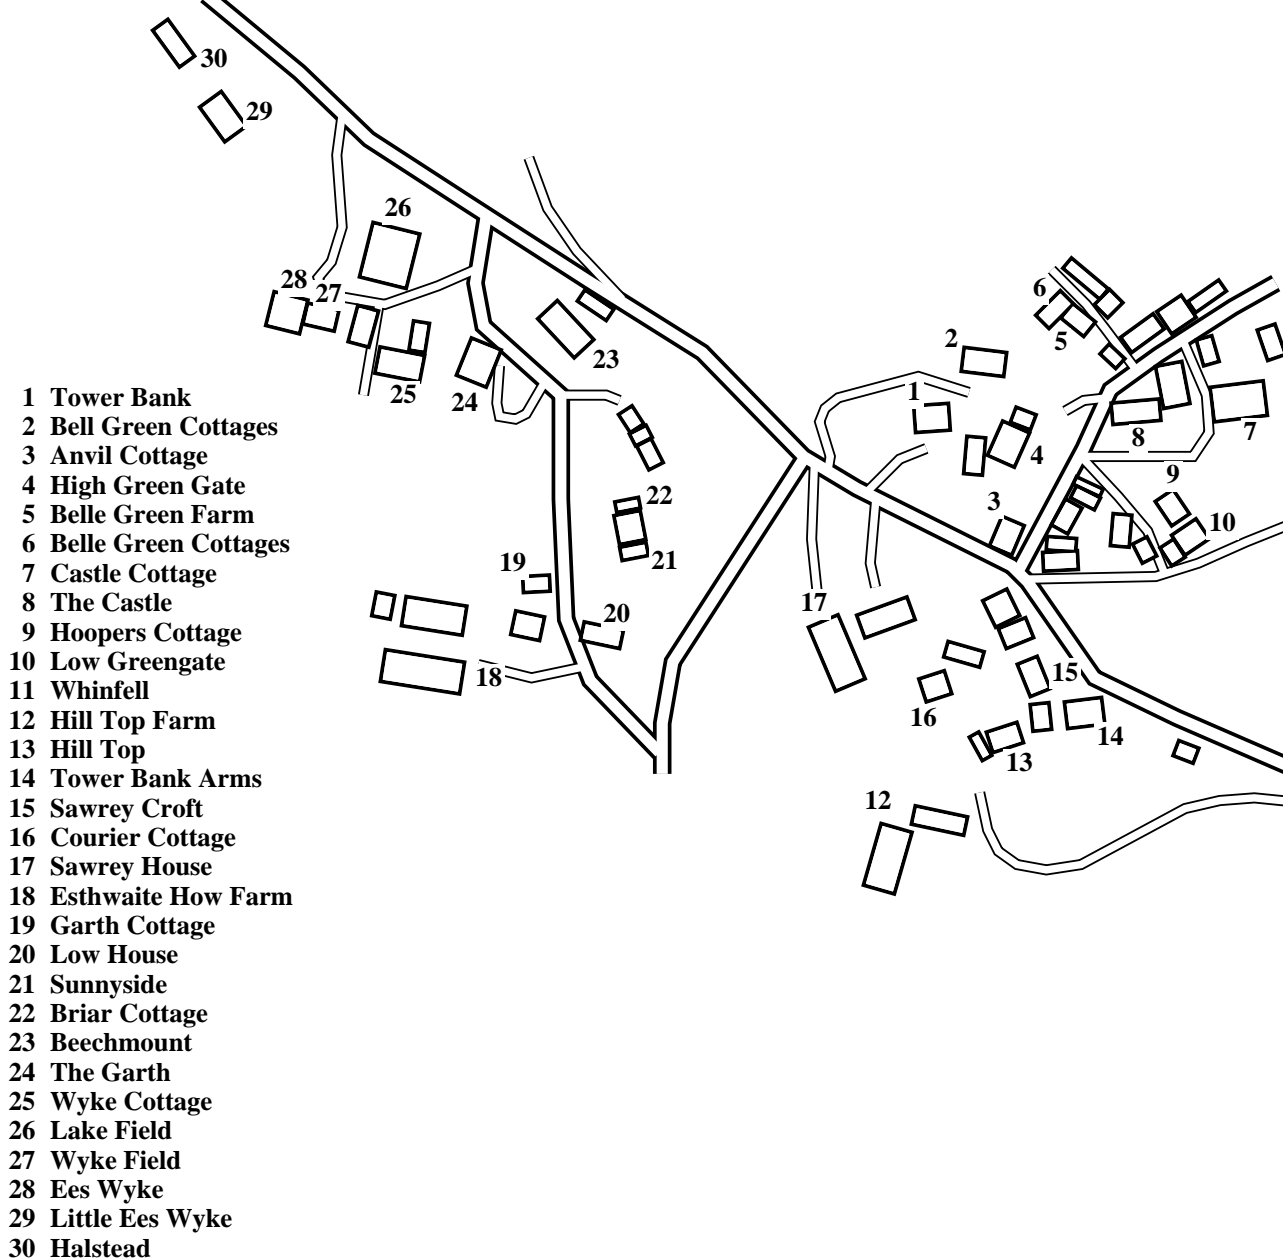

# Near Sawrey

Caution: This map has not yet been checked by residents.  
There may be errors and omissions.

Anvil Cottage . . . . . 3	Low House . . . . . 20
Beechmount . . . . . 23	Sawrey Croft . . . . . 15
Belle Green Cottages . 6	Sawrey House . . . . . 17
Belle Green Farm . . . 5	Sunnyside . . . . . 21
Bell Green Cottages . . 2	Tower Bank . . . . . 1
Briar Cottage . . . . . 22	Tower Bank Arms. . 14
The Castle . . . . . 8	Whinfell . . . . . 11
Castle Cottage . . . . . 7	Wyke Cottage . . . . . 25
Courier Cottage . . . . 16	Wyke Field. . . . . 27
Ees Wyke. . . . . 28	
Esthwaite How Farm 18	
The Garth . . . . . 24	
Garth Cottage . . . . . 19	
Halstead . . . . . 30	
High Green Gate . . . . 4	
Hill Top . . . . . 13	
Hill Top Farm . . . . . 12	
Hoopers Cottage. . . . . 9	
Lake Field . . . . . 26	
Little Ees Wyke . . . . 29	
Low Greengate . . . . . 10	

- 1 Tower Bank
- 2 Bell Green Cottages
- 3 Anvil Cottage
- 4 High Green Gate
- 5 Belle Green Farm
- 6 Belle Green Cottages
- 7 Castle Cottage
- 8 The Castle
- 9 Hoopers Cottage
- 10 Low Greengate
- 11 Whinfell
- 12 Hill Top Farm
- 13 Hill Top
- 14 Tower Bank Arms
- 15 Sawrey Croft
- 16 Courier Cottage
- 17 Sawrey House
- 18 Esthwaite How Farm
- 19 Garth Cottage
- 20 Low House
- 21 Sunnyside
- 22 Briar Cottage
- 23 Beechmount
- 24 The Garth
- 25 Wyke Cottage
- 26 Lake Field
- 27 Wyke Field
- 28 Ees Wyke
- 29 Little Ees Wyke
- 30 Halstead