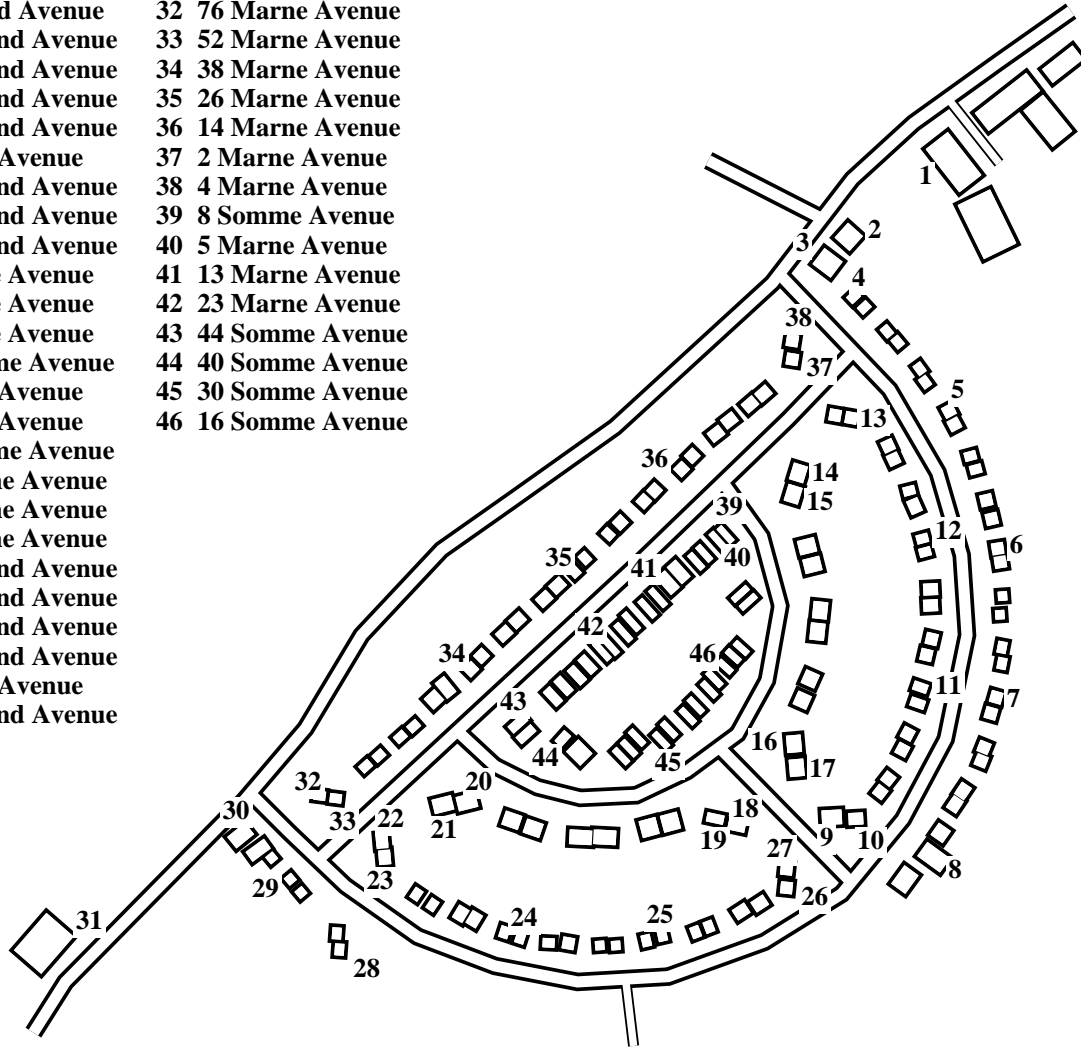

Ravenstow

Caution: This map has not yet been checked by residents.
There may be errors and omissions.

- 1 Mire Side Farm
- 2 The Stores
- 3 Storr House
- 4 3 Jutland Avenue
- 5 15 Jutland Avenue
- 6 27 Jutland Avenue
- 7 39 Jutland Avenue
- 8 53 Jutland Avenue
- 9 3 Arras Avenue
- 10 40 Jutland Avenue
- 11 28 Jutland Avenue
- 12 16 Jutland Avenue
- 13 6 Marne Avenue
- 14 3 Marne Avenue
- 15 1 Marne Avenue
- 16 15 Somme Avenue
- 17 1 Arras Avenue
- 18 2 Arras Avenue
- 19 17 Somme Avenue
- 20 31 Marne Avenue
- 21 37 Marne Avenue
- 22 39 Marne Avenue
- 23 76 Jutland Avenue
- 24 64 Jutland Avenue
- 25 52 Jutland Avenue
- 26 42 Jutland Avenue
- 27 4 Arras Avenue
- 28 55 Jutland Avenue
- 29 61 Jutland Avenue
- 30 Poachers Rest
- 31 Club
- 32 76 Marne Avenue
- 33 52 Marne Avenue
- 34 38 Marne Avenue
- 35 26 Marne Avenue
- 36 14 Marne Avenue
- 37 2 Marne Avenue
- 38 4 Marne Avenue
- 39 8 Somme Avenue
- 40 5 Marne Avenue
- 41 13 Marne Avenue
- 42 23 Marne Avenue
- 43 44 Somme Avenue
- 44 40 Somme Avenue
- 45 30 Somme Avenue
- 46 16 Somme Avenue