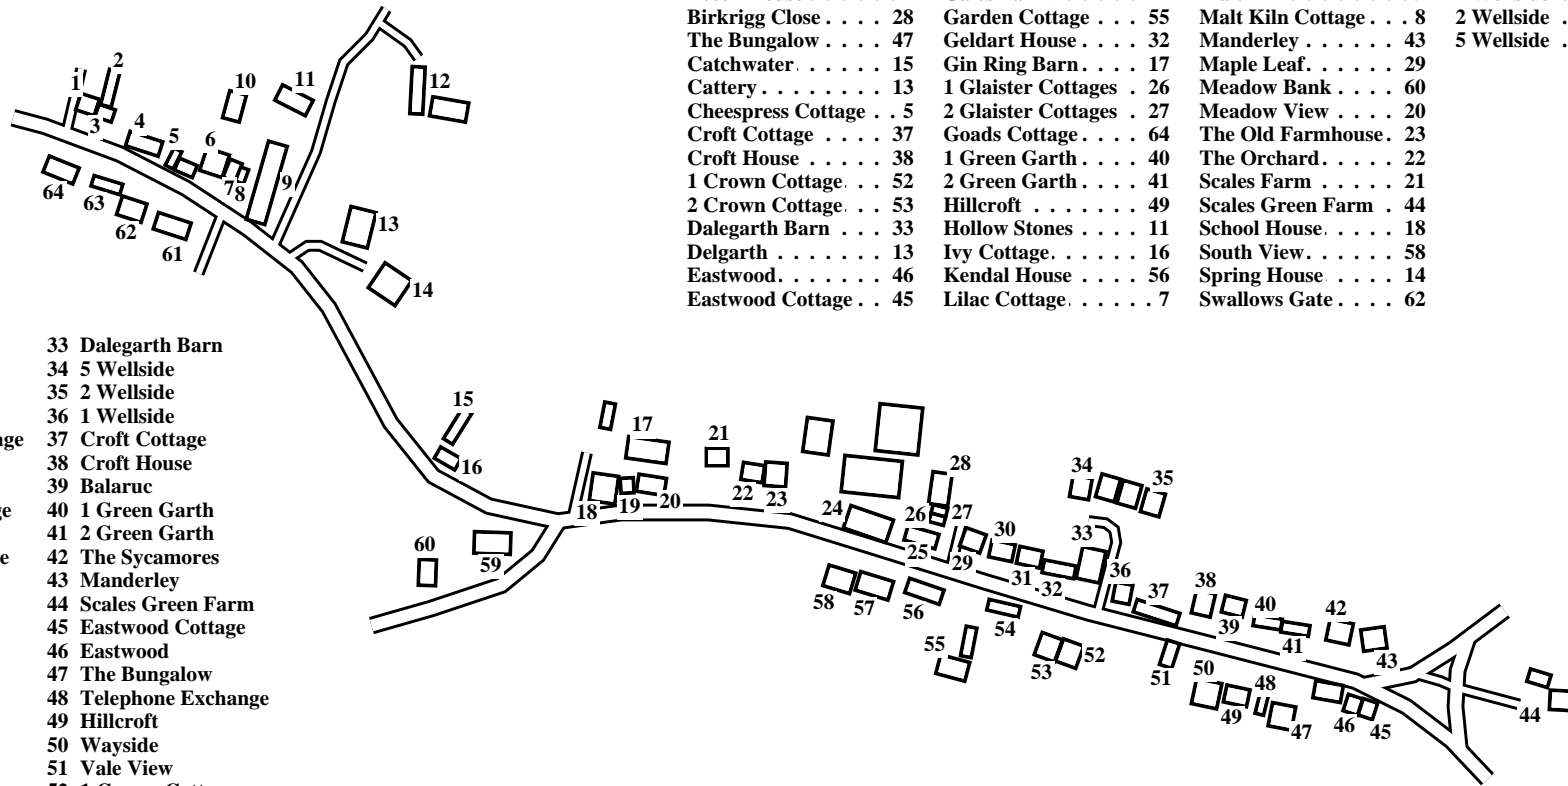

Scales

Caution: This map has not yet been checked by residents.
There may be errors and omissions.

- 1 Beech House
- 2 2 Beech Cottage
- 3 1 Beech Cottage
- 4 Low Barn House
- 5 Cheespress Cottage
- 6 Floch Farm
- 7 Lilac Cottage
- 8 Malt Kiln Cottage
- 9 Malt Kiln
- 10 Flosch Field House
- 11 Hollow Stones
- 12 Aurora Park
- 13 Delgarth
- 14 Spring House
- 15 Catchwater
- 16 Ivy Cottage
- 17 Gin Ring Barn
- 18 School House
- 19 Fairfield
- 20 Meadow View
- 21 Scales Farm
- 22 The Orchard
- 23 The Old Farmhouse
- 24 Gales Farm
- 25 Walnut House
- 26 1 Glaister Cottages
- 27 2 Glaister Cottages
- 28 Birkkrigg Close
- 29 Maple Leaf
- 30 Aviemore
- 31 Ferndale
- 32 Geldart House
- 33 Dalegarth Barn
- 34 5 Wellside
- 35 2 Wellside
- 36 1 Wellside
- 37 Croft Cottage
- 38 Croft House
- 39 Balaruc
- 40 1 Green Garth
- 41 2 Green Garth
- 42 The Sycamores
- 43 Manderley
- 44 Scales Green Farm
- 45 Eastwood Cottage
- 46 Eastwood
- 47 The Bungalow
- 48 Telephone Exchange
- 49 Hillcroft
- 50 Wayside
- 51 Vale View
- 52 1 Crown Cottage
- 53 2 Crown Cottage
- 54 Fig Tree Farm
- 55 Garden Cottage
- 56 Kendal House
- 57 Little Garth
- 58 South View
- 59 Little Ossington
- 60 Meadow Bank
- 61 Low Orchard House
- 62 Swallows Gate
- 63 Low Town Farm
- 64 Goads Cottage