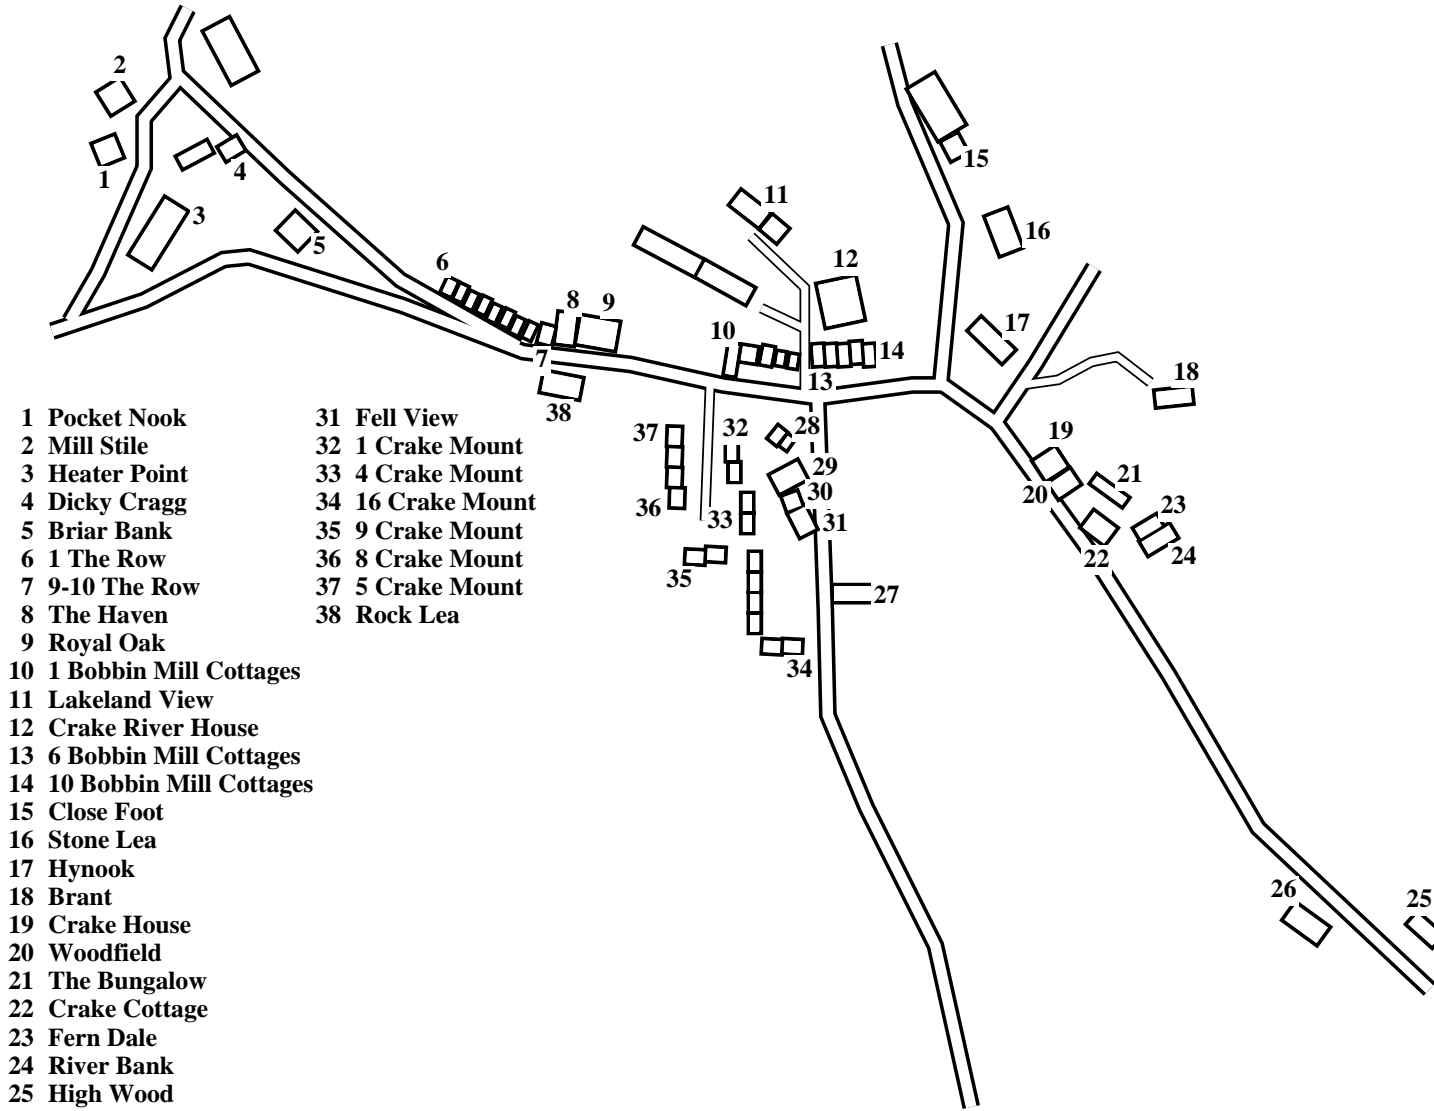

# Spark Bridge

Caution: This map has not yet been checked by residents.  
There may be errors and omissions.

- 1 Pocket Nook
- 2 Mill Stile
- 3 Heater Point
- 4 Dicky Cragg
- 5 Briar Bank
- 6 1 The Row
- 7 9-10 The Row
- 8 The Haven
- 9 Royal Oak
- 10 1 Bobbin Mill Cottages
- 11 Lakeland View
- 12 Crake River House
- 13 6 Bobbin Mill Cottages
- 14 10 Bobbin Mill Cottages
- 15 Close Foot
- 16 Stone Lea
- 17 Hynook
- 18 Brant
- 19 Crake House
- 20 Woodfield
- 21 The Bungalow
- 22 Crake Cottage
- 23 Fern Dale
- 24 River Bank
- 25 High Wood
- 26 Field Holme
- 27 Hall
- 28 Hill View
- 29 Crake View
- 30 Crake View Cottage

- 31 Fell View
- 32 1 Crake Mount
- 33 4 Crake Mount
- 34 16 Crake Mount
- 35 9 Crake Mount
- 36 8 Crake Mount
- 37 5 Crake Mount
- 38 Rock Lea

- 1 Bobbin Mill Cottages . 10
- 6 Bobbin Mill Cottages . 13
- 10 Bobbin Mill Cottages 14
- Brant . . . . . 18
- Briar Bank . . . . . 5
- The Bungalow . . . . . 21
- Close Foot . . . . . 15
- Crake Cottage . . . . . 22
- Crake House . . . . . 19
- 1 Crake Mount . . . . . 32
- 4 Crake Mount . . . . . 33
- 5 Crake Mount . . . . . 37
- 8 Crake Mount . . . . . 36
- 9 Crake Mount . . . . . 35
- 16 Crake Mount . . . . . 34
- Crake River House . . . 12
- Crake View . . . . . 29
- Crake View Cottage . . 30
- Dicky Cragg . . . . . 4
- Fell View . . . . . 31
- Fern Dale . . . . . 23
- Field Holme . . . . . 26
- Hall . . . . . 27
- The Haven . . . . . 8
- Heater Point . . . . . 3
- High Wood . . . . . 25
- Hill View . . . . . 28
- Hynook . . . . . 17
- Lakeland View . . . . . 11
- Mill Stile . . . . . 2
- Pocket Nook . . . . . 1
- River Bank . . . . . 24
- Rock Lea . . . . . 38
- 1 The Row . . . . . 6
- 9-10 The Row . . . . . 7
- Royal Oak . . . . . 9
- Stone Lea . . . . . 16
- Woodfield . . . . . 20