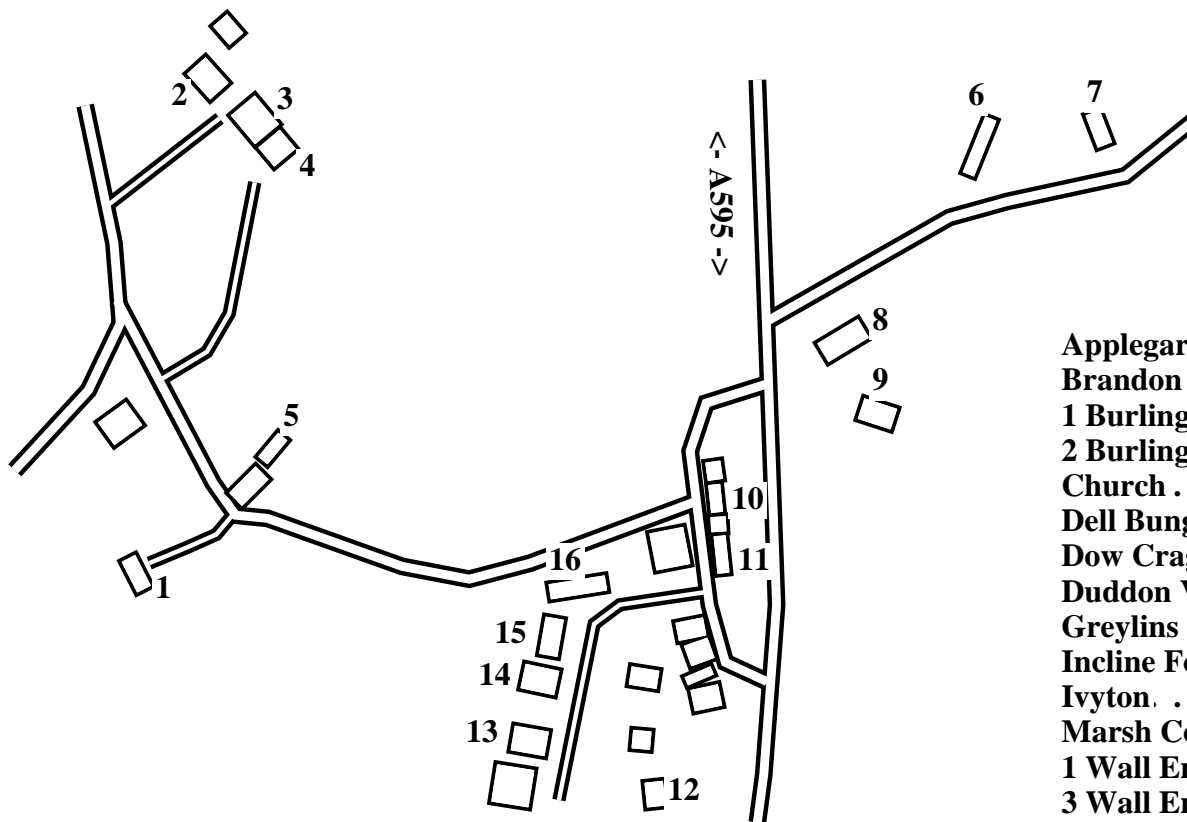

# Wall End

Caution: This map has not yet been checked by residents.  
 There may be errors and omissions.

- 1 Dell Bungalow
- 2 Duddon View
- 3 2 Burlington House
- 4 1 Burlington House
- 5 Incline Foot Cottages
- 6 Greylins
- 7 White Ridges
- 8 Church
- 9 Applegarth
- 10 1 Wall End
- 11 3 Wall End
- 12 Ivyton
- 13 Marsh Cote
- 14 Walling House
- 15 Brandon
- 16 Dow Cragg

- Applegarth . . . . . 9
- Brandon . . . . . 15
- 1 Burlington House . . 4
- 2 Burlington House . . 3
- Church . . . . . 8
- Dell Bungalow . . . . . 1
- Dow Cragg . . . . . 16
- Duddon View . . . . . 2
- Greylins . . . . . 6
- Incline Foot Cottages . 5
- Ivyton . . . . . 12
- Marsh Cote . . . . . 13
- 1 Wall End . . . . . 10
- 3 Wall End . . . . . 11
- Walling House . . . . . 14
- White Ridges . . . . . 7