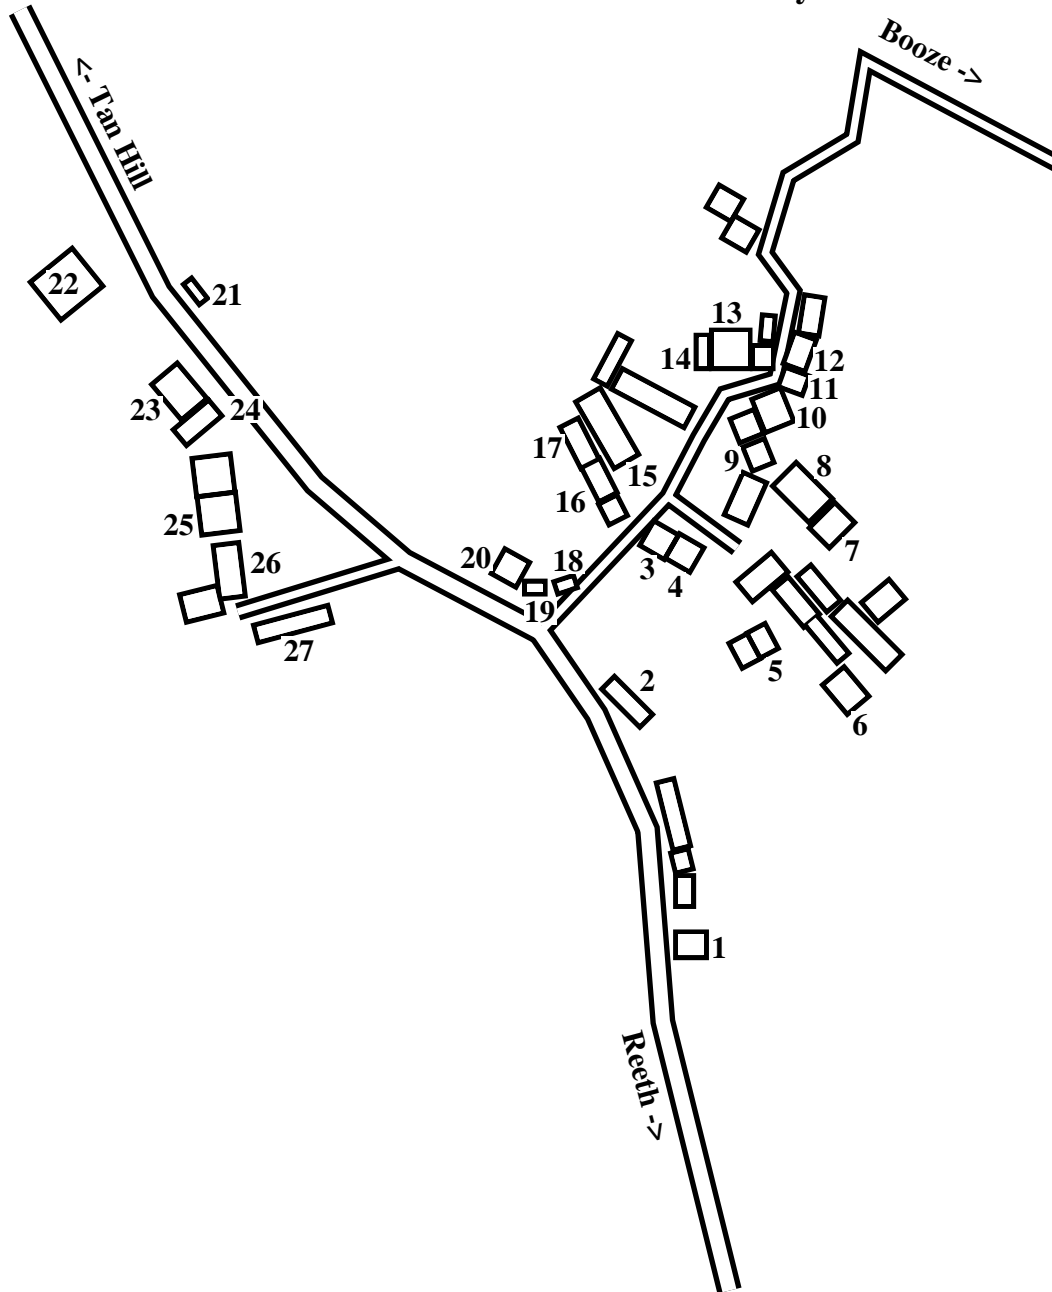

# Langthwaite

**Caution: This map has not yet been checked by residents.  
 There may be errors and omissions.**

1 Hill Top	Arkengarthdale Methodist Church	22
2 The Bungalow	Bank . . . . .	24
3 1 Waterfall View	1 Bridge End. . . . .	19
4 2 Waterfall View	2 Bridge End. . . . .	18
5 Underhill	Brookside. . . . .	26
6 Depot	The Bungalow . . . . .	2
7 Netherly	Chapel Lodge . . . . .	8
8 Chapel Lodge	Clovelly. . . . .	11
9 Ivy Cottage	Depot . . . . .	6
10 Scarfoot	Ellers House . . . . .	13
11 Clovelly	Garbutt Cottage. . . . .	27
12 Greycroft	Greycroft. . . . .	12
13 Ellers House	Hill Crest. . . . .	20
14 The Nook	Hill Top. . . . .	1
15 Red Lion Inn	Institute. . . . .	23
16 White Haven	Ivy Cottage. . . . .	9
17 Tweenways	Methodist Church. . . . .	22
18 2 Bridge End	The Nook. . . . .	14
19 1 Bridge End	Public House. . . . .	15
20 Hill Crest	Public Toilets. . . . .	21
21 Public Toilets	Red Lion Inn. . . . .	15
22 Methodist Church	Scar View. . . . .	25
23 Institute	Toilets . . . . .	21
24 Bank	Tweenways. . . . .	17
25 Scar View	Underhill. . . . .	5
26 Brookside	Netherly . . . . .	7
27 Garbutt Cottage	Scarfoot . . . . .	10
	1 Waterfall View. . . . .	3
	2 Waterfall View. . . . .	4
	White Haven. . . . .	16