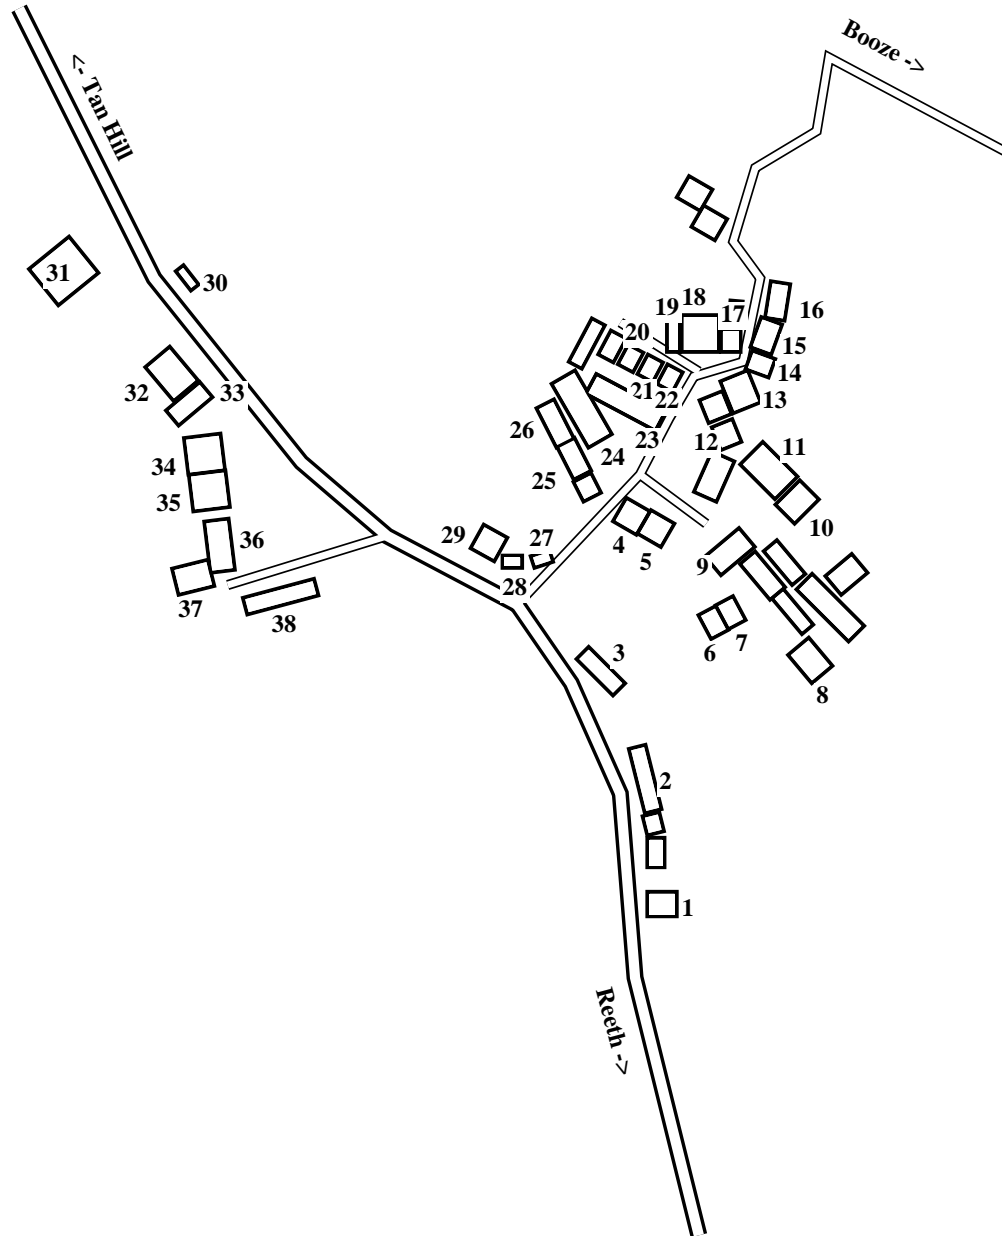

Langthwaite

- 1 Hill Top
- 2 Anvil Lodge
- 3 The Bungalow
- 4 1 Waterfall View
- 5 2 Waterfall View
- 6 Copley House
- 7 Underhill
- 8 Depot
- 9 The Old Workshop
- 10 Netherly
- 11 Chapel Lodge
- 12 Ivy Cottage
- 13 Scarfoot
- 14 Greycroft
- 15 Clovelly
- 16 Hillcroft
- 17 Swiss Cottage
- 18 Ellers House
- 19 The Nook
- 20 Curlews
- 21 Arklehurst
- 22 Stoneleigh
- 23 Stubbs
- 24 Red Lion Inn
- 25 White Haven
- 26 Tweenways
- 27 2 Bridge End
- 28 1 Bridge End
- 29 Hill Crest
- 30 Public Toilets
- 31 Methodist Church
- 32 Institute
- 33 Bank
- 34 Abrahams Cottage
- 35 High Green
- 36 Scar View
- 37 Brookside
- 38 Garbutt Cottage

- Abrahams Cottage . 34
- Anvil Lodge 2
- Arklehurst 21
- Bank 33
- 1 Bridge End. 28
- 2 Bridge End. 27
- Brookside. 37
- The Bungalow 3
- Chapel Lodge 11
- Clovelly. 15
- Copley House 6
- Curlews. 20
- Defibrillator 24
- Depot. 8
- Ellers House 18
- Garbutt Cottage. . . 38
- Greycroft. 14
- High Green. 35
- Hill Crest. 29
- Hillcroft 16
- Hill Top. 1
- Institute 32
- Ivy Cottage. 12
- Lion House. 32
- Methodist Church. 31
- Netherly 10
- The Nook. 19
- The Old Workshop . 9
- Public Toilets 30
- Red Lion Inn. 24
- Scarfoot 13
- Scar View 36
- Stoneleigh 22
- Stubbs 23
- Swiss Cottage 17
- Tweenways. 26
- Underhill. 7
- 1 Waterfall View. . . 4
- 2 Waterfall View. . . 5
- White Haven. 25