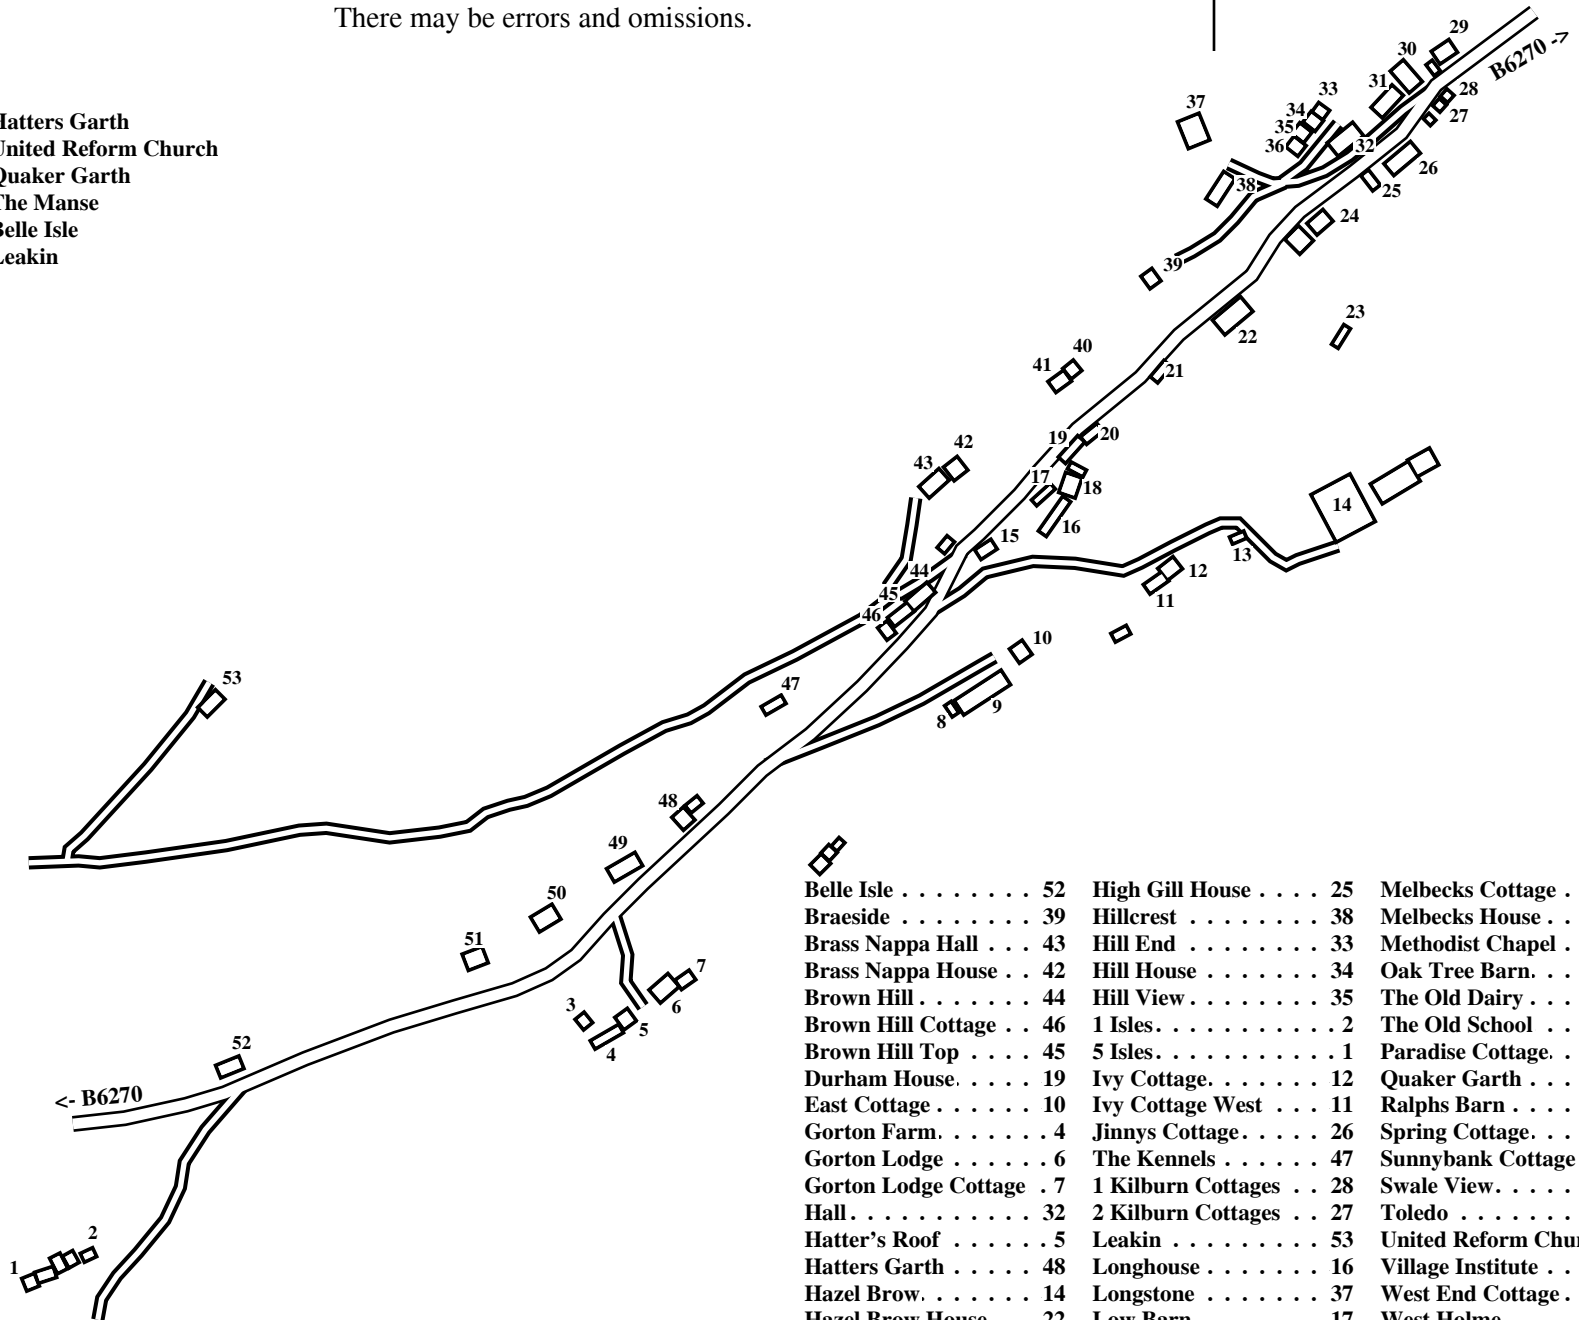

Low Row

Caution: This map has not yet been checked by residents.
There may be errors and omissions.

- 1 5 Isles
- 2 1 Isles
- 3 Wests View
- 4 Gorton Farm
- 5 Hatter's Roof
- 6 Gorton Lodge
- 7 Gorton Lodge Cottage
- 8 West End Cottage
- 9 Paradise Cottage
- 10 East Cottage
- 11 Ivy Cottage West
- 12 Ivy Cottage
- 13 Ralphs Barn
- 14 Hazel Brow
- 15 Swale View
- 16 Longhouse
- 17 Low Barn
- 18 Sunnybank Cottage
- 19 Durham House
- 20 Spring Cottage
- 21 Toledo
- 22 Hazel Brow House
- 23 Oak Tree Barn
- 24 Hazel Garth
- 25 High Gill House
- 26 Jinnys Cottage
- 27 2 Kilburn Cottages
- 28 1 Kilburn Cottages
- 29 The Old Dairy
- 30 Methodist Chapel
- 31 The Old School
- 32 Hall
- 33 Hill End
- 34 Hill House
- 35 Hill View
- 36 West Holme
- 37 Longstone
- 38 Hillcrest
- 39 Braeside
- 40 Melbecks House
- 41 Melbecks Cottage
- 42 Brass Nappa House
- 43 Brass Nappa Hall
- 44 Brown Hill
- 45 Brown Hill Top
- 46 Brown Hill Cottage
- 47 The Kennels
- 48 Hatters Garth
- 49 United Reform Church
- 50 Quaker Garth
- 51 The Manse
- 52 Belle Isle
- 53 Leakin