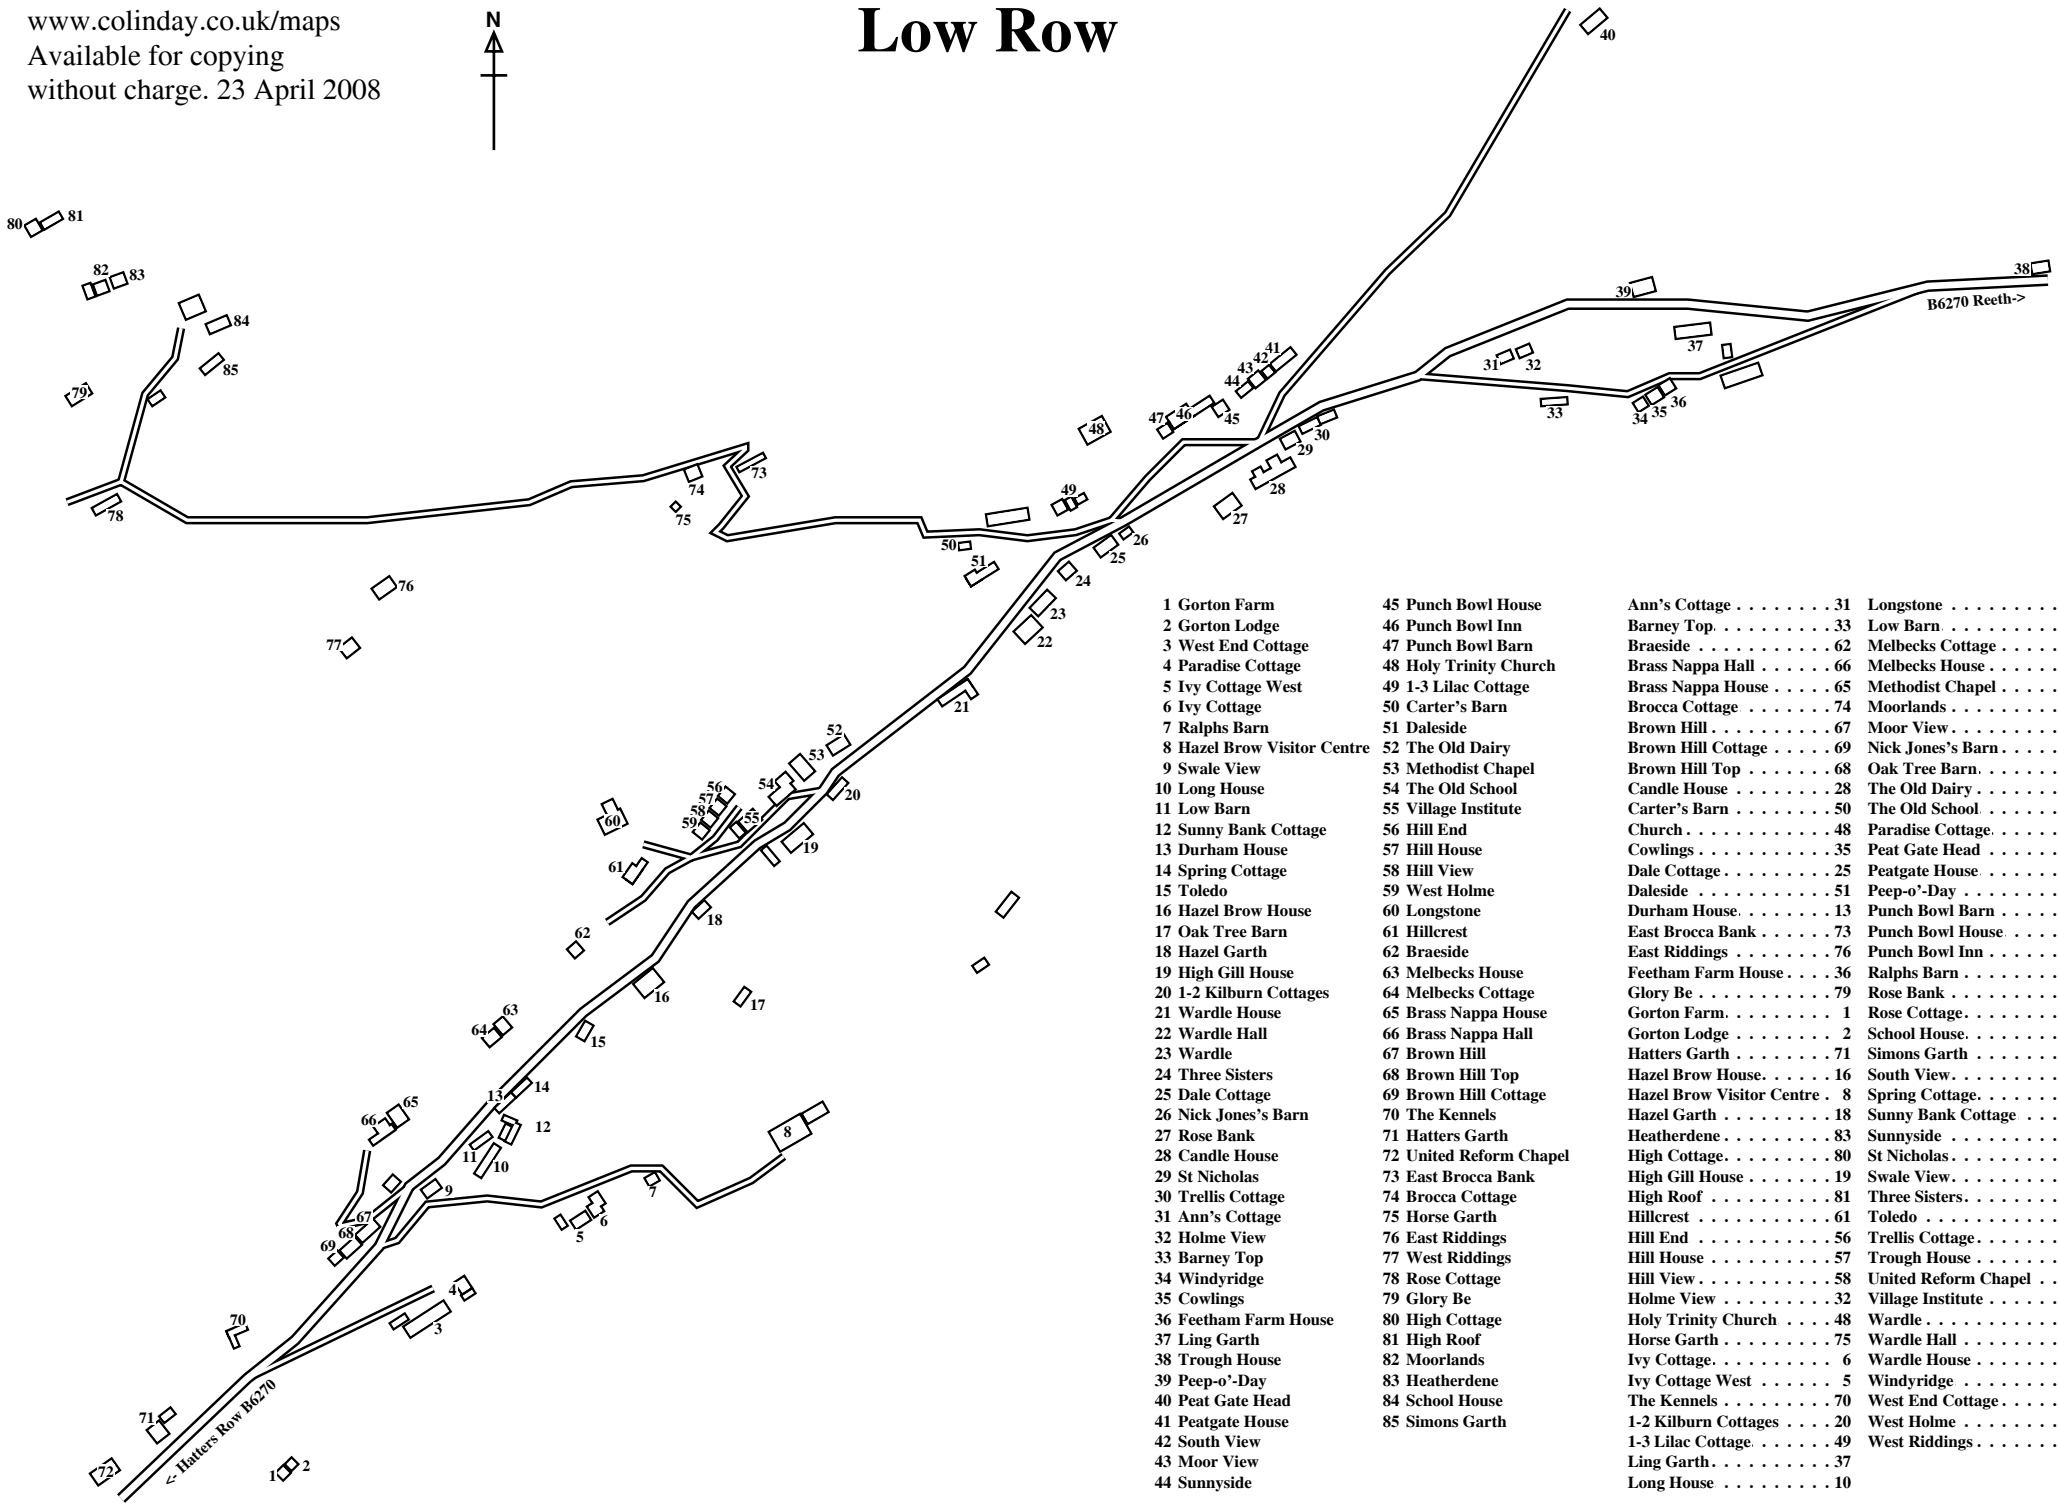

# Low Row

1 Gorton Farm	45 Punch Bowl House	Ann's Cottage . . . . . 31	Longstone . . . . . 60
2 Gorton Lodge	46 Punch Bowl Inn	Barney Top . . . . . 33	Low Barn . . . . . 11
3 West End Cottage	47 Punch Bowl Barn	Braeside . . . . . 62	Melbecks Cottage . . . . . 64
4 Paradise Cottage	48 Holy Trinity Church	Brass Nappa Hall . . . . . 66	Melbecks House . . . . . 63
5 Ivy Cottage West	49 1-3 Lilac Cottage	Brass Nappa House . . . . . 65	Methodist Chapel . . . . . 53
6 Ivy Cottage	50 Carter's Barn	Brocca Cottage . . . . . 74	Moorlands . . . . . 82
7 Ralphs Barn	51 Daleside	Brown Hill . . . . . 67	Moor View . . . . . 43
8 Hazel Brow Visitor Centre	52 The Old Dairy	Brown Hill Cottage . . . . . 69	Nick Jones's Barn . . . . . 26
9 Swale View	53 Methodist Chapel	Brown Hill Top . . . . . 68	Oak Tree Barn . . . . . 17
10 Long House	54 The Old School	Candle House . . . . . 28	The Old Dairy . . . . . 52
11 Low Barn	55 Village Institute	Carter's Barn . . . . . 50	The Old School . . . . . 54
12 Sunny Bank Cottage	56 Hill End	Church . . . . . 48	Paradise Cottage . . . . . 4
13 Durham House	57 Hill House	Cowlings . . . . . 35	Peat Gate Head . . . . . 40
14 Spring Cottage	58 Hill View	Dale Cottage . . . . . 25	Peatgate House . . . . . 41
15 Toledo	59 West Holme	Daleside . . . . . 51	Peep-o'-Day . . . . . 39
16 Hazel Brow House	60 Longstone	Durham House . . . . . 13	Punch Bowl Barn . . . . . 47
17 Oak Tree Barn	61 Hillcrest	East Brocca Bank . . . . . 73	Punch Bowl House . . . . . 45
18 Hazel Garth	62 Braeside	East Riddings . . . . . 76	Punch Bowl Inn . . . . . 46
19 High Gill House	63 Melbecks House	Feetham Farm House . . . . . 36	Ralphs Barn . . . . . 7
20 1-2 Kilburn Cottages	64 Melbecks Cottage	Glory Be . . . . . 79	Rose Bank . . . . . 27
21 Wardle House	65 Brass Nappa House	Gorton Farm . . . . . 1	Rose Cottage . . . . . 78
22 Wardle Hall	66 Brass Nappa Hall	Gorton Lodge . . . . . 2	School House . . . . . 84
23 Wardle	67 Brown Hill	Hatters Garth . . . . . 71	Simons Garth . . . . . 85
24 Three Sisters	68 Brown Hill Top	Hazel Brow House . . . . . 16	South View . . . . . 42
25 Dale Cottage	69 Brown Hill Cottage	Hazel Brow Visitor Centre . . . . . 8	Spring Cottage . . . . . 14
26 Nick Jones's Barn	70 The Kennels	Hazel Garth . . . . . 18	Sunny Bank Cottage . . . . . 12
27 Rose Bank	71 Hatters Garth	Heatherdene . . . . . 83	Sunnyside . . . . . 44
28 Candle House	72 United Reform Chapel	High Cottage . . . . . 80	St Nicholas . . . . . 29
29 St Nicholas	73 East Brocca Bank	High Gill House . . . . . 19	Swale View . . . . . 9
30 Trellis Cottage	74 Brocca Cottage	High Roof . . . . . 81	Three Sisters . . . . . 24
31 Ann's Cottage	75 Horse Garth	Hillcrest . . . . . 61	Toledo . . . . . 15
32 Holme View	76 East Riddings	Hill End . . . . . 56	Trellis Cottage . . . . . 30
33 Barney Top	77 West Riddings	Hill House . . . . . 57	Trough House . . . . . 38
34 Windyridge	78 Rose Cottage	Hill View . . . . . 58	United Reform Chapel . . . . . 72
35 Cowlings	79 Glory Be	Holme View . . . . . 32	Village Institute . . . . . 55
36 Feetham Farm House	80 High Cottage	Holy Trinity Church . . . . . 48	Wardle . . . . . 23
37 Ling Garth	81 High Roof	Horse Garth . . . . . 75	Wardle Hall . . . . . 22
38 Trough House	82 Moorlands	Ivy Cottage . . . . . 6	Wardle House . . . . . 21
39 Peep-o'-Day	83 Heatherdene	Ivy Cottage West . . . . . 5	Windyridge . . . . . 34
40 Peat Gate Head	84 School House	The Kennels . . . . . 70	West End Cottage . . . . . 3
41 Peatgate House	85 Simons Garth	1-2 Lilac Cottage . . . . . 49	West Holme . . . . . 59
42 South View		Ling Garth . . . . . 37	West Riddings . . . . . 77
43 Moor View		Long House . . . . . 10	
44 Sunnyside			