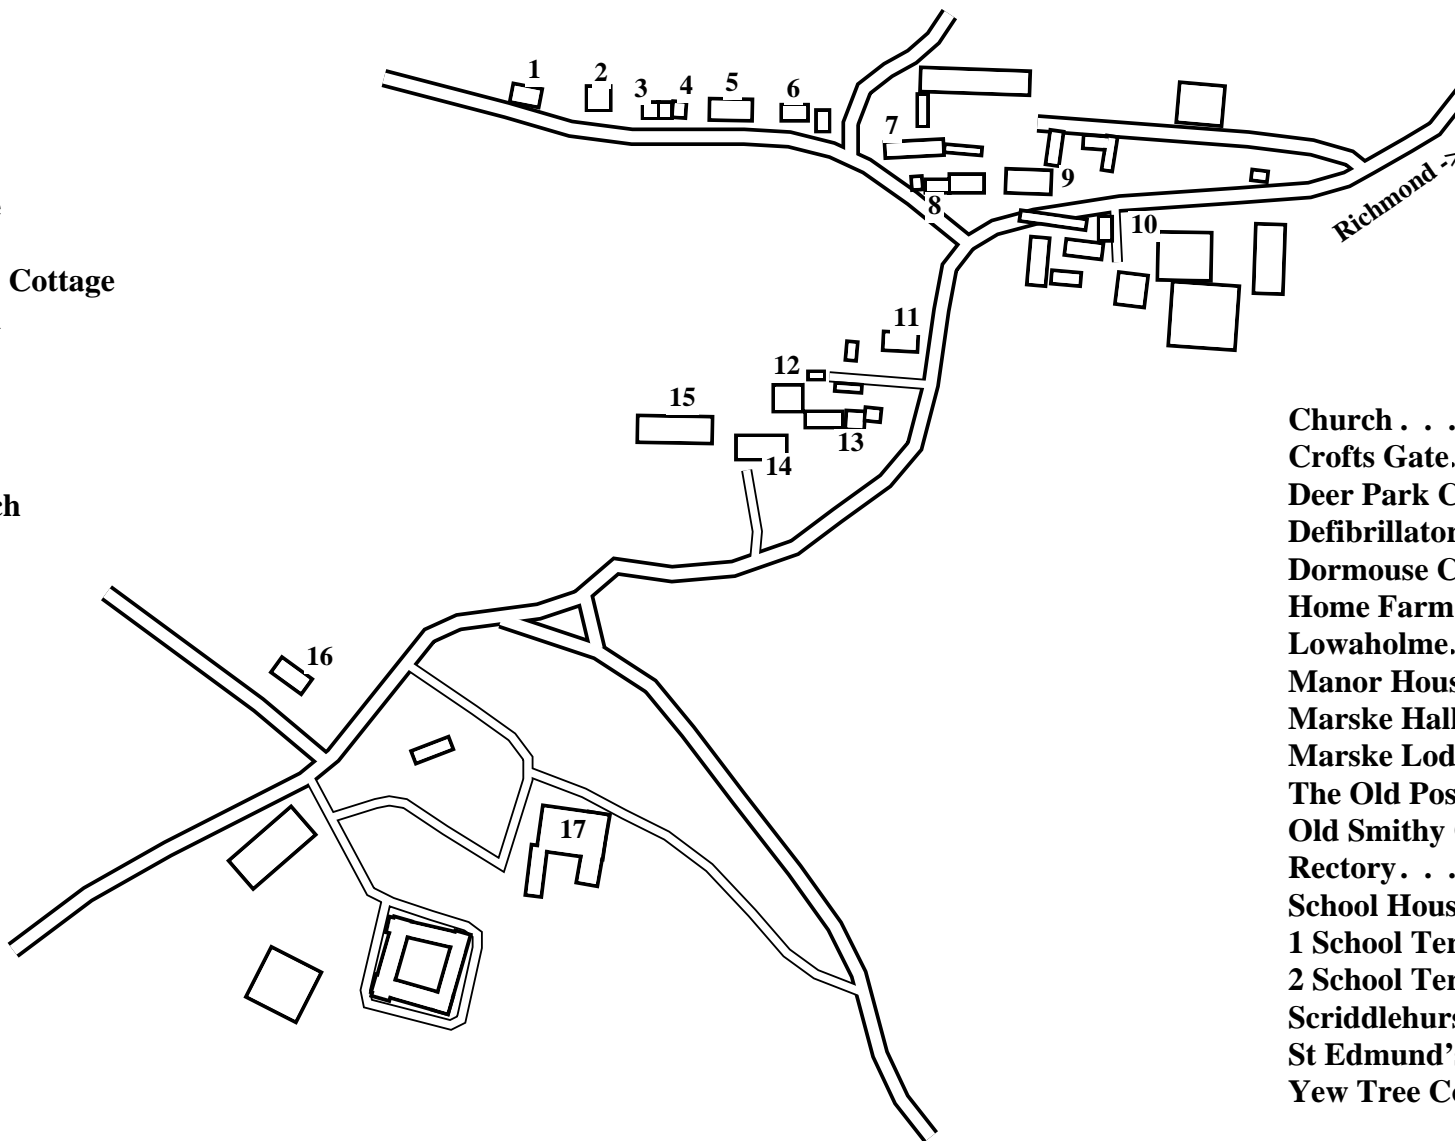

# Marske

Caution: This map has not yet been checked by residents.  
 There may be errors and omissions.

- 1 School House
- 2 Crofts Gate
- 3 2 School Terrace
- 4 1 School Terrace
- 5 Lowaholme
- 6 Old Smithy Cottage
- 7 Deer Park Cottage
- 8 The Old Post Office Cottage
- 9 Manor House Farm
- 10 Home Farm
- 11 Dormouse Cottage
- 12 Marske Lodge
- 13 Yew Tree Cottage
- 14 St Edmund's Church
- 15 Rectory
- 16 Scriddehurst
- 17 Marske Hall

- Church . . . . . 14
- Crofts Gate. . . . . 2
- Deer Park Cottage. . . . . 7
- Defibrillator . . . . . 10
- Dormouse Cottage. . . . . 11
- Home Farm . . . . . 10
- Lowaholme. . . . . 5
- Manor House Farm . . . . . 9
- Marske Hall . . . . . 17
- Marske Lodge . . . . . 12
- The Old Post Office Cottage 8
- Old Smithy Cottage . . . . . 6
- Rectory. . . . . 15
- School House. . . . . 1
- 1 School Terrace. . . . . 4
- 2 School Terrace. . . . . 3
- Scriddehurst . . . . . 16
- St Edmund's Church . . . . . 14
- Yew Tree Cottage . . . . . 13