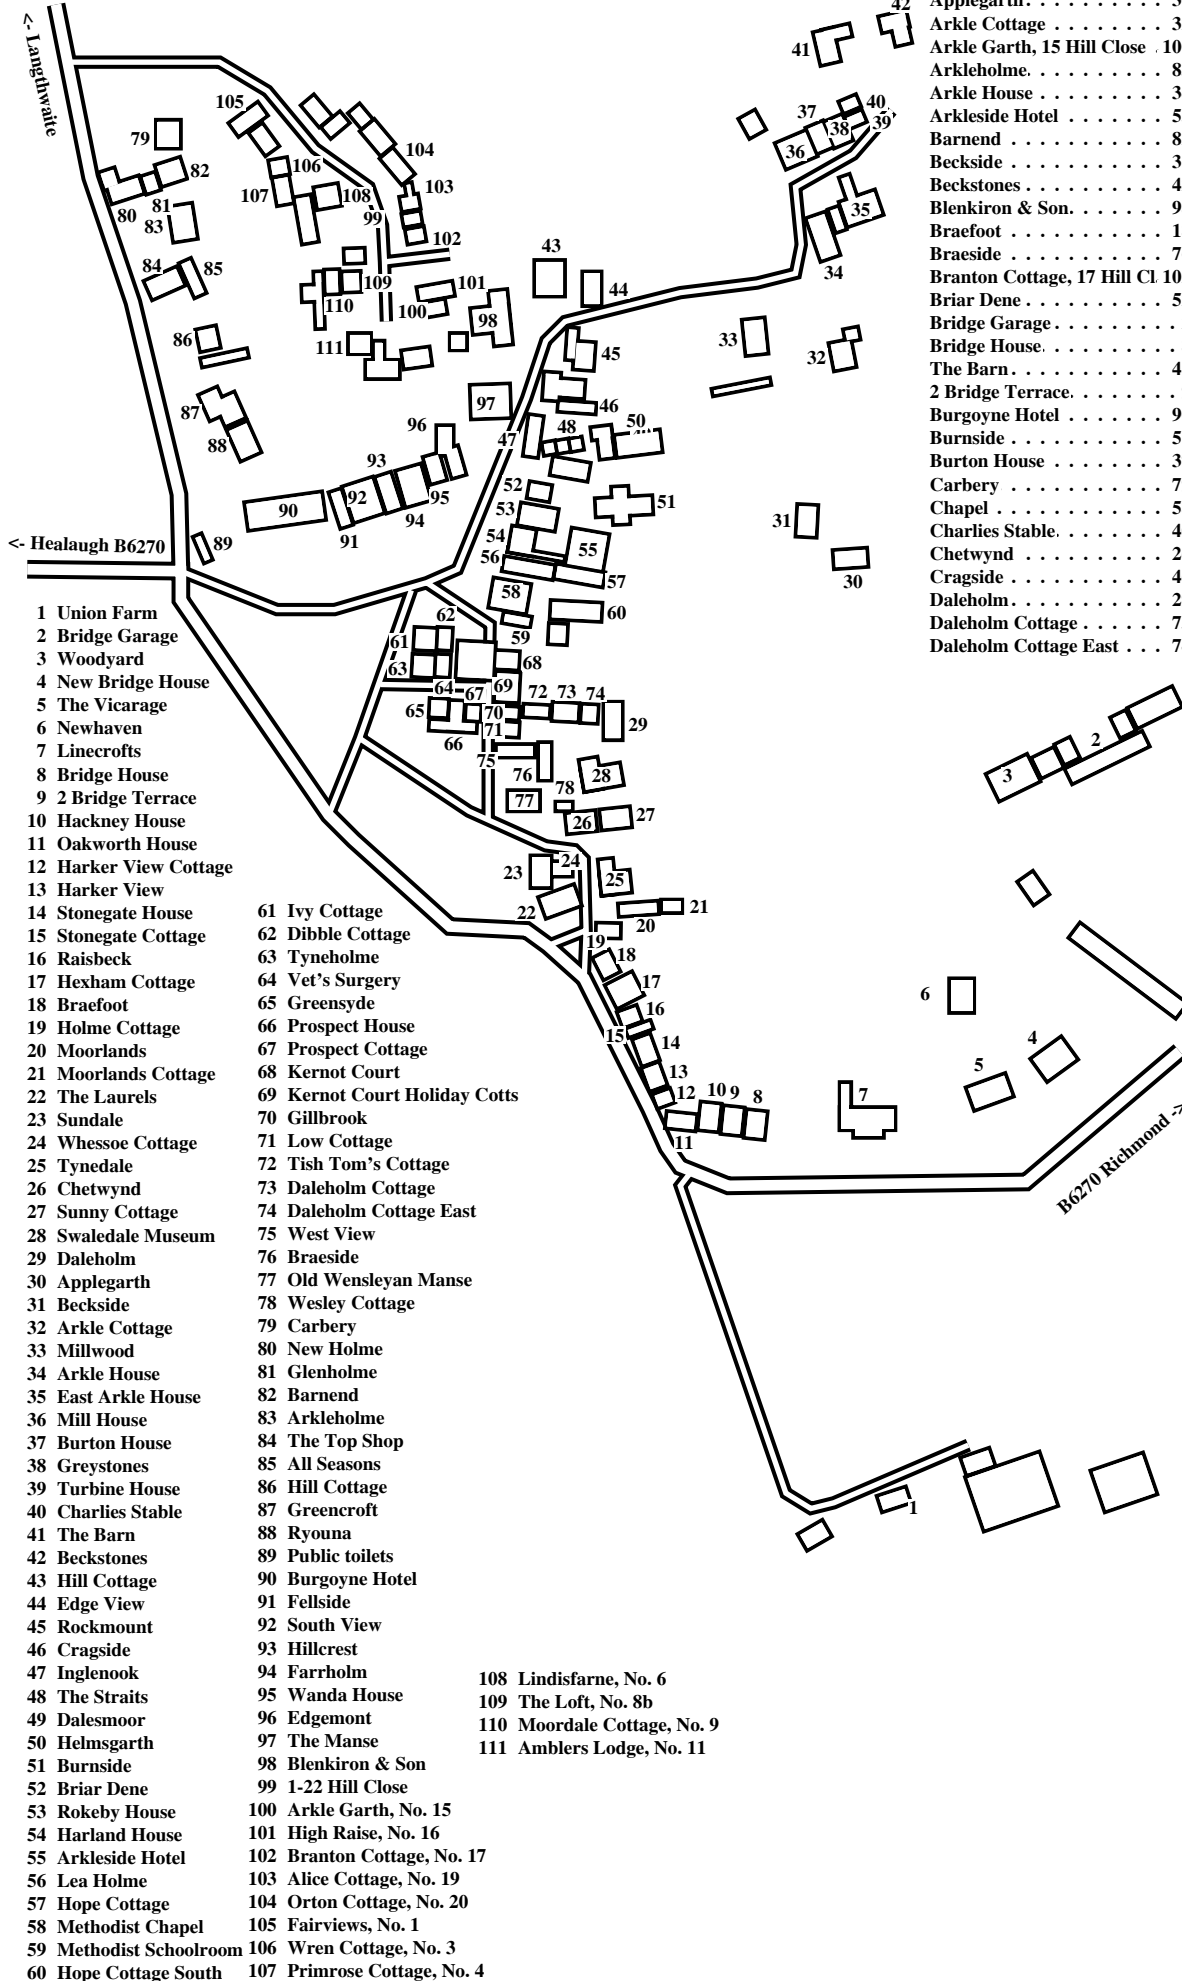

Reeth (East)

- | | |
|--|----------------------------------|
| Alice Cottage, 19 Hill Cl. 103 | Dalesmoor 49 |
| All Seasons 85 | Dibble Cottage 62 |
| Amblers Lodge, 11 Hill Cl. . 111 | East Arkle House 35 |
| Applegarth 30 | Edgemont 96 |
| Arkle Cottage 32 | Edge View 44 |
| Arkle Garth, 15 Hill Close . 100 | Fairviews, 1 Hill Close . . 105 |
| Arkleholme 83 | Farrholm 94 |
| Arkle House 34 | Fellside 91 |
| Arkleside Hotel 55 | Gillbrook 70 |
| Barnend 82 | Glenholme 81 |
| Beckside 31 | Greencroft 87 |
| Beckstones 42 | Greensyde 65 |
| Blenkiron & Son 98 | Greystones 38 |
| Braefoot 18 | Hackney House 10 |
| Braeside 76 | Hairdresser's 84 |
| Branton Cottage, 17 Hill Cl. 102 | Harker View 13 |
| Briar Dene 52 | Harker View Cottage . . . 12 |
| Bridge Garage 2 | Harland House 54 |
| Bridge House 8 | Helmgarth 50 |
| The Barn 41 | Hexham Cottage 17 |
| 2 Bridge Terrace 9 | High Raise, 16 Hill Close . 101 |
| Burgoyne Hotel 90 | 1-22 Hill Close 99 |
| Burnside 51 | Hill Cottage 43 |
| Burton House 37 | Hill Cottage 86 |
| Carbery 79 | Hillcrest 93 |
| Chapel 58 | Holme Cottage 19 |
| Charlies Stable 40 | Hope Cottage 57 |
| Chetwynd 26 | Hope Cottage South 60 |
| Cragside 46 | Inglenook 47 |
| Daleholm 29 | Ivy Cottage 61 |
| Daleholm Cottage 73 | Kernot Court 68 |
| Daleholm Cottage East . . . 74 | Kernot Court Holiday Cotts 69 |
| | The Laurels 22 |
| | Lea Holme 56 |
| | Lindisfarne, 6 Hill Close . 108 |
| | Linicrofts 7 |
| | The Loft, 8b Hill Close . . 109 |
| | Low Cottage 71 |
| | The Manse 97 |
| | Methodist Chapel 58 |
| | Methodist Schoolroom . . . 59 |
| | Mill House 36 |
| | Millwood 33 |
| | Moordale Cottage, 9 Hill Cl 110 |
| | Moorlands 20 |
| | Moorlands Cottage 21 |
| | Mouse House, 23 Hill Cl. . 99 |
| | New Bridge House 4 |
| | Newhaven 6 |
| | New Holme 80 |
| | Oakworth House 11 |
| | Old Wesleyan Manse . . . 77 |
| | Orton Cottage, 20 Hill Cl. . 104 |
| | Police House 7 |
| | Primrose Cottage, 4 Hill Cl. 107 |
| | Prospect Cottage 67 |
| | Prospect House 66 |
| | Public toilets 89 |
| | Raisbeck 16 |
| | Rockmount 45 |
| | Rokeyby House 53 |
| | Ryouna 88 |
| | South View 92 |
| | Stonegate Cottage 15 |
| | Stonegate House 14 |
| | The Straits 48 |
| | Sundale 23 |
| | Sunny Cottage 27 |
| | Swaledale Museum 28 |
| | Tish Tom's Cottage 72 |
| | Toilets 89 |
| | The Top Shop 84 |
| | Turbine House 39 |
| | Tynedale 25 |
| | Tyneholme 63 |
| | Union Farm 1 |
| | Vet's Surgery 64 |
| | The Vicarage 5 |
| | Wanda House 95 |
| | Wesley Cottage 78 |
| | West View 75 |
| | Whessoe Cottage 24 |
| | Woodyard 3 |
| | Wren Cottage, 3 Hill Cl. . 106 |