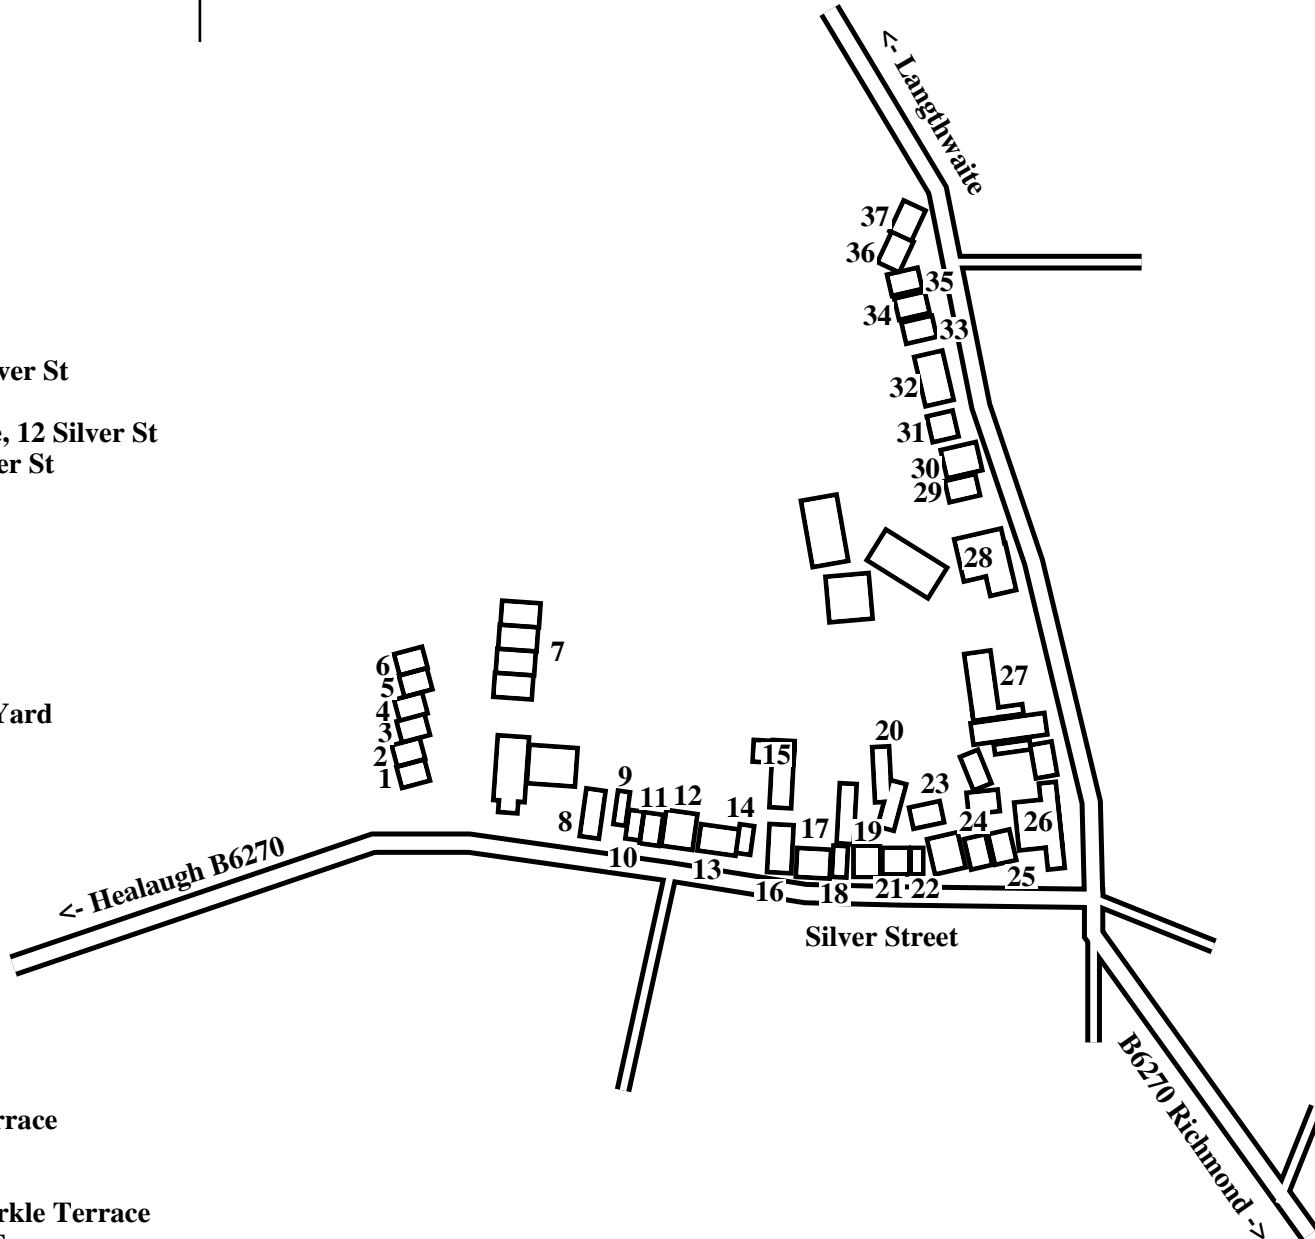

# Reeth (North West)

- 1 1 Place Hill
- 2 3 Place Hill
- 3 5 Place Hill
- 4 7 Place Hill
- 5 9 Place Hill
- 6 11 Place Hill
- 7 Silver St Ind. Units
- 8 Raikes Cottage
- 9 The Cottage, 14 Silver St
- 10 Old Fire Station
- 11 The Manse Cottage, 12 Silver St
- 12 The Manse, 11 Silver St
- 13 Thirns Rigg
- 14 Barn End
- 15 The Gallery
- 16 Lea Cottage
- 17 Overton Lea
- 18 6 Silver Street
- 19 Reeth Bakery
- 20 The Old Butchers Yard
- 21 Bank House
- 22 Glenthorne
- 23 The Hay Loft
- 24 Scenic View
- 25 1 Silver Street
- 26 The Buck Hotel
- 27 Reeth Garage
- 28 The Memorial Hall
- 29 Glendale
- 30 Greystones
- 31 Little Ashlands
- 32 Ashlands Cottage
- 33 Isa Lei, 1 Arkle Terrace
- 34 2 Arkle Terrace
- 35 3 Arkle Terrace
- 36 Stone Thwaite, 4 Arkle Terrace
- 37 Braemar, 5 Arkle Terrace

- 2 Arkle Terrace . . . . . 34
- 3 Arkle Terrace . . . . . 35
- Ashlands Cottage . . . . . 32
- Bank House . . . . . 21
- Barn End. . . . . 14
- Braemar, 5 Arkle Terrace . . . . 37
- The Buck Hotel . . . . . 26
- The Cottage, 14 Silver St . . . . . 9
- The Gallery . . . . . 15
- Garage . . . . . 27
- Glendale . . . . . 29
- Glenthorne. . . . . 22
- Greystones . . . . . 30
- The Hay Loft. . . . . 23
- Isa Lei, 1 Arkle Terrace. . . . . 33
- Lea Cottage . . . . . 16
- Little Ashlands. . . . . 31
- The Manse, 11 Silver St. . . . . 12
- The Manse Cottage, 12 Silver St . 11
- The Memorial Hall . . . . . 28
- Mount Calva. . . . . 24
- The Old Butchers Yard. . . . . 20
- Old Fire Station . . . . . 10
- Overton Lea . . . . . 17
- 1 Place Hill. . . . . 1
- 3 Place Hill. . . . . 2
- 5 Place Hill. . . . . 3
- 7 Place Hill. . . . . 4
- 9 Place Hill. . . . . 5
- 11 Place Hill . . . . . 6
- Raikes Cottage. . . . . 8
- Reeth Bakery . . . . . 19
- Reeth Garage . . . . . 27
- Scenic View, 1B Silver Street. . . 25
- Silver St Ind. Units . . . . . 7
- 1A Silver Street . . . . . 25
- 6 Silver Street . . . . . 18
- Stone Thwaite, 4 Arkle Terrace . 36
- Thirns Rigg . . . . . 13