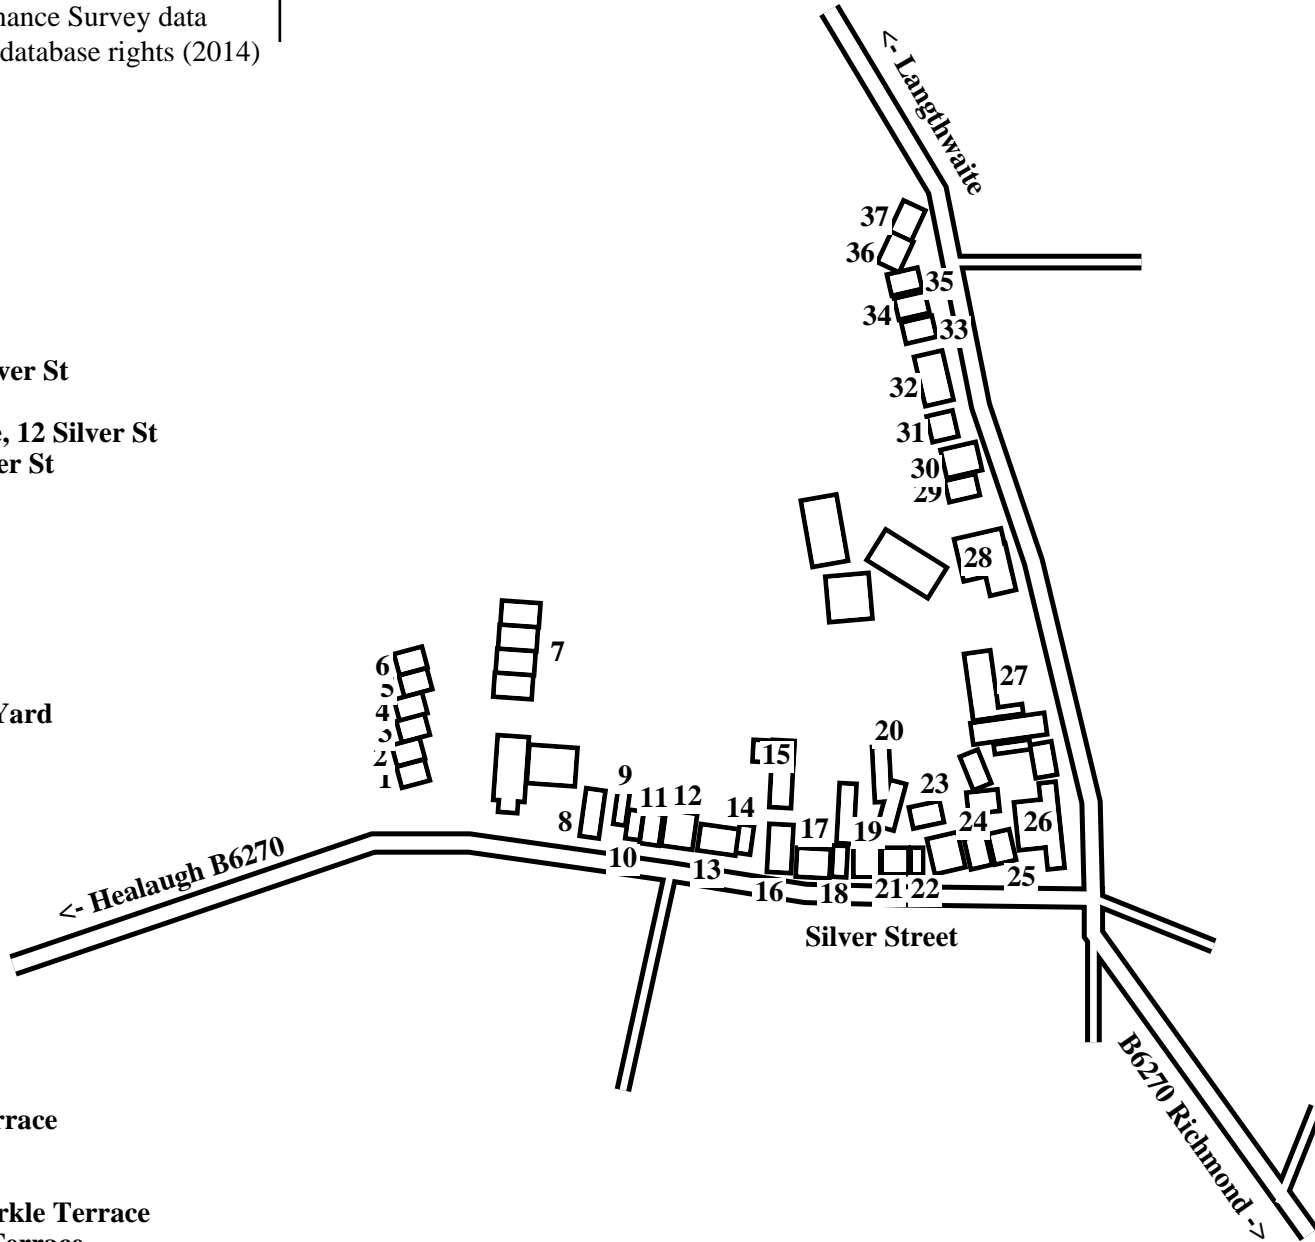

Reeth (North West)

- 1 1 Place Hill
- 2 3 Place Hill
- 3 5 Place Hill
- 4 7 Place Hill
- 5 9 Place Hill
- 6 11 Place Hill
- 7 Silver St Ind. Units
- 8 Raikes Cottage
- 9 The Cottage, 14 Silver St
- 10 Old Fire Station
- 11 The Manse Cottage, 12 Silver St
- 12 The Manse, 11 Silver St
- 13 Thirns Rigg
- 14 Barn End
- 15 The Gallery
- 16 Lea Cottage
- 17 Overton Lea
- 18 6 Silver Street
- 19 Reeth Bakery
- 20 The Old Butchers Yard
- 21 Bank House
- 22 Glenthorne
- 23 The Hay Loft
- 24 Scenic View
- 25 1 Silver Street
- 26 The Buck Hotel
- 27 Reeth Garage
- 28 The Memorial Hall
- 29 Glendale
- 30 Greystones
- 31 Little Ashlands
- 32 Ashlands Cottage
- 33 Isa Lei, 1 Arkle Terrace
- 34 2 Arkle Terrace
- 35 3 Arkle Terrace
- 36 Stone Thwaite, 4 Arkle Terrace
- 37 Braemar, 5 Arkle Terrace

- 2 Arkle Terrace 34
- 3 Arkle Terrace 35
- Ashlands Cottage 32
- Bank House 21
- Barn End. 14
- Braemar, 5 Arkle Terrace 37
- The Buck Hotel 26
- The Cottage, 14 Silver St 9
- The Gallery 15
- Garage 27
- Glendale 29
- Glenthorne. 22
- Greystones 30
- The Hay Loft. 23
- Isa Lei, 1 Arkle Terrace. 33
- Lea Cottage 16
- Little Ashlands. 31
- The Manse, 11 Silver St. 12
- The Manse Cottage, 12 Silver St . 11
- The Memorial Hall 28
- Mount Calva. 24
- The Old Butchers Yard. 20
- Old Fire Station 10
- Overton Lea 17
- 1 Place Hill. 1
- 3 Place Hill. 2
- 5 Place Hill. 3
- 7 Place Hill. 4
- 9 Place Hill. 5
- 11 Place Hill 6
- Raikes Cottage. 8
- Reeth Bakery 19
- Reeth Garage 27
- Scenic View, 1B Silver Street. . . 25
- Silver St Ind. Units 7
- 1A Silver Street 25
- 6 Silver Street 18
- Stone Thwaite, 4 Arkle Terrace . 36
- Thirns Rigg 13