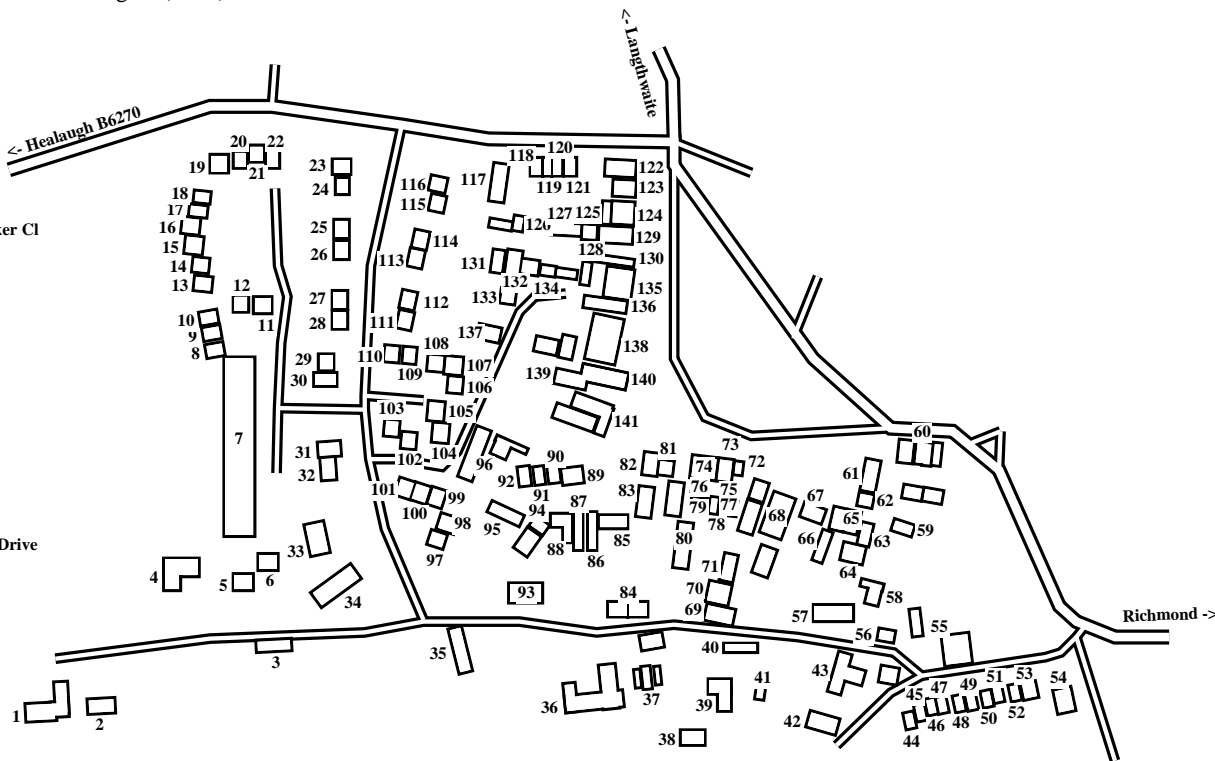

# Reeth (South West)

- 1 Quaker Garth
- 2 Threepwood
- 3 Crow Hall
- 4 Doctor's Surgery
- 5 1 Quaker Close
- 6 2 Quaker Close
- 7 3-23 Quaker Close
- 8 24 Quaker Close
- 9 25 Quaker Close
- 10 Oak Gill, 26 Quaker Cl
- 11 Springfield House, 37 Quaker Cl
- 12 38 Quaker Close
- 13 27 Quaker Close
- 14 28 Quaker Close
- 15 29 Quaker Close
- 16 30 Quaker Close
- 17 31 Quaker Close
- 18 32 Quaker Close
- 19 33 Quaker Close
- 20 34 Quaker Close
- 21 35 Quaker Close
- 22 36 Quaker Close
- 23 12 Langhorne Drive
- 24 11 Langhorne Drive
- 25 10 Langhorne Drive
- 26 9 Langhorne Drive
- 27 8 Langhorne Drive
- 28 Olma House, 7 Langhorne Drive
- 29 13 Langhorne Drive
- 30 14 Langhorne Drive
- 31 15 Langhorne Drive
- 32 16 Langhorne Drive
- 33 The Bungalow
- 34 Langhorne Lodge
- 35 Garden House
- 36 Wraycroft Cottages
- 37 Ashcroft
- 38 Highfields
- 39 Heatherdale Bungalow
- 40 Heatherdale