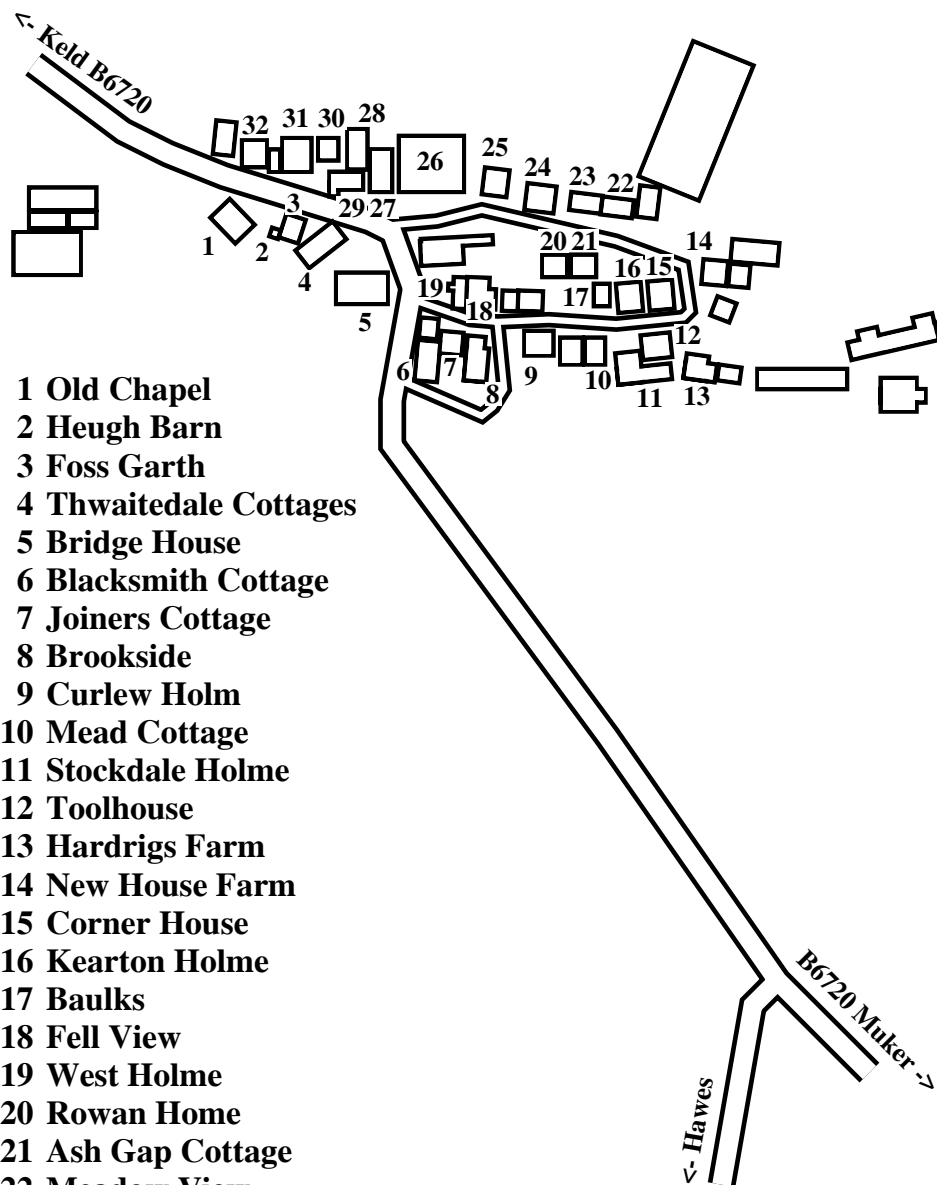

# Thwaite

- 1 Old Chapel
- 2 Heugh Barn
- 3 Foss Garth
- 4 Thwaitedale Cottages
- 5 Bridge House
- 6 Blacksmith Cottage
- 7 Joiners Cottage
- 8 Brookside
- 9 Curlew Holm
- 10 Mead Cottage
- 11 Stockdale Holme
- 12 Toolhouse
- 13 Hardrigs Farm
- 14 New House Farm
- 15 Corner House
- 16 Kearton Holme
- 17 Baulks
- 18 Fell View
- 19 West Holme
- 20 Rowan Home
- 21 Ash Gap Cottage
- 22 Meadow View
- 23 Springs Cottage
- 24 Thwaite Farm
- 25 Cat Hole Cottage
- 26 Kearton Guest House
- 27 The Cottage
- 28 Guest House Accommodation
- 29 Whitsondale House
- 30 Kisdon Cottage
- 31 Greystones
- 32 Stockdale Cottage

- Ash Gap Cottage . . . . . 21
- Baulks . . . . . 17
- Blacksmith Cottage . . . . . 6
- Bridge House. . . . . 5
- Brookside. . . . . 8
- Cat Hole Cottage . . . . . 25
- Corner House . . . . . 15
- The Cottage . . . . . 27
- Curlew Holm. . . . . 9
- East Cottage . . . . . 4
- Fell View . . . . . 18
- Foss Garth . . . . . 3
- Greystones . . . . . 31
- Guest House Accommodation . 28
- Hardrigs Farm. . . . . 13
- Heugh Barn . . . . . 2
- Joiners Cottage . . . . . 7
- Kearton Guest House . . . . . 26
- Kearton Holme . . . . . 16
- Kisdon Cottage . . . . . 30
- Mead Cottage . . . . . 10
- Meadow View . . . . . 22
- New House Farm . . . . . 14
- Old Chapel East / West . . . . . 1
- Rowan Home. . . . . 20
- Springs Cottage . . . . . 23
- Stockdale Cottage . . . . . 32
- Stockdale Holme. . . . . 11
- Thwaitedale Cottages . . . . . 4
- Thwaite Farm . . . . . 24
- Toolhouse . . . . . 12
- West Cottage. . . . . 4
- West Holme . . . . . 19
- Whitsondale House . . . . . 29