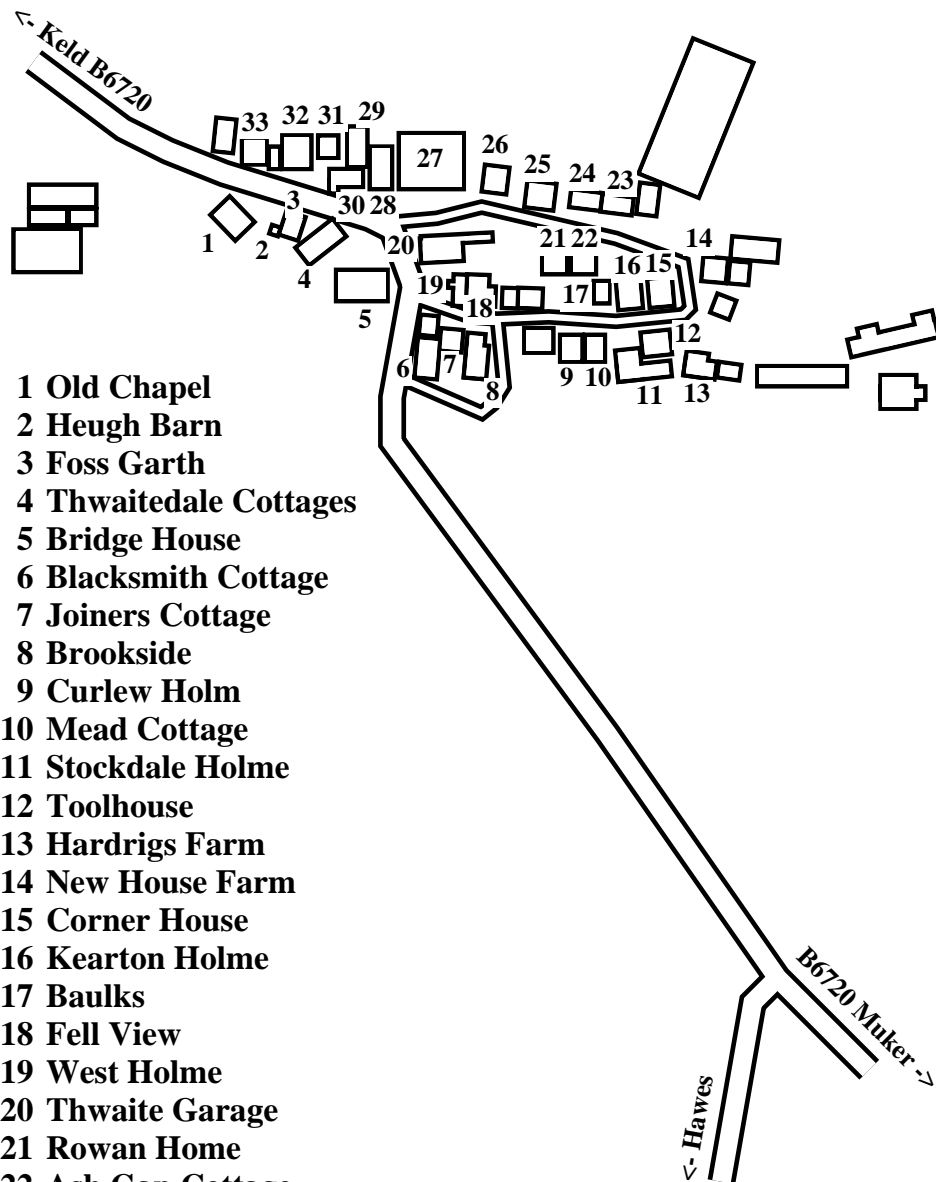

# Thwaite

- 1 Old Chapel
- 2 Heugh Barn
- 3 Foss Garth
- 4 Thwaitedale Cottages
- 5 Bridge House
- 6 Blacksmith Cottage
- 7 Joiners Cottage
- 8 Brookside
- 9 Curlew Holm
- 10 Mead Cottage
- 11 Stockdale Holme
- 12 Toolhouse
- 13 Hardrigs Farm
- 14 New House Farm
- 15 Corner House
- 16 Kearton Holme
- 17 Baulks
- 18 Fell View
- 19 West Holme
- 20 Thwaite Garage
- 21 Rowan Home
- 22 Ash Gap Cottage
- 23 Meadow View
- 24 Springs Cottage
- 25 Thwaite Farm
- 26 Cat Hole Cottage
- 27 Kearton Guest House
- 28 The Cottage
- 29 Guest House Accommodation
- 30 Whitsondale House
- 31 Kisdon Cottage
- 32 Greystones
- 33 Stockdale Cottage

- Ash Gap Cottage . . . . . 22
- Baulks . . . . . 17
- Blacksmith Cottage . . . . . 6
- Bridge House. . . . . 5
- Brookside. . . . . 8
- Cat Hole Cottage . . . . . 26
- Corner House . . . . . 15
- The Cottage . . . . . 28
- Curlew Holm. . . . . 9
- Defibrillator . . . . . 20
- Fell View . . . . . 18
- Foss Garth . . . . . 3
- Greystones . . . . . 32
- Guest House Accommodation 29
- Hardrigs Farm. . . . . 13
- Heugh Barn . . . . . 2
- Joiners Cottage . . . . . 7
- Kearton Guest House . . . . . 27
- Kearton Holme . . . . . 16
- Kisdon Cottage . . . . . 31
- Mead Cottage . . . . . 10
- Meadow View . . . . . 23
- New House Farm . . . . . 14
- Old Chapel. . . . . 1
- Rowan Home. . . . . 21
- Springs Cottage . . . . . 24
- Stockdale Cottage . . . . . 33
- Stockdale Holme. . . . . 11
- Thwaitedale Cottages . . . . . 4
- Thwaite Farm . . . . . 25
- Thwaite Garage . . . . . 20
- Toolhouse . . . . . 12
- West Holme . . . . . 19
- Whitsondale House . . . . . 30