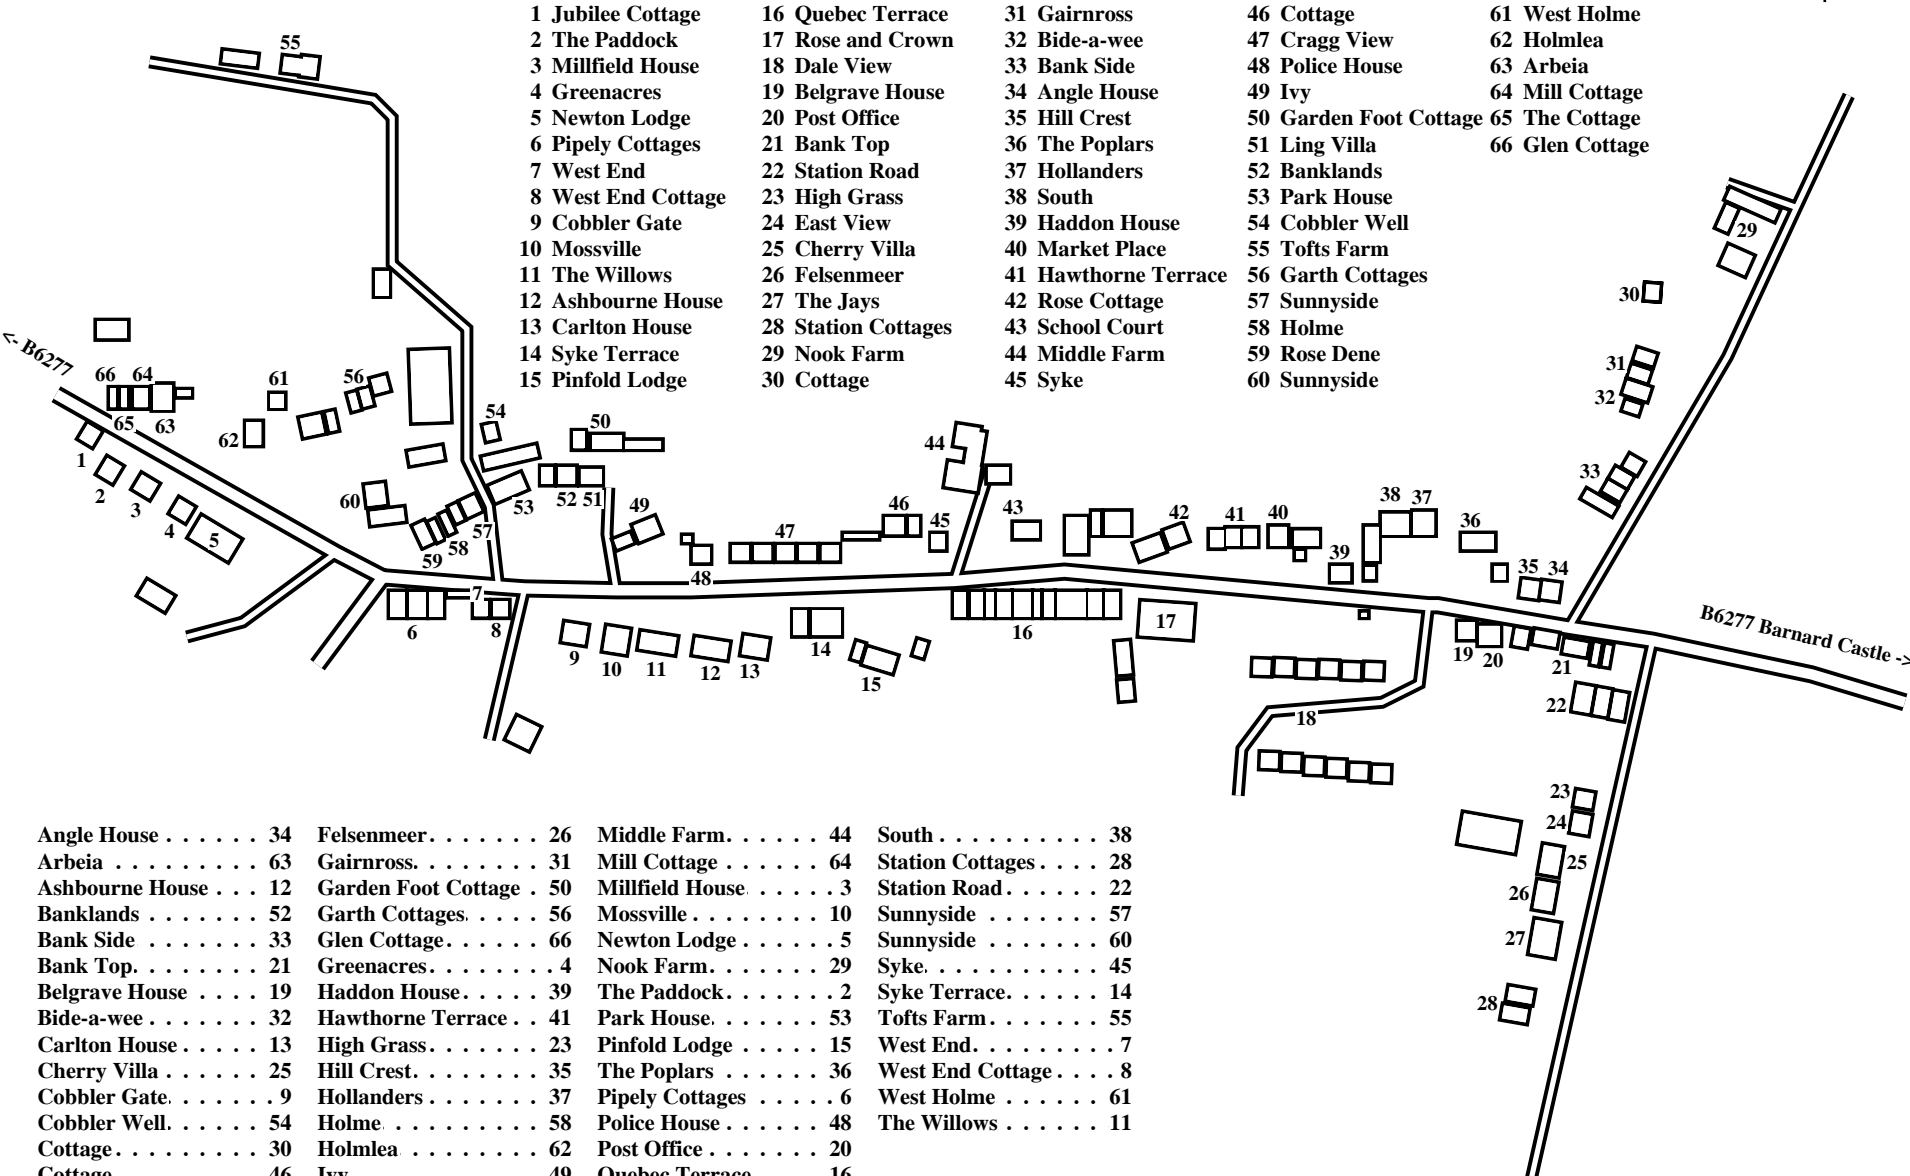

# Mickleton (West)

Caution: This map has not yet been checked by residents.  
 There may be errors and omissions.

- |                    |                     |                      |                        |                 |
|--------------------|---------------------|----------------------|------------------------|-----------------|
| 1 Jubilee Cottage  | 16 Quebec Terrace   | 31 Gairnross         | 46 Cottage             | 61 West Holme   |
| 2 The Paddock      | 17 Rose and Crown   | 32 Bide-a-wee        | 47 Cragg View          | 62 Holmlea      |
| 3 Millfield House  | 18 Dale View        | 33 Bank Side         | 48 Police House        | 63 Arbeia       |
| 4 Greenacres       | 19 Belgrave House   | 34 Angle House       | 49 Ivy                 | 64 Mill Cottage |
| 5 Newton Lodge     | 20 Post Office      | 35 Hill Crest        | 50 Garden Foot Cottage | 65 The Cottage  |
| 6 Pipely Cottages  | 21 Bank Top         | 36 The Poplars       | 51 Ling Villa          | 66 Glen Cottage |
| 7 West End         | 22 Station Road     | 37 Hollanders        | 52 Banklands           |                 |
| 8 West End Cottage | 23 High Grass       | 38 South             | 53 Park House          |                 |
| 9 Cobbler Gate     | 24 East View        | 39 Haddon House      | 54 Cobbler Well        |                 |
| 10 Mossville       | 25 Cherry Villa     | 40 Market Place      | 55 Tofts Farm          |                 |
| 11 The Willows     | 26 Felsenmeer       | 41 Hawthorne Terrace | 56 Garth Cottages      |                 |
| 12 Ashbourne House | 27 The Jays         | 42 Rose Cottage      | 57 Sunnyside           |                 |
| 13 Carlton House   | 28 Station Cottages | 43 School Court      | 58 Holme               |                 |
| 14 Syke Terrace    | 29 Nook Farm        | 44 Middle Farm       | 59 Rose Dene           |                 |
| 15 Pinfold Lodge   | 30 Cottage          | 45 Syke              | 60 Sunnyside           |                 |