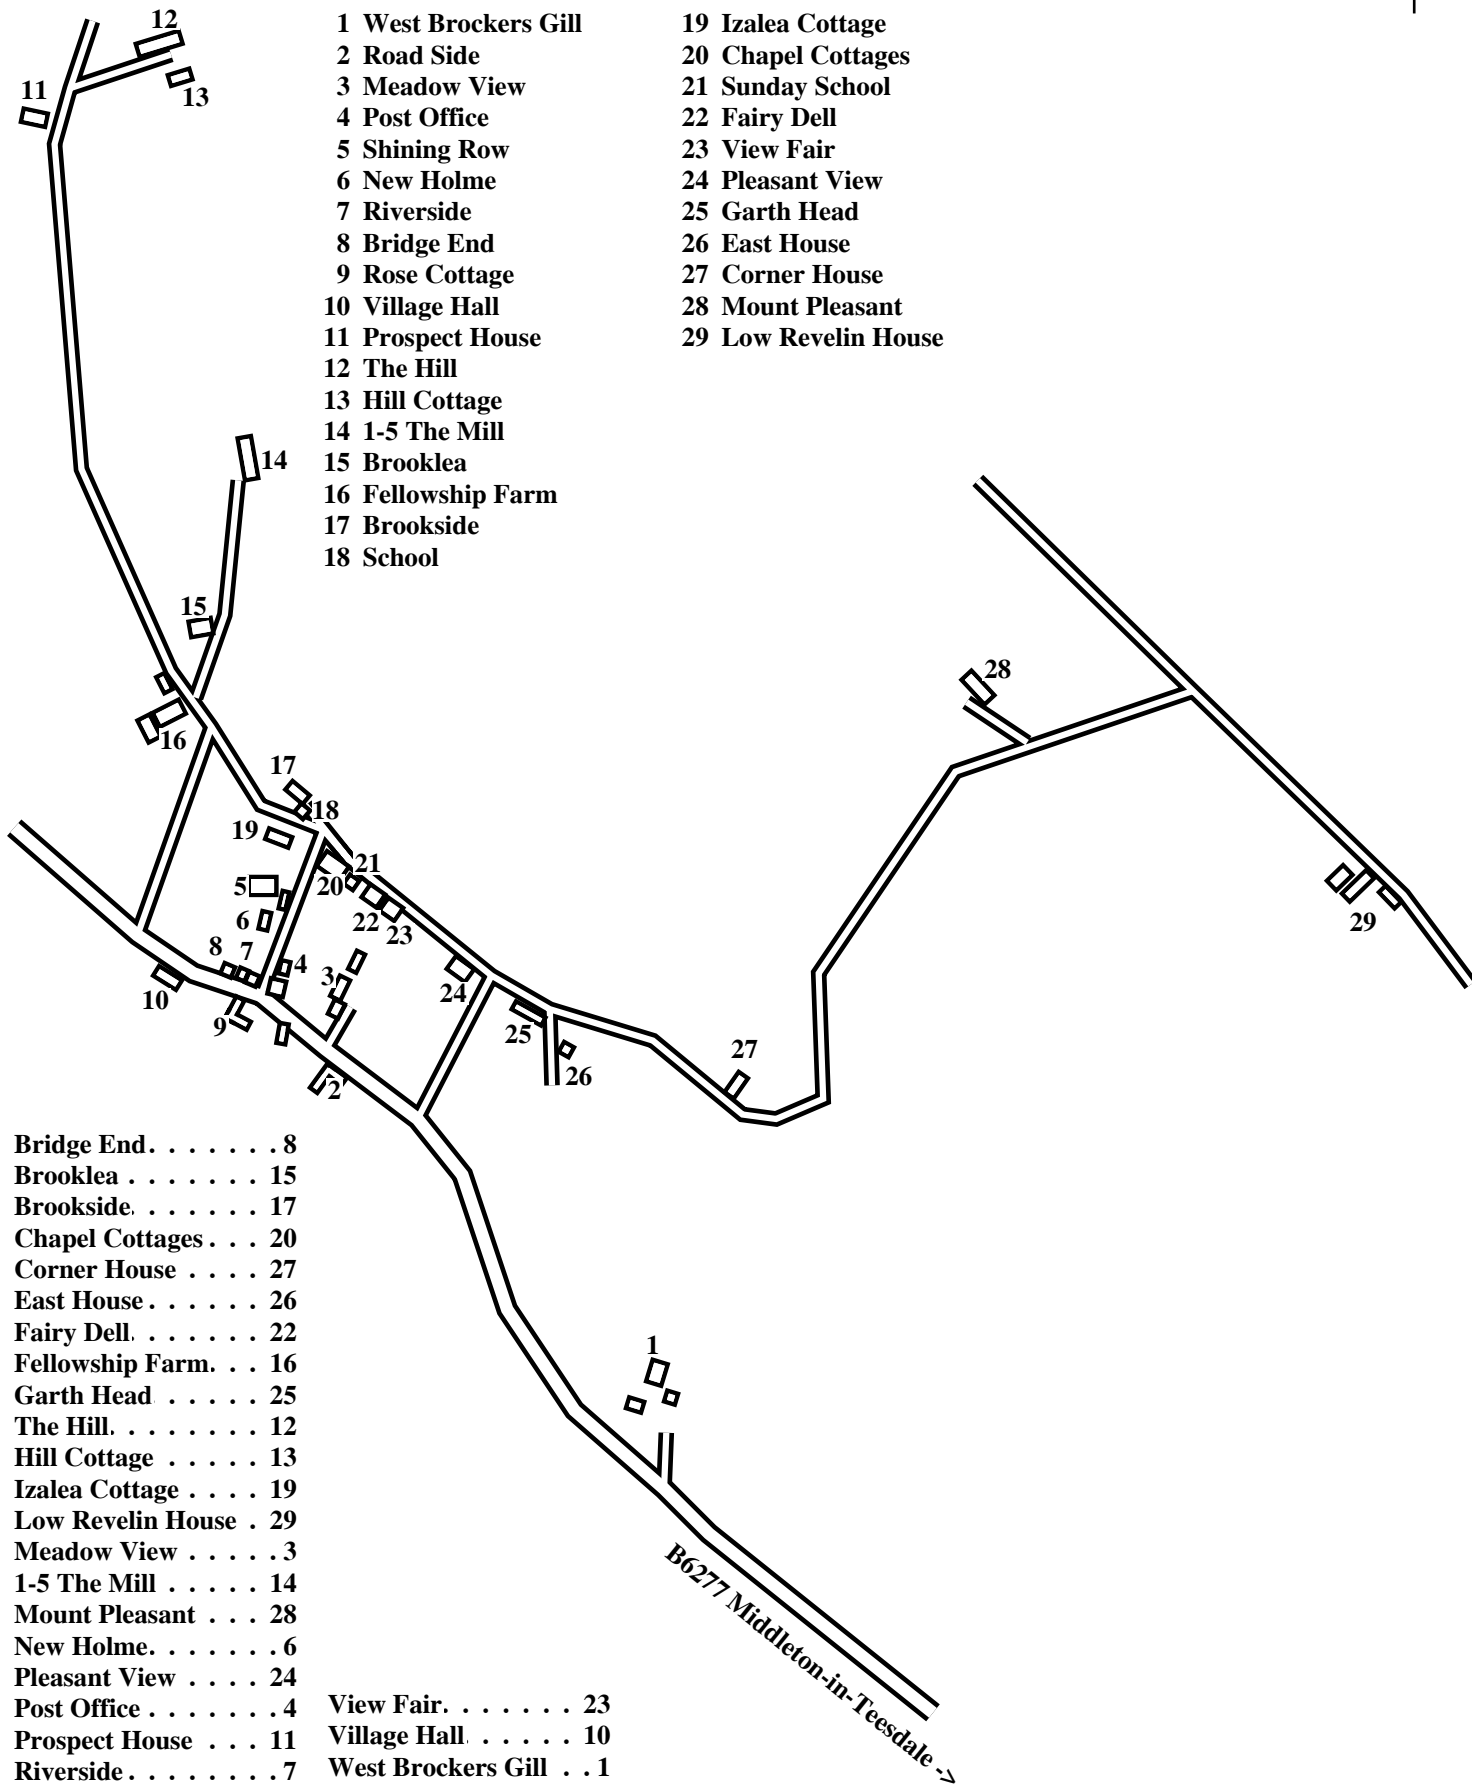

# Newbiggin (Teesdale)

Caution: This map has not yet been checked by residents.  
 There may be errors and omissions.

- |                      |                      |
|----------------------|----------------------|
| 1 West Brockers Gill | 19 Izalea Cottage    |
| 2 Road Side          | 20 Chapel Cottages   |
| 3 Meadow View        | 21 Sunday School     |
| 4 Post Office        | 22 Fairy Dell        |
| 5 Shining Row        | 23 View Fair         |
| 6 New Holme          | 24 Pleasant View     |
| 7 Riverside          | 25 Garth Head        |
| 8 Bridge End         | 26 East House        |
| 9 Rose Cottage       | 27 Corner House      |
| 10 Village Hall      | 28 Mount Pleasant    |
| 11 Prospect House    | 29 Low Revelin House |

- 12 The Hill
- 13 Hill Cottage
- 14 1-5 The Mill
- 15 Brooklea
- 16 Fellowship Farm
- 17 Brookside
- 18 School

- Bridge End . . . . . 8
- Brooklea . . . . . 15
- Brookside . . . . . 17
- Chapel Cottages . . . 20
- Corner House . . . . 27
- East House . . . . . 26
- Fairy Dell . . . . . 22
- Fellowship Farm. . . 16
- Garth Head . . . . . 25
- The Hill . . . . . 12
- Hill Cottage . . . . . 13
- Izalea Cottage . . . . 19
- Low Revelin House . 29
- Meadow View . . . . . 3
- 1-5 The Mill . . . . . 14
- Mount Pleasant . . . 28
- New Holme. . . . . 6
- Pleasant View . . . . 24
- Post Office . . . . . 4
- Prospect House . . . 11
- Riverside . . . . . 7
- Road Side . . . . . 2
- Rose Cottage. . . . . 9
- School . . . . . 18
- Shining Row . . . . . 5
- Sunday School. . . . 21

- View Fair. . . . . 23
- Village Hall . . . . . 10
- West Brockers Gill . . 1