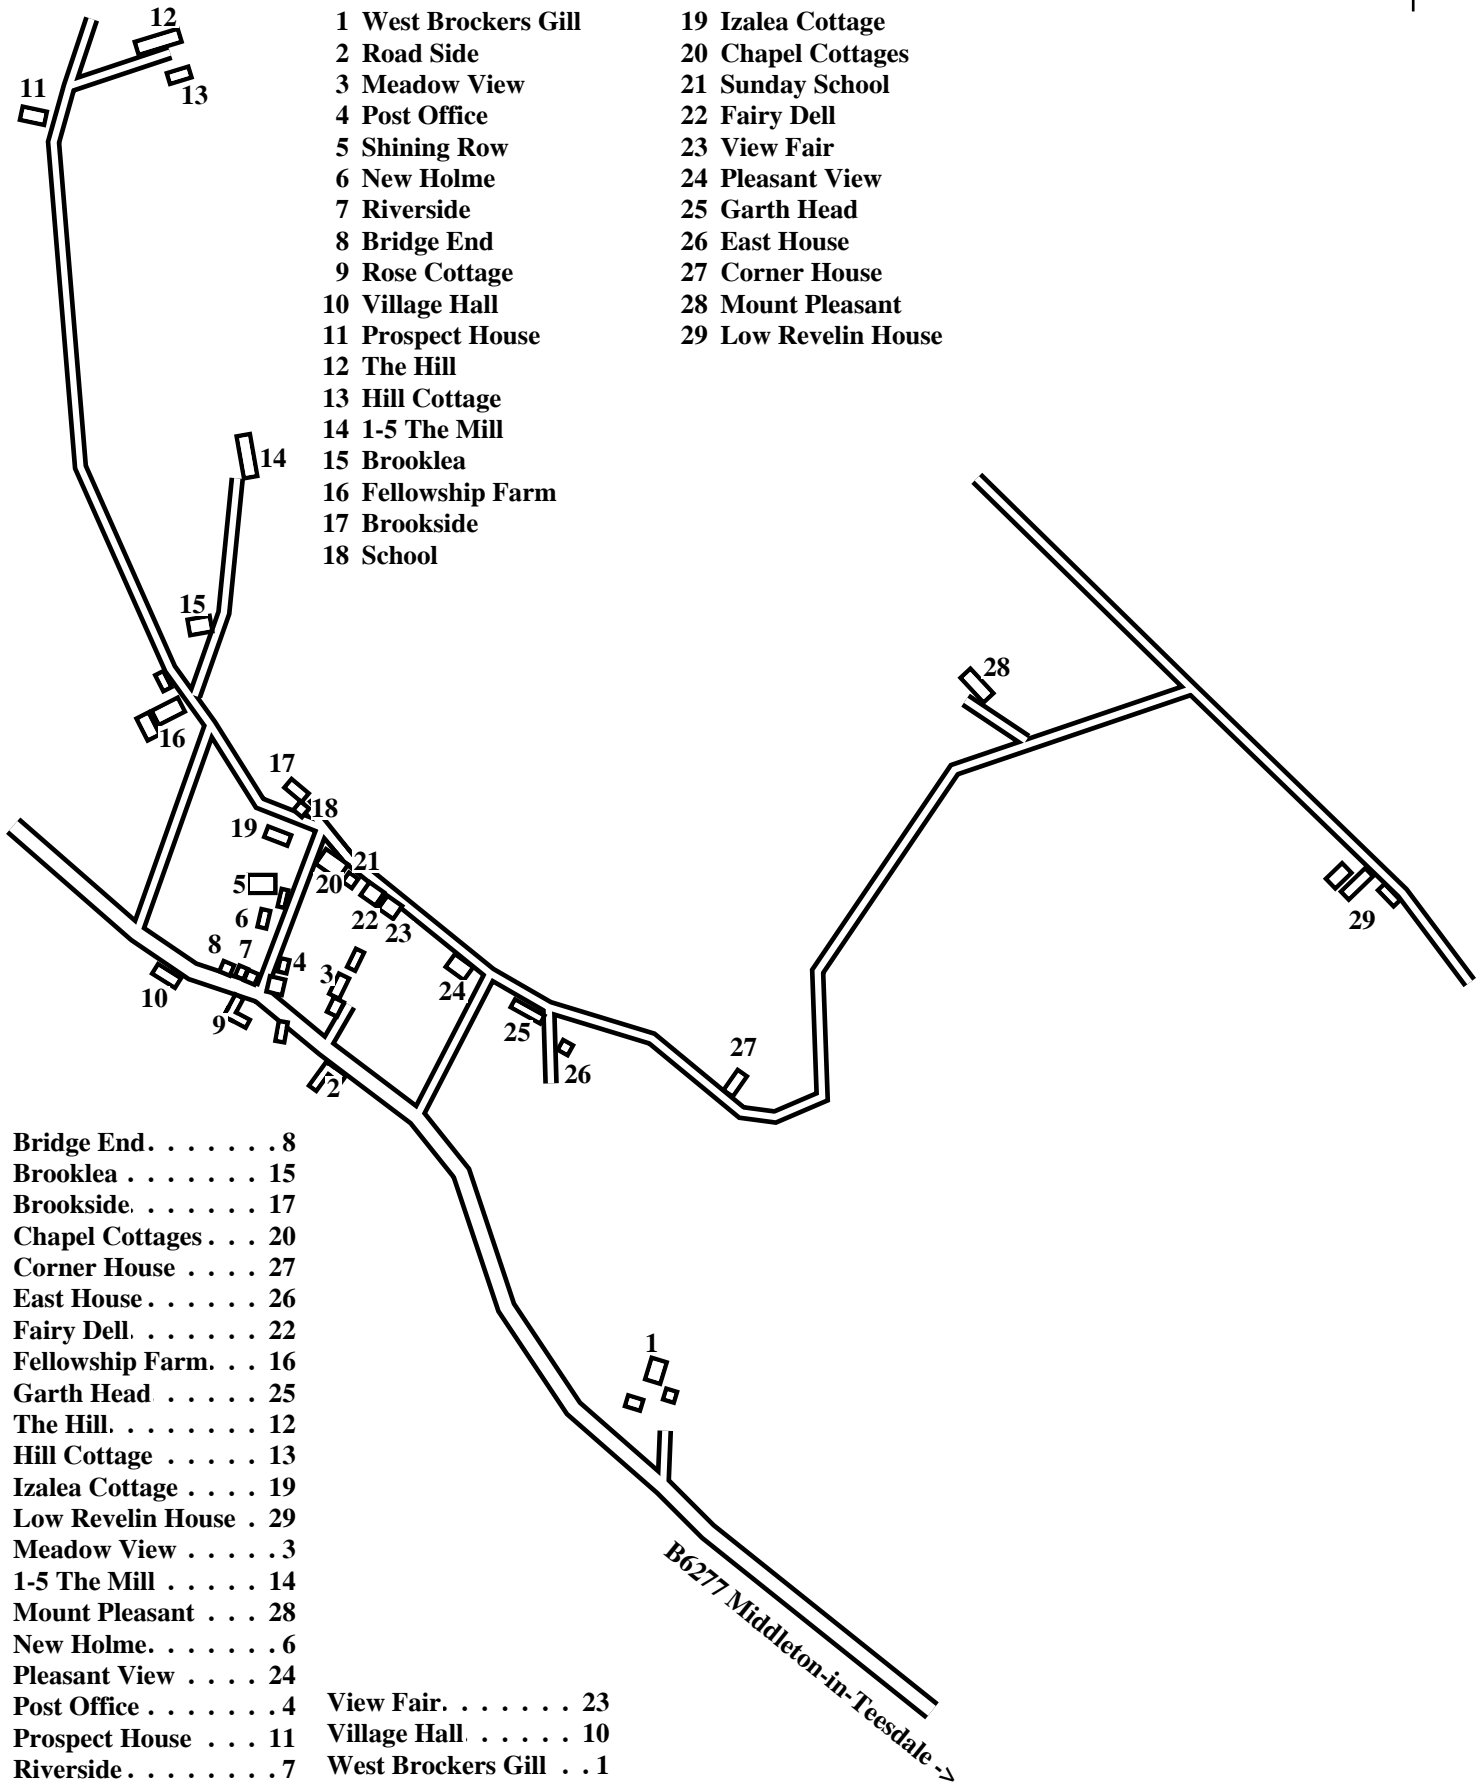

Newbiggin (Teesdale)

Caution: This map has not yet been checked by residents.
 There may be errors and omissions.

- 1 West Brockers Gill
- 2 Road Side
- 3 Meadow View
- 4 Post Office
- 5 Shining Row
- 6 New Holme
- 7 Riverside
- 8 Bridge End
- 9 Rose Cottage
- 10 Village Hall
- 11 Prospect House
- 12 The Hill
- 13 Hill Cottage
- 14 1-5 The Mill
- 15 Brooklea
- 16 Fellowship Farm
- 17 Brookside
- 18 School

- 19 Izalea Cottage
- 20 Chapel Cottages
- 21 Sunday School
- 22 Fairy Dell
- 23 View Fair
- 24 Pleasant View
- 25 Garth Head
- 26 East House
- 27 Corner House
- 28 Mount Pleasant
- 29 Low Revelin House

- Bridge End 8
- Brooklea 15
- Brookside 17
- Chapel Cottages . . . 20
- Corner House 27
- East House 26
- Fairy Dell 22
- Fellowship Farm. . . 16
- Garth Head 25
- The Hill 12
- Hill Cottage 13
- Izalea Cottage 19
- Low Revelin House . 29
- Meadow View 3
- 1-5 The Mill 14
- Mount Pleasant . . . 28
- New Holme. 6
- Pleasant View 24
- Post Office 4
- Prospect House . . . 11
- Riverside 7
- Road Side 2
- Rose Cottage. 9
- School 18
- Shining Row 5
- Sunday School. . . . 21

- View Fair. 23
- Village Hall 10
- West Brockers Gill . . 1