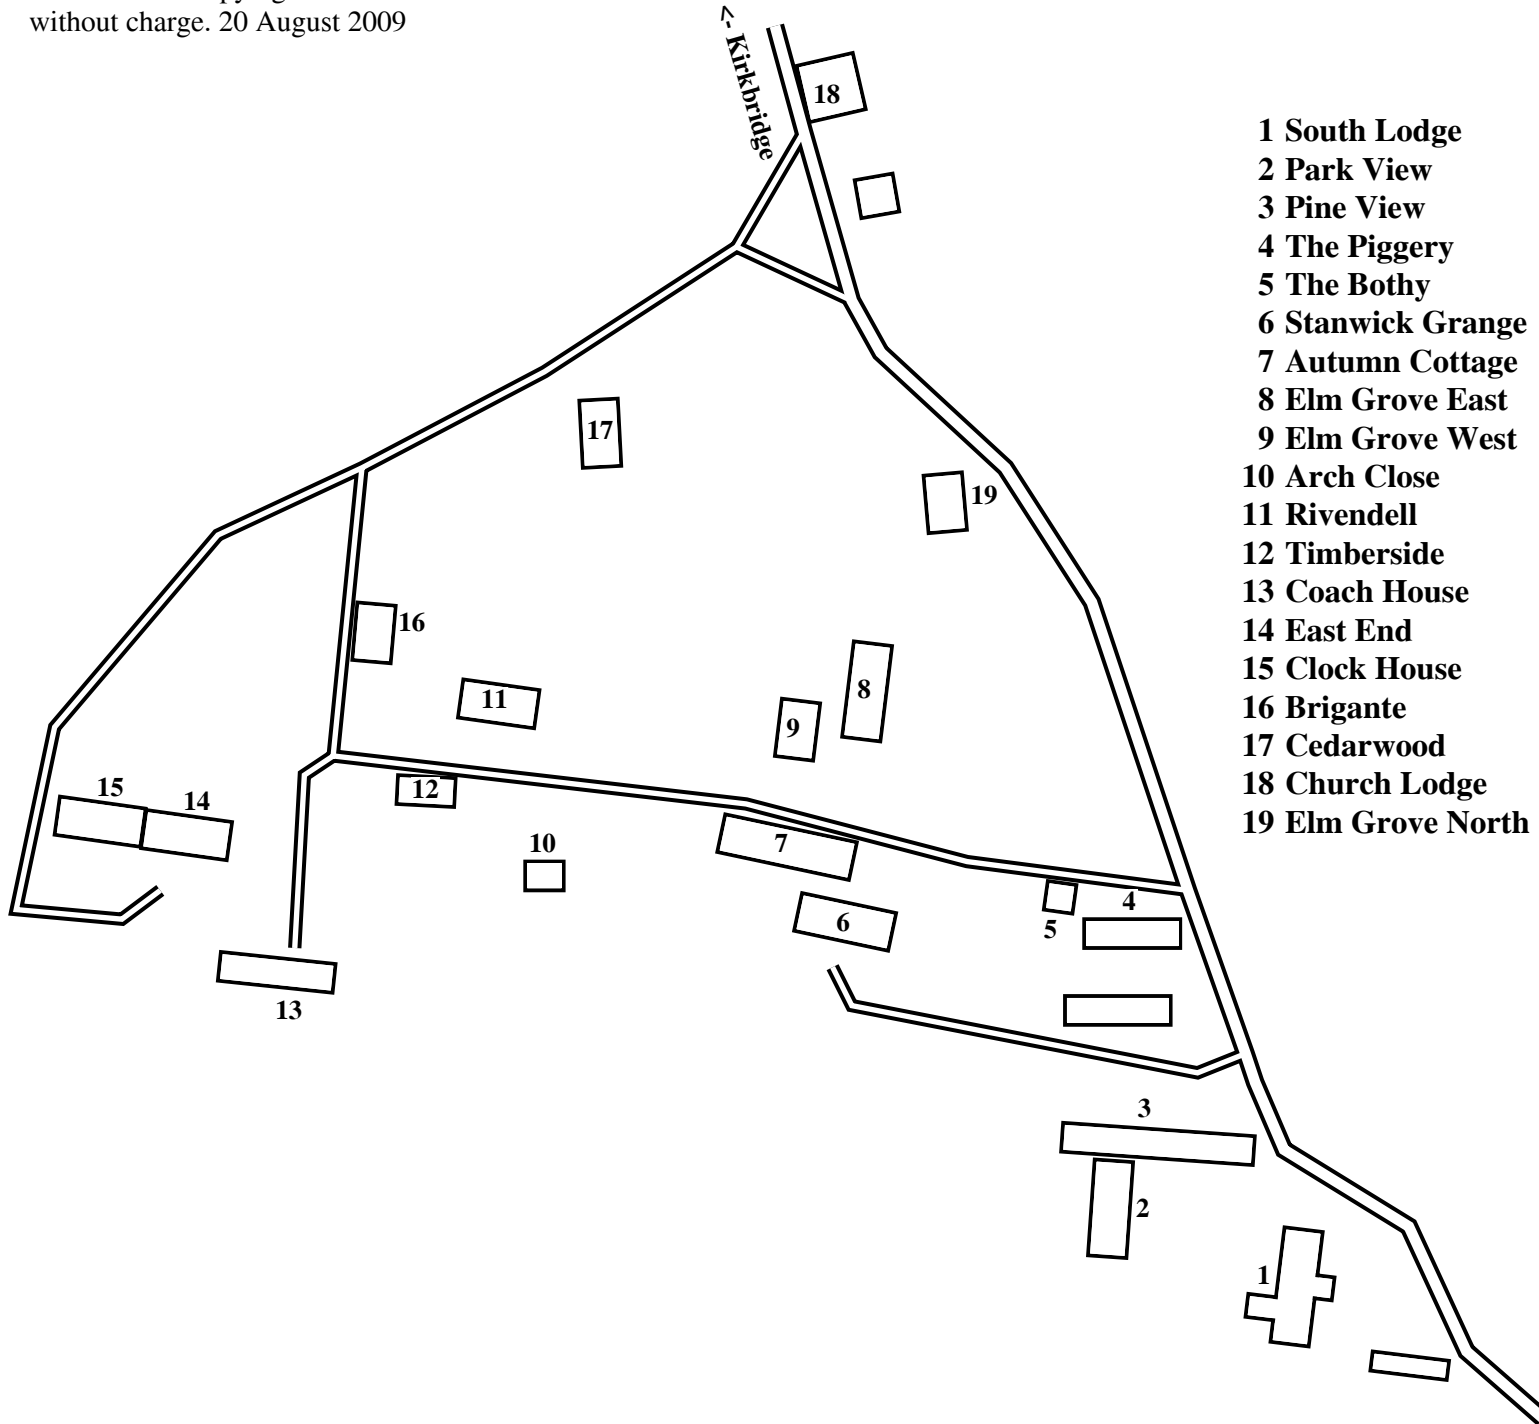

Stanwick St John

- | | |
|--------------------|-------------------------|
| 1 South Lodge | Arch Close 10 |
| 2 Park View | Autumn Cottage. . . 7 |
| 3 Pine View | The Bothy 5 |
| 4 The Piggery | Brigante 16 |
| 5 The Bothy | Cedarwood. 17 |
| 6 Stanwick Grange | Coach House. . . . 13 |
| 7 Autumn Cottage | Church Lodge . . . 18 |
| 8 Elm Grove East | Clock House 15 |
| 9 Elm Grove West | East End 14 |
| 10 Arch Close | Elm Grove East . . . 8 |
| 11 Rivendell | Elm Grove North . 19 |
| 12 Timberside | Elm Grove West. . . 9 |
| 13 Coach House | Park View 2 |
| 14 East End | The Piggery 4 |
| 15 Clock House | Pine View. 3 |
| 16 Brigante | Rivendell. 11 |
| 17 Cedarwood | South Lodge 1 |
| 18 Church Lodge | Stanwick Grange . . 6 |
| 19 Elm Grove North | Timberside. 12 |