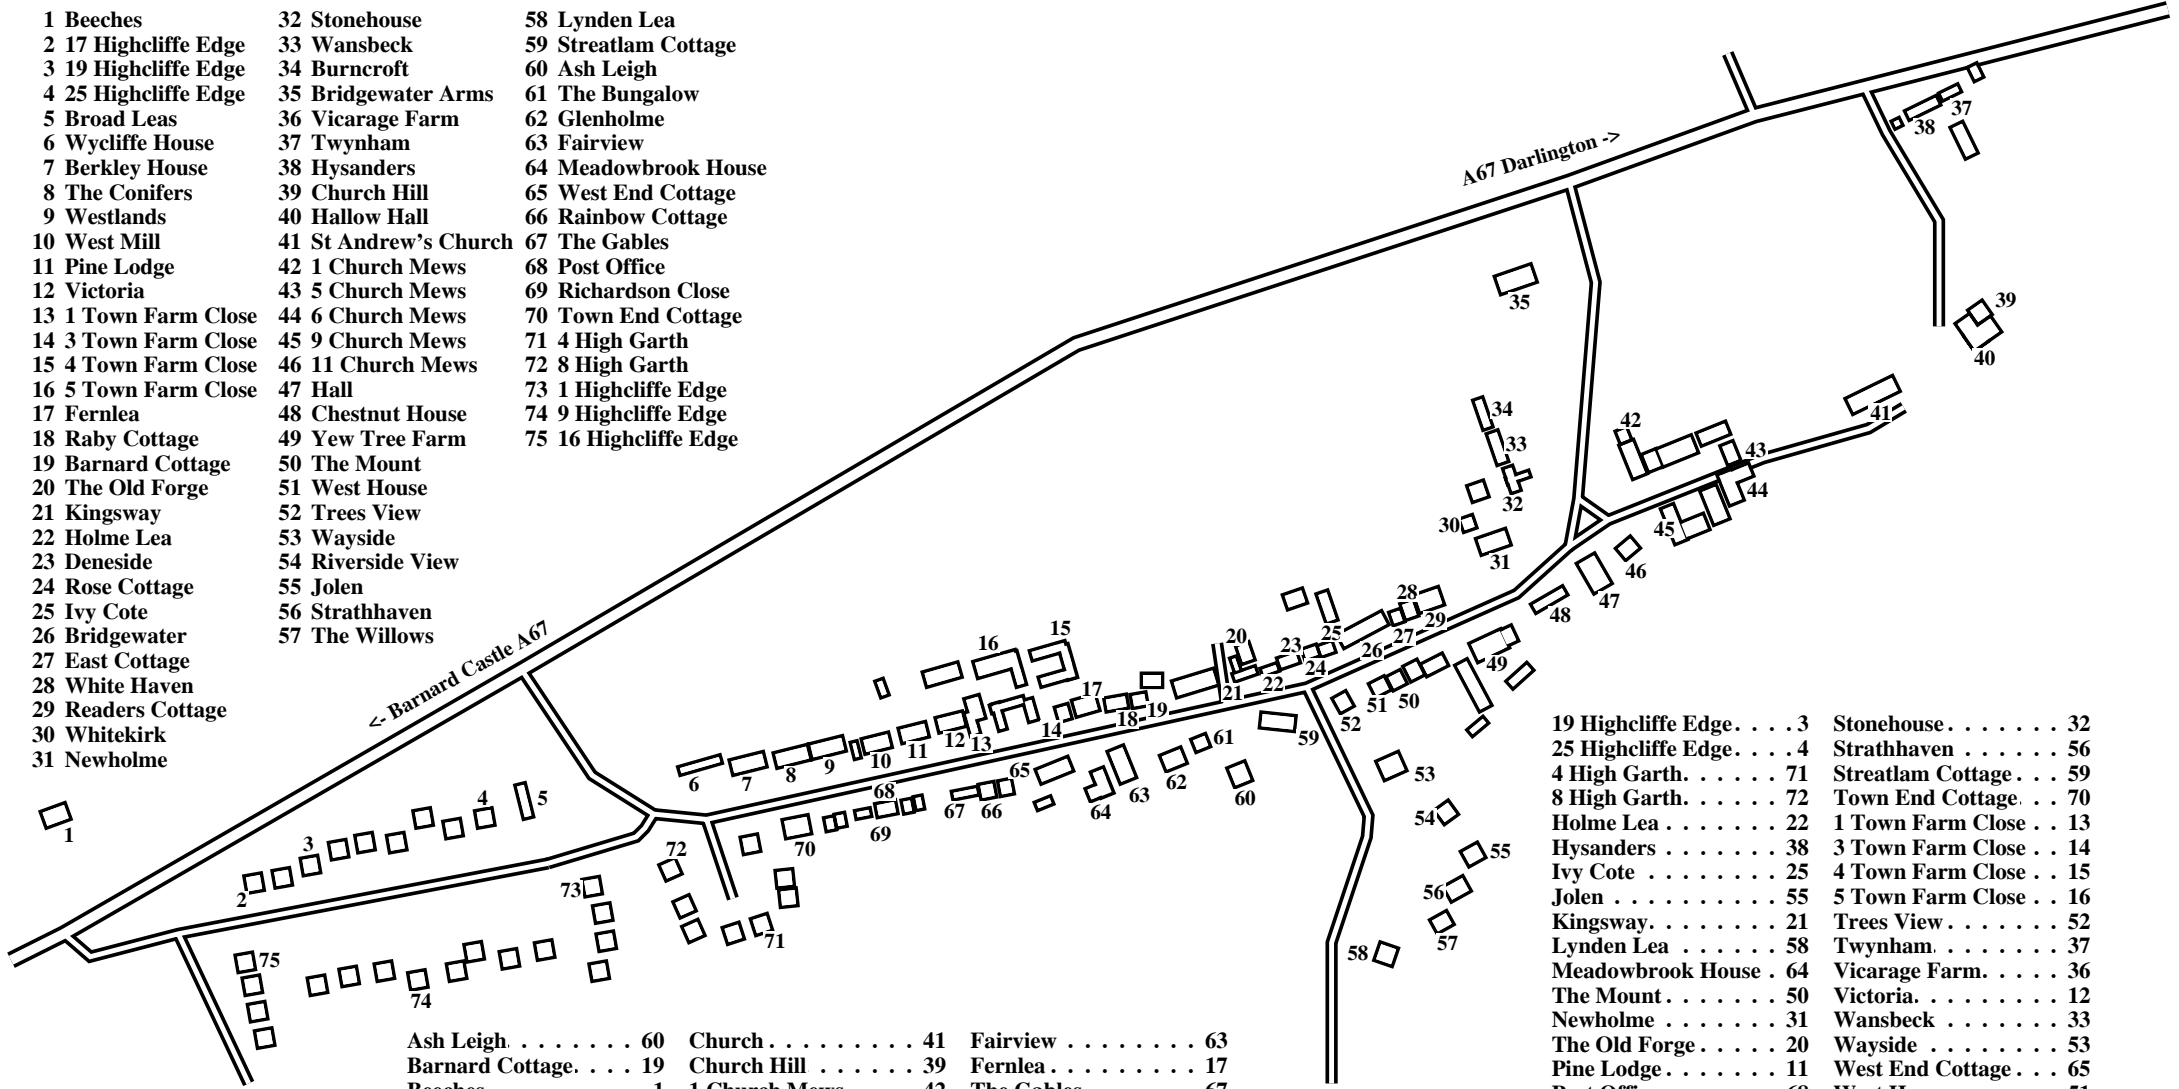

Winston

Caution: This map has not yet been checked by residents.
There may be errors and omissions.

- 1 Beeches
- 2 17 Highcliffe Edge
- 3 19 Highcliffe Edge
- 4 25 Highcliffe Edge
- 5 Broad Leas
- 6 Wycliffe House
- 7 Berkley House
- 8 The Conifers
- 9 Westlands
- 10 West Mill
- 11 Pine Lodge
- 12 Victoria
- 13 1 Town Farm Close
- 14 3 Town Farm Close
- 15 4 Town Farm Close
- 16 5 Town Farm Close
- 17 Fernlea
- 18 Raby Cottage
- 19 Barnard Cottage
- 20 The Old Forge
- 21 Kingsway
- 22 Holme Lea
- 23 Deneside
- 24 Rose Cottage
- 25 Ivy Cote
- 26 Bridgewater
- 27 East Cottage
- 28 White Haven
- 29 Readers Cottage
- 30 Whitekirk
- 31 Newholme
- 32 Stonehouse
- 33 Wansbeck
- 34 Burncroft
- 35 Bridgewater Arms
- 36 Vicarage Farm
- 37 Twynham
- 38 Hysanders
- 39 Church Hill
- 40 Hallow Hall
- 41 St Andrew's Church
- 42 1 Church Mews
- 43 5 Church Mews
- 44 6 Church Mews
- 45 9 Church Mews
- 46 11 Church Mews
- 47 Hall
- 48 Chestnut House
- 49 Yew Tree Farm
- 50 The Mount
- 51 West House
- 52 Trees View
- 53 Wayside
- 54 Riverside View
- 55 Jolen
- 56 Strathhaven
- 57 The Willows
- 58 Lynden Lea
- 59 Streatlam Cottage
- 60 Ash Leigh
- 61 The Bungalow
- 62 Glenholme
- 63 Fairview
- 64 Meadowbrook House
- 65 West End Cottage
- 66 Rainbow Cottage
- 67 The Gables
- 68 Post Office
- 69 Richardson Close
- 70 Town End Cottage
- 71 4 High Garth
- 72 8 High Garth
- 73 1 Highcliffe Edge
- 74 9 Highcliffe Edge
- 75 16 Highcliffe Edge